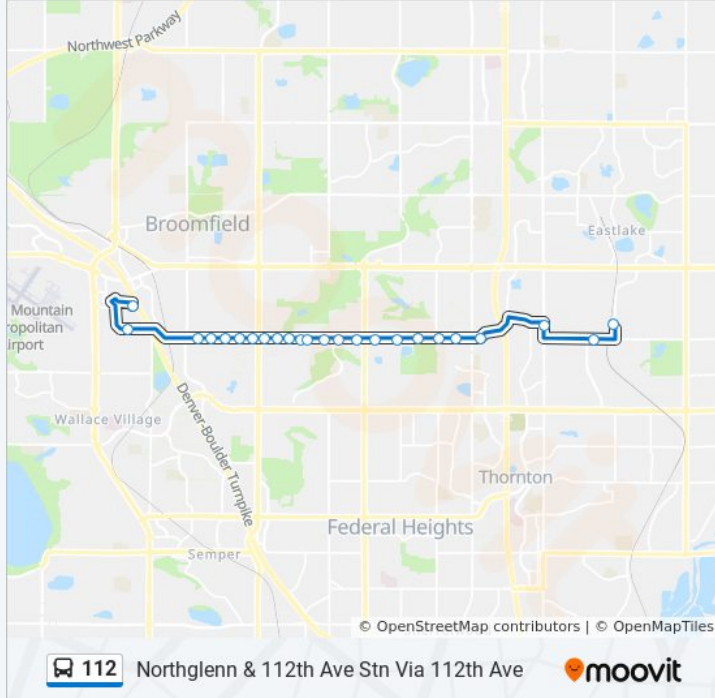

Use the Moovit App to find the closest 112 bus station near you and find out when is the next 112 bus arriving.

Direction: Northglenn & 112th Ave Stn Via 112th Ave

24 stops

[VIEW LINE SCHEDULE](#)

Us 36 & Broomfield Station Gate C

112 bus Info

Direction: Northglenn & 112th Ave Stn Via 112th Ave

Stops: 24

Trip Duration: 27 min

Line Summary:

Community Center Dr & 112th Ave
 Washington St & Malley Dr
 112th Ave & Irma Dr
 Northglenn / 112th Ave Station

Direction: Us36 & Broomfield

26 stops

[VIEW LINE SCHEDULE](#)

Northglenn / 112th Ave Station
 112th Ave & Irma Dr
 Washington St & 112th Ave
 Community Center Dr & 112th Ave
 W 112th Ave & Huron St
 W 112th Ave & East Dr
 W 112th Ave & Pecos St
 W 112th Ave & Ranch Dr
 W 112th Ave & Alcott St
 W 112th Ave & Decatur St
 W 112th Ave & Federal Blvd
 W 112th Ave & Irving Dr
 W 112th Ave & Stratford Lakes Dr
 3800 Block W 112th Ave
 W 112th Ave & Raleigh St
 112th Ave & Frcc
 W 112th Ave & Stuart St
 W 112th Ave & Vrain St

112 bus Info

Direction: Us36 & Broomfield

Stops: 26

Trip Duration: 28 min

Line Summary:

W 112th Ave & Wolff St

W 112th Ave & Benton St

W 112th Ave & Eaton St