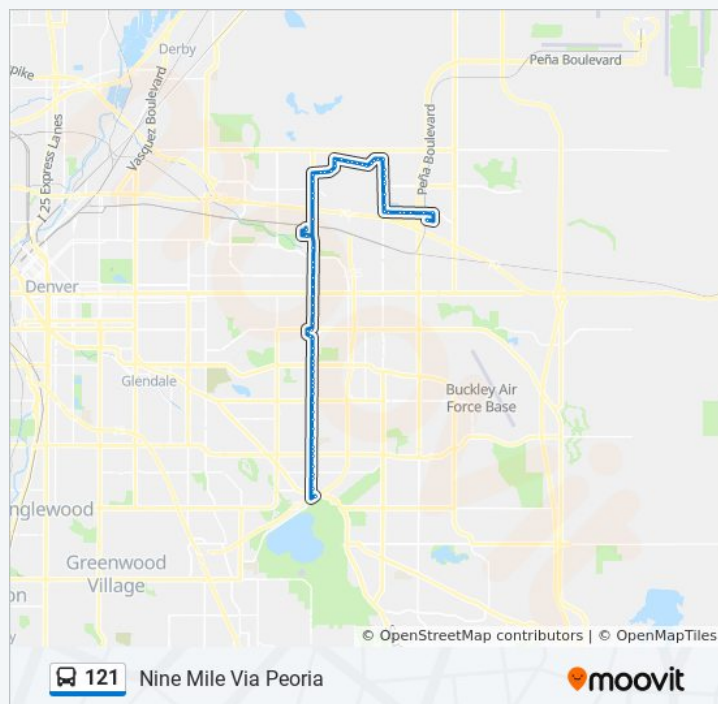

Peoria St & 25th Ave

Peoria St & 23rd Ave

Peoria St & Montview Blvd

Stops: 71

Trip Duration: 60 min

Line Summary:

Peoria St & 17th Ave

Peoria St & Colfax Ave

Peoria St & 13th Ave

Peoria St & 11th Ave

Peoria St & Del Mar Cir N

6th Ave & Peoria St

Del Mar Cir W & 6th Ave

Del Mar Cir & Oswego St

Peoria St & Del Mar Cir S

Peoria St & 1st Ave