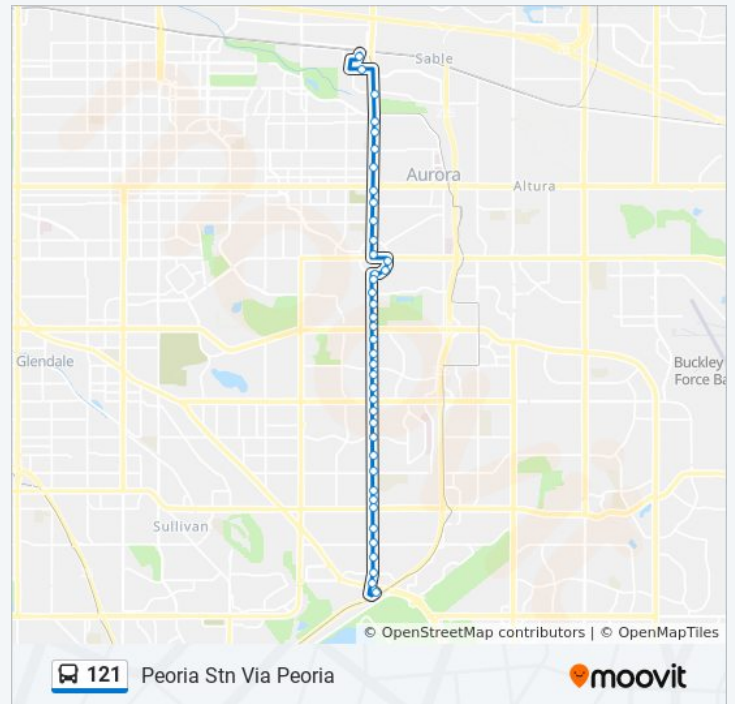

Peoria St & 25th Ave

Peoria St & 23rd Ave

Peoria St & Montview Blvd

Stops: 71

Trip Duration: 60 min

Line Summary:

Peoria St & 17th Ave

Peoria St & Colfax Ave

Peoria St & 13th Ave

Sunday	Not Operational
Monday	8:09 AM - 1:35 PM
Tuesday	8:09 AM - 1:35 PM
Wednesday	8:09 AM - 1:35 PM
Thursday	8:09 AM - 1:35 PM
Friday	8:09 AM - 1:35 PM
Saturday	6:43 AM - 5:40 PM

121 bus Info

Direction: Peoria Stn Via Peoria

Stops: 40

Trip Duration: 32 min

Line Summary:

Peoria St & Colfax Ave

Peoria St & 17th Ave

Peoria St & Montview Blvd

Peoria St & 23rd Ave

Peoria St & 25th Ave

Peoria St & 30th Ave

33rd Ave & Peoria St

Peoria Station Gate F

121 bus time schedules and route maps are available in an offline PDF at moovitapp.com. Use the [Moovit App](#) to see live bus times, train schedule or subway schedule, and step-by-step directions for all public transit in Denver - Boulder, CO.