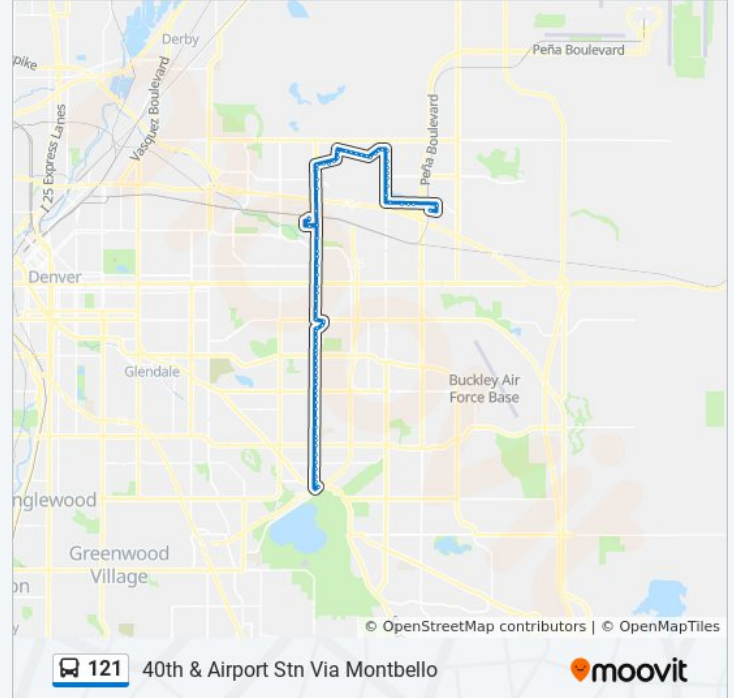

S Peoria St & Maple Ave

S Peoria St & Archer Pl

Peoria St & 2nd Ave

Peoria St & Del Mar Cir S

Del Mar Cir & Quentin St

Del Mar Cir & Parkview Dr

Del Mar Cir & 6th Pl

Peoria St & 6th Ave

Peoria St & Del Mar Cir N

Peoria St & 11th Ave

Peoria St & 13th Ave

Peoria St & Colfax Ave

Peoria St & 17th Ave

Peoria St & Montview Blvd

Peoria St & 23rd Ave

Peoria St & 25th Ave

Peoria St & 30th Ave

33rd Ave & Peoria St

Peoria Station Gate D

33rd Ave & Oakland St

Peoria St & 33rd Ave

Peoria St & 39th Ave

Peoria St & 46th Ave

Peoria St & Albrook Dr

Peoria St & Andrews Dr

Peoria St & 51st Ave

51st Ave & Scranton St

51st Ave & Tucson Way

51st Ave & Upton Ct

Uvalda St & 51st Ave

Uvalda St & 55th Ave

Maxwell Pl & Wheeling St

Maxwell Pl & Yost Ct