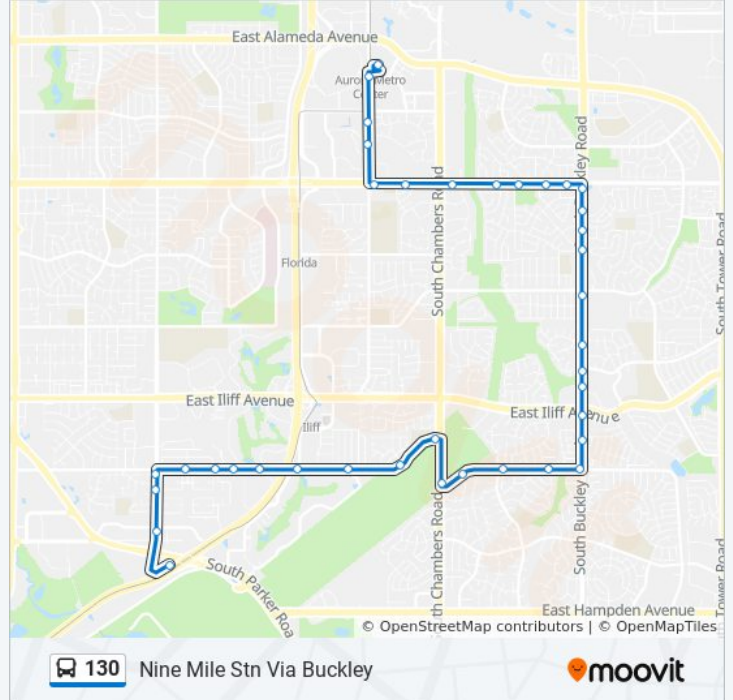

Direction: Aurora Metro Cntr Via Buckley

38 stops

[VIEW LINE SCHEDULE](#)

- Nine Mile Station Gate D
- S Peoria St & S Parker Rd
- S Peoria St & Cornell Ave
- S Peoria St & Amherst Way
- Yale Ave & S Peoria St
- Yale Ave & Racine Ct
- Yale Ave & S Ursula St
- Yale Ave & S Wheeling Way
- Yale Ave & S Xanadu Way
- Yale Ave & S Abilene St
- Yale Ave & S Blackhawk St
- Yale Ave & Marina Dr
- Yale Ave & S Elkhart St
- S Chambers Rd & Yale Ave
- Yale Ave & Helena Way
- Yale Ave & S Laredo St
- Yale Ave & Brown Dr
- S Buckley Rd & Yale Ave
- S Buckley Rd & Harvard Ave
- S Buckley Rd & Iliff Ave
- S Buckley Rd & Evans Ave
- S Buckley Rd & Asbury Ave

130 bus Info

Direction: Aurora Metro Cntr Via Buckley

Stops: 38

Trip Duration: 30 min

Line Summary:

S Buckley Rd & Mexico Ave
 S Buckley Rd & Arkansas Pl
 S Buckley Rd & Arkansas Ave
 S Buckley Rd & S Pitkin Way
 Mississippi Ave & S Buckley Rd
 Mississippi Ave & S Norfolk St
 Mississippi Ave & S Lewiston St
 Mississippi Ave & S Kalispell St
 Mississippi Ave & S Idalia St
 Mississippi Ave & S Chambers Rd
 Mississippi Ave & S Elkhart St
 S Sable Blvd & Mississippi Ave
 S Sable Blvd & Tennessee Ave
 S Sable Blvd & Kentucky Dr
 S Sable Blvd & Exposition Ave
 Aurora Metro Center Stn Gate C

Olympic Pnr

S Chambers Rd & Yale Ave S

Yale Ave & S Chambers Rd

Yale Ave & S Elkhart St

Yale Ave & S Cimarron St

Yale Ave & S Abilene St

Yale Ave & S Xanadu Way

Yale Ave & S Vaughn Way

Yale Ave & S Ursula St

Yale Ave & Racine Ct

S Peoria St & Yale Ave

S Peoria St & Dartmouth Ave

Nine Mile Station Gate D

130 bus time schedules and route maps are available in an offline PDF at moovitapp.com. Use the [Moovit App](#) to see live bus times, train schedule or subway schedule, and step-by-step directions for all public transit in Denver - Boulder, CO.