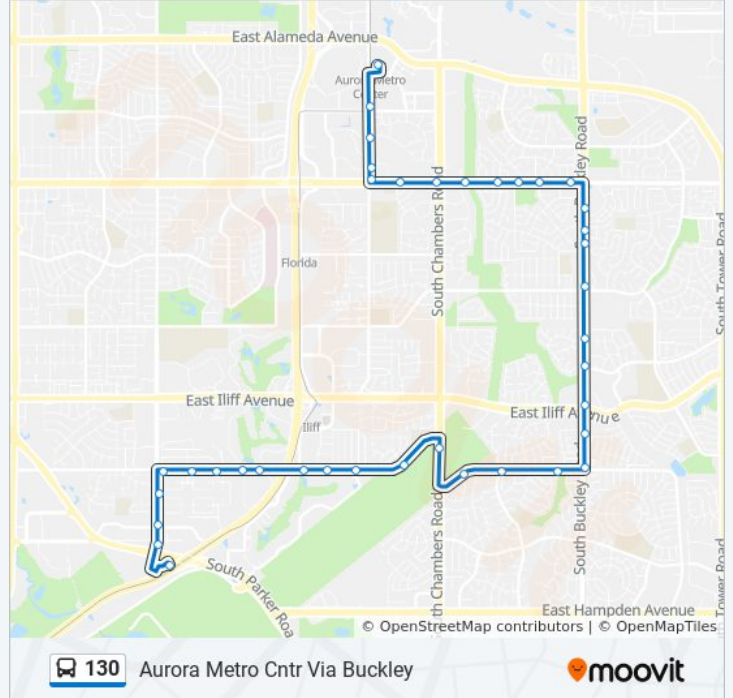

Direction: Aurora Metro Cntr Via Buckley

38 stops

[VIEW LINE SCHEDULE](#)

- Nine Mile Station Gate D
- S Peoria St & S Parker Rd
- S Peoria St & Cornell Ave
- S Peoria St & Amherst Way
- Yale Ave & S Peoria St
- Yale Ave & Racine Ct
- Yale Ave & S Ursula St
- Yale Ave & S Wheeling Way
- Yale Ave & S Xanadu Way
- Yale Ave & S Abilene St
- Yale Ave & S Blackhawk St
- Yale Ave & Marina Dr
- Yale Ave & S Elkhart St
- S Chambers Rd & Yale Ave
- Yale Ave & Helena Way
- Yale Ave & S Laredo St
- Yale Ave & Brown Dr
- S Buckley Rd & Yale Ave
- S Buckley Rd & Harvard Ave
- S Buckley Rd & Iliff Ave
- S Buckley Rd & Evans Ave
- S Buckley Rd & Asbury Ave

130 bus Info

Direction: Aurora Metro Cntr Via Buckley

Stops: 38

Trip Duration: 30 min

Line Summary:

S Buckley Rd & Mexico Ave
 S Buckley Rd & Arkansas Pl
 S Buckley Rd & Arkansas Ave
 S Buckley Rd & S Pitkin Way
 Mississippi Ave & S Buckley Rd
 Mississippi Ave & S Norfolk St
 Mississippi Ave & S Lewiston St
 Mississippi Ave & S Kalispell St
 Mississippi Ave & S Idalia St
 Mississippi Ave & S Chambers Rd
 Mississippi Ave & S Elkhart St
 S Sable Blvd & Mississippi Ave
 S Sable Blvd & Tennessee Ave
 S Sable Blvd & Kentucky Dr
 S Sable Blvd & Exposition Ave
 Aurora Metro Center Stn Gate C

Direction: Nine Mile Stn Via Buckley

37 stops

[VIEW LINE SCHEDULE](#)

Aurora Metro Center Stn Gate C
 S Sable Blvd & Centrepont Dr
 S Sable Blvd & Exposition Ave
 S Sable Blvd & Security Dr
 Mississippi Ave & S Sable Blvd
 Mississippi Ave & S Elkhart St
 Mississippi Ave & S Chambers Rd
 Mississippi Ave & S Kalispell St
 Mississippi Ave & S Lewiston St
 Mississippi Ave & S Norfolk St
 Mississippi Ave & S Buckley Rd
 S Buckley Rd & Mississippi Ave
 S Buckley Rd & Arizona Dr