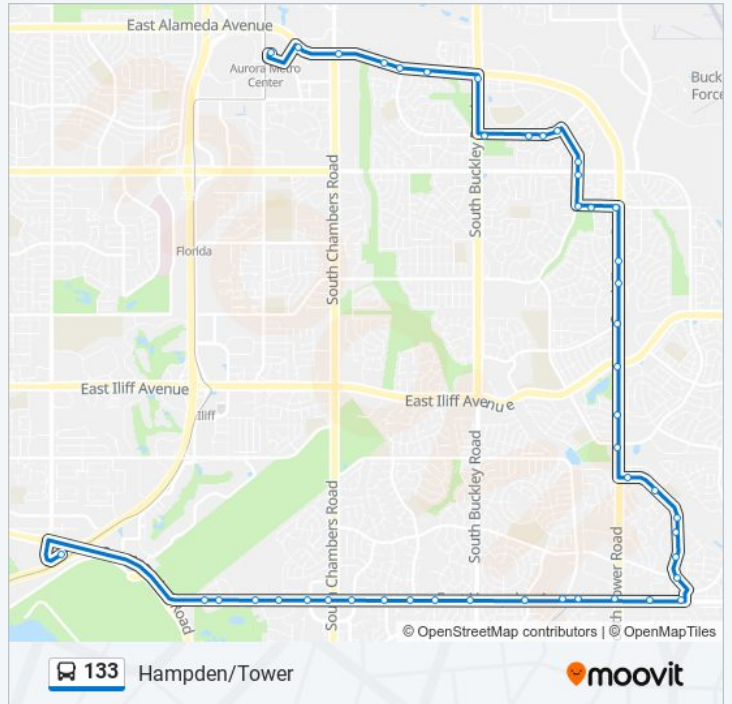

Direction: Aurora Metro Cntr Via Tower

47 stops

[VIEW LINE SCHEDULE](#)

- Nine Mile Station Gate C
- Hampden Ave & Hamilton Dr
- Hampden Ave & Hampden Pl
- Hampden Ave & S Dawson St
- Hampden Ave & S Eagle St
- Hampden Ave & Hampden Cir W
- Hampden Ave & S Chambers Rd
- Hampden Ave & Hampden Cir E
- Hampden Ave & S Kalispell St
- Hampden Ave & S Laredo St
- Hampden Ave & S Nucla St
- Hampden Ave & S Buckley Rd
- Hampden Ave & S Richfield St
- Hampden Ave & S Telluride Way
- Hampden Ave & S Uravan St
- Hampden Ave & S Tower Rd
- Hampden Ave & S Biscay St
- S Ceylon St & Hampden Ave
- S Ceylon Way & Floyd Ave
- S Ceylon Way & Eldorado Pl
- S Ceylon Way & S Ensenada Way
- S Ceylon Way & Columbia Pl

133 bus Info

Direction: Aurora Metro Cntr Via Tower

Stops: 47

Trip Duration: 35 min

Line Summary:

- Amherst Ave & Bates Ave
- Amherst Ave & S Argonne St
- S Tower Rd & S Telluride St
- S Tower Rd & Dickenson Pl
- S Tower Rd & Iliff Ave
- S Tower Rd & Evans Ave
- S Tower Rd & S Andes Cir
- S Tower Rd & Iowa Dr
- Louisiana Ave & S Tower Rd
- Louisiana Ave & S Yampa Ct
- Louisiana Ave & S Uravan St
- S Uravan St & Mississippi Ave
- Kentucky Ave & S Uravan St
- Kentucky Ave & Ada Cir
- Kentucky Ave & Ohio Cir
- Kentucky Ave & S Rifle Way
- S Buckley Rd & Kentucky Ave
- S Buckley Rd & Ohio Pl Nearside
- Alameda Ave & S Airport Blvd
- Alameda Ave & S Memphis Way
- Alameda Ave & S Kalispell Way
- Alameda Ave & S Joplin St
- Alameda Ave & S Chambers Rd
- Alameda Dr & Alameda Ave
- Aurora Metro Center Stn Gate B

Saturday

12:07 AM - 11:06 PM

133 bus Info

Direction: Nine Mile Stn Via Tower

Stops: 46

Trip Duration: 35 min

Line Summary:

Alameda Ave & S Kalispell Way

Louisiana Ave & S Uravan St

Louisiana Ave & S Yampa Way

Louisiana Ave & S Tower Rd

S Tower Rd & Iowa Dr

S Tower Rd & Mexico Pl

S Tower Rd & Evans Ave

S Tower Rd & Iliff Ave

S Tower Rd & Dickenson Pl