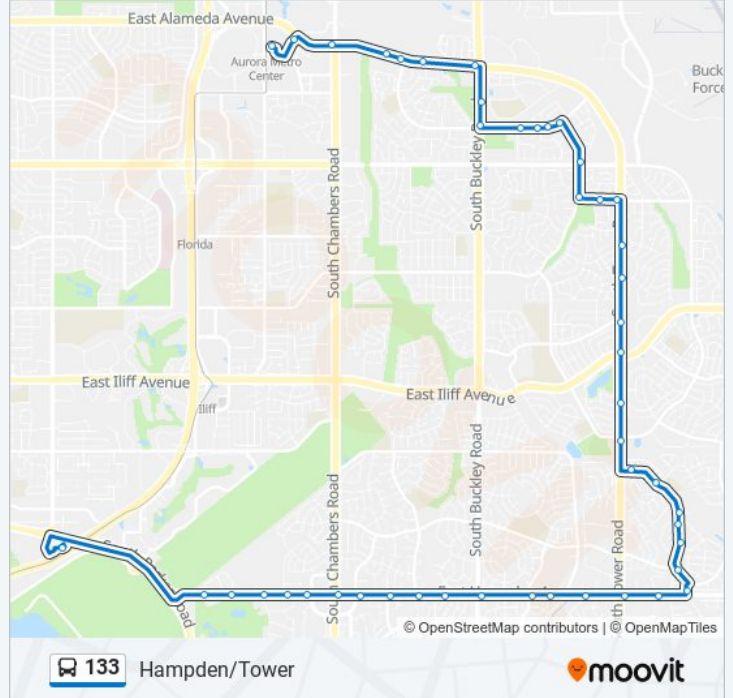

Direction: Aurora Metro Cntr Via Tower

47 stops

[VIEW LINE SCHEDULE](#)

- Nine Mile Station Gate C
- Hampden Ave & Hamilton Dr
- Hampden Ave & Hampden Pl
- Hampden Ave & S Dawson St
- Hampden Ave & S Eagle St
- Hampden Ave & Hampden Cir W
- Hampden Ave & S Chambers Rd
- Hampden Ave & Hampden Cir E
- Hampden Ave & S Kalispell St
- Hampden Ave & S Laredo St
- Hampden Ave & S Nucla St
- Hampden Ave & S Buckley Rd
- Hampden Ave & S Richfield St
- Hampden Ave & S Telluride Way
- Hampden Ave & S Uravan St
- Hampden Ave & S Tower Rd
- Hampden Ave & S Biscay St
- S Ceylon St & Hampden Ave
- S Ceylon Way & Floyd Ave
- S Ceylon Way & Eldorado Pl
- S Ceylon Way & S Ensenada Way
- S Ceylon Way & Columbia Pl

133 bus Info

Direction: Aurora Metro Cntr Via Tower

Stops: 47

Trip Duration: 35 min

Line Summary:

- Amherst Ave & Bates Ave
- Amherst Ave & S Argonne St
- S Tower Rd & S Telluride St
- S Tower Rd & Dickenson Pl
- S Tower Rd & Iliff Ave
- S Tower Rd & Evans Ave
- S Tower Rd & S Andes Cir
- S Tower Rd & Iowa Dr
- Louisiana Ave & S Tower Rd
- Louisiana Ave & S Yampa Ct
- Louisiana Ave & S Uravan St
- S Uravan St & Mississippi Ave
- Kentucky Ave & S Uravan St
- Kentucky Ave & Ada Cir
- Kentucky Ave & Ohio Cir
- Kentucky Ave & S Rifle Way
- S Buckley Rd & Kentucky Ave
- S Buckley Rd & Ohio Pl Nearside
- Alameda Ave & S Airport Blvd
- Alameda Ave & S Memphis Way
- Alameda Ave & S Kalispell Way
- Alameda Ave & S Joplin St
- Alameda Ave & S Chambers Rd
- Alameda Dr & Alameda Ave
- Aurora Metro Center Stn Gate B

Direction: Nine Mile Stn Via Tower

46 stops

[VIEW LINE SCHEDULE](#)

- Aurora Metro Center Stn Gate B
- Alameda Ave & Alameda Dr
- Alameda Ave & S Chambers Rd
- Alameda Ave & S Joplin St

133 bus Time Schedule