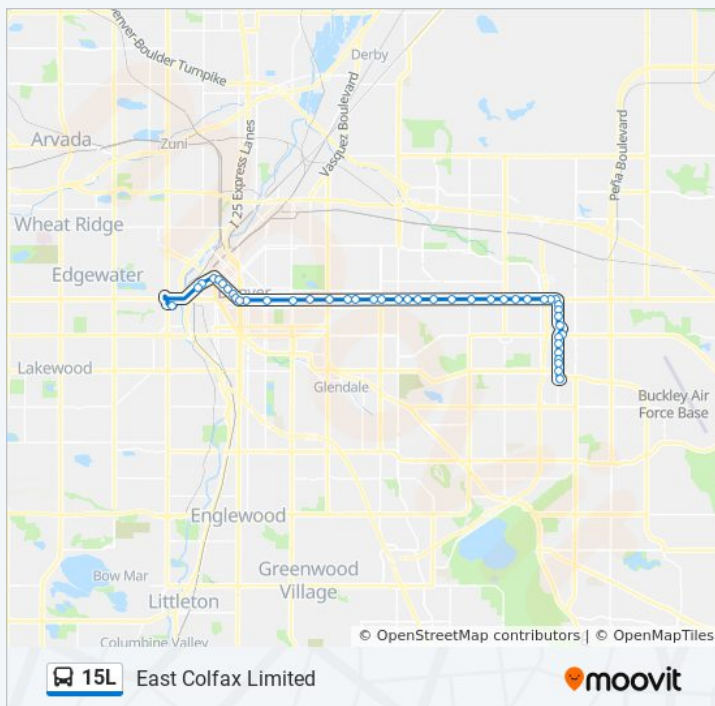

Thursday 4:29 AM - 11:08 PM

Friday 4:29 AM - 11:08 PM

Saturday 5:14 AM - 11:10 PM

**15L bus Info**

**Direction:** Decatur Station Via E Colfax

**Stops:** 44

**Trip Duration:** 63 min

**Line Summary:**