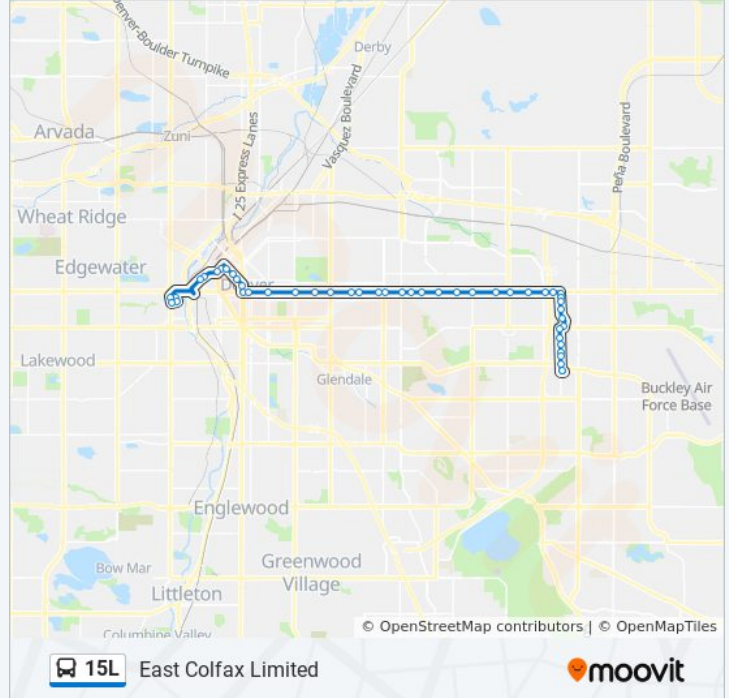

**15L bus Info**

**Direction:** Aurora Metro Center Station

**Stops:** 46

**Trip Duration:** 72 min

**Line Summary:**

Colfax Ave & Monaco Pkwy

Colfax Ave & Quebec St

Colfax Ave & Syracuse St

Colfax Ave & Billings St

Sable Blvd & Colfax Ave

1400 Block Sable Blvd

Sable Blvd & 13th Ave

Sable Blvd & 12th Ave

Sable Blvd & 10th Ave

Sable Blvd & 6th Ave

Sable Blvd & 6th Ave

Sable Blvd & 4th Ave

Sable Blvd & 2nd Ave

S Sable Blvd & Ellsworth Ave

S Sable Blvd & Bayaud Ave

S Sable Blvd & Alameda Ave

Aurora Metro Center Stn Gate E

 15L East Colfax Limited

### Direction: Billings Via E Colfax Ave

33 stops

[VIEW LINE SCHEDULE](#)

Decatur / Federal Station Gate D

Decatur St & W Holden Pl

W Holden Pl & Federal Blvd

Decatur / Federal Station Gate E