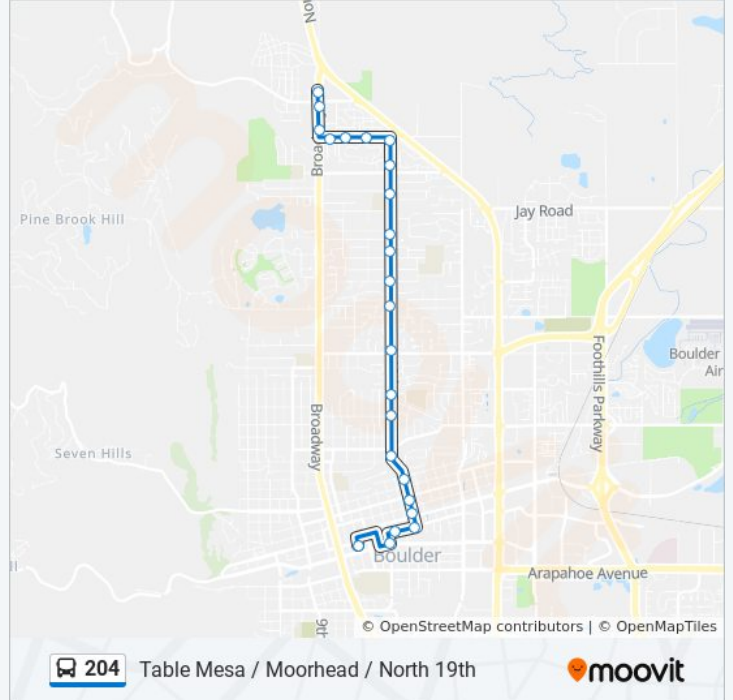

 204

Table Mesa / Moorhead / North 19th

Get The App

The 204 bus line (Table Mesa / Moorhead / North 19th) has 3 routes. For regular weekdays, their operation hours are:
 (1) Downtown Boulder Station: 7:32 AM - 8:35 PM
 (2) Front Range/Broadway: 6:22 AM - 8:41 PM
 (3) Table Mesa/Broadway: 6:19 AM - 8:50 PM

Use the Moovit App to find the closest 204 bus station near you and find out when is the next 204 bus arriving.

Direction: Downtown Boulder Station

23 stops

[VIEW LINE SCHEDULE](#)

- Front Range Ave & Broadway
- Broadway & Lee Hill Dr
- Yarmouth Ave & 13th St
- Yarmouth Ave & 15th St
- Yarmouth Ave & 17th St
- 19th St & Yarmouth Ave
- 19th St & Avocado Rd
- 19th St & Upland Ave
- 19th St & Redwood Ave
- 19th St & Poplar Ave
- 19th St & Norwood Ave
- 19th St & Kalmia Ave
- 19th St & Iris Ave
- 19th St & Forest Ave
- 19th St & Elder Ave
- 19th St & Tyler Rd
- 20th St & Bluff St
- 20th St & Pine St
- 20th St & Pearl St
- Walnut St & 20th St
- Walnut Street And 18th Street Wb

204 bus Info

Direction: Downtown Boulder Station

Stops: 23

Trip Duration: 19 min

Line Summary:

17th St & Canyon Blvd

Downtown Boulder Station Gate G

Direction: Front Range/Broadway

46 stops

[VIEW LINE SCHEDULE](#)

Table Mesa Dr & S Broadway

Table Mesa Dr & 39th St

Table Mesa Dr & S 43rd St

Table Mesa Dr & Tantra Dr

Moorhead Ave & Table Mesa Dr

Moorhead Ave & Hamilton Ct