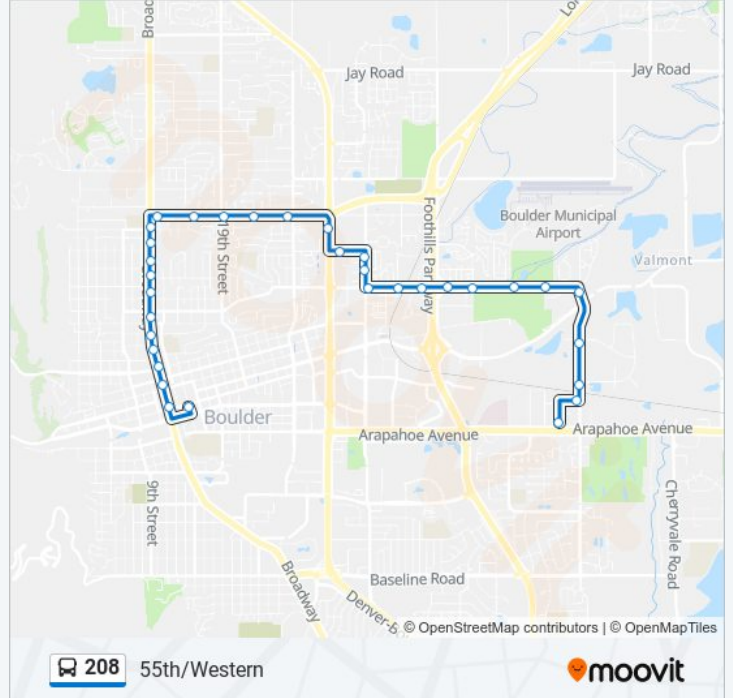

Iris Ave & 16th St

Iris Ave & 19th St

Iris Ave & Hermosa Dr

Iris Ave & Folsom Ave

28th St & Iris Ave

Glenwood Dr & 29th St

30th St & Glenwood Dr

30th St & Eagle Way

208 bus Info

Direction: 55th/Western

Stops: 33

Trip Duration: 24 min

Line Summary:

Valmont Rd & 34th St
 Valmont Rd & Centergreen Ct
 Valmont Rd & 47th St
 Valmont Rd & Sterling Ct
 Valmont Rd & Airport Rd
 Valmont Rd & Sterling Dr
 55th St & Valmont Rd
 55th St & Flatiron Pkwy
 55th St & Central Ave
 Western Ave & 55th St
 Conestoga St & Arapahoe Ave

Direction: Dtnw Boulder

33 stops

[VIEW LINE SCHEDULE](#)

Conestoga St & Arapahoe Ave
 55th St & Arapahoe Ave
 55th St & Central Ave
 2300 Block 55th St
 55th St & Flatiron Pkwy
 Valmont Rd & Minshal Dr
 Valmont Rd & Sterling Cir
 Valmont Rd & Airport Rd
 Valmont Rd & Kings Ridge Blvd
 Valmont Rd & 47th St
 Valmont Rd & Centergreen Ct
 Valmont Rd & 34th St
 30th St & Valmont Rd
 Glenwood Dr & 30th St
 Glenwood Dr & 29th St
 28th St & Co 119
 Iris Ave & 28th St
 Iris Ave & Folsom Ave

208 bus Info

Direction: Dtnw Boulder

Stops: 33

Trip Duration: 26 min

Line Summary:

Iris Ave & 22nd St

Iris Ave & 19th St

Iris Ave & Iris Ct