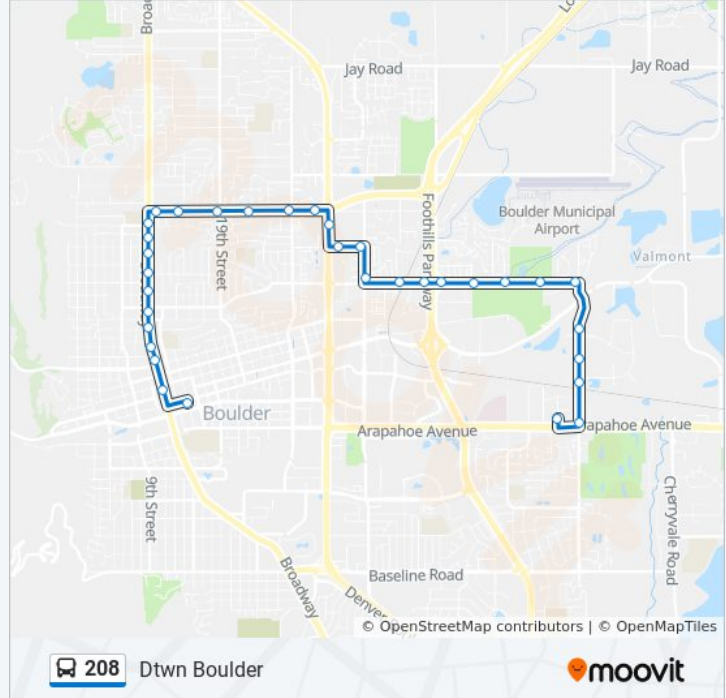

Iris Ave & 22nd St

Iris Ave & 19th St

Iris Ave & Iris Ct

Iris Ave & 13th St

Broadway & Hawthorne Ave

Broadway & Grape Ave

Broadway & Forest Ave

Broadway & Elder Ave

Broadway & Cedar Ave

Broadway & Alpine Ave

Broadway & North St

Broadway & Portland Pl

Broadway & Maxwell Ave

Broadway & Spruce St

Downtown Boulder Station Gate G

208 bus time schedules and route maps are available in an offline PDF at moovitapp.com. Use the [Moovit App](#) to see live bus times, train schedule or subway schedule, and step-by-step directions for all public transit in Denver - Boulder, CO.

[About Moovit](#) • [MaaS Solutions](#) • [Supported Countries](#) • [Mooviter Community](#)

© 2024 Moovit - All Rights Reserved

Check Live Arrival Times