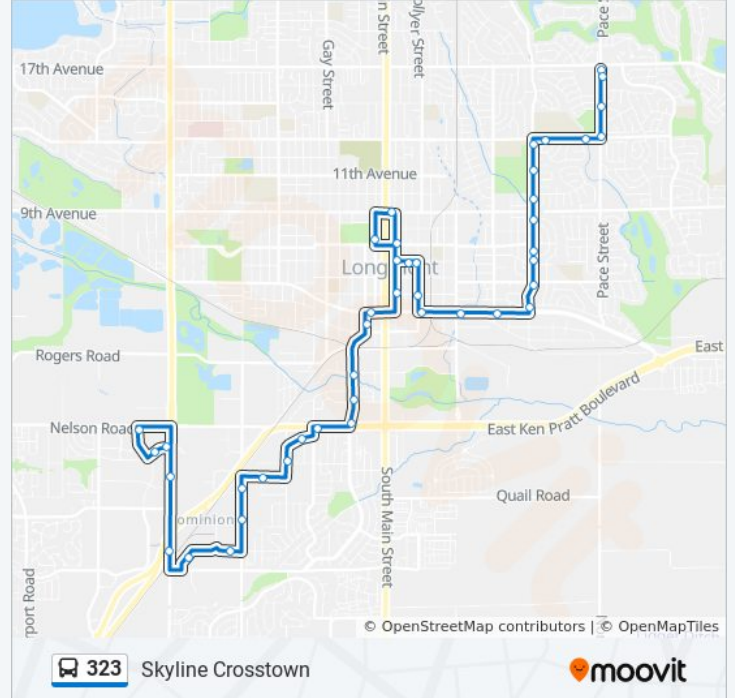

Terry St & 2nd Ave

S Pratt Pkwy & Boston Ave

S Pratt Pkwy & Delaware Ave

S Pratt Pkwy & Elgin Ave

Ken Pratt Blvd & S Pratt Pkwy

Grand Ave & S Bowen St

S Sherman St & Iowa St

Kansas Ave & S Sherman St

43 stops

[VIEW LINE SCHEDULE](#)

Bent Way & Hover Rd

Bent Way & Dry Creek Dr

Dry Creek Dr & Nelson Rd

Hover St & Village at the Peaks Mall

S Hover St & Ken Pratt Blvd

Miller Dr & Pike Rd

Alpine St & E 5th Ave

Alpine St & Saint Clair Ave

Alpine St & E Longs Peak Ave

Alpine St & Elliott St

Alpine St & Yew Ct

Alpine St & Verdant Cir

Alpine St & E Mountain View Ave

E Mountain View Ave & Alpine St

E Mountain View Ave & Independence Dr

E Mountain View Ave & Pace St

Pace St & Red Oak Dr

Pace St & E 17th Ave

Pace St & E 17th Ave

323 bus time schedules and route maps are available in an offline PDF at moovitapp.com. Use the [Moovit App](#) to see live bus times, train schedule or subway schedule, and step-by-step directions for all public transit in Denver - Boulder, CO.