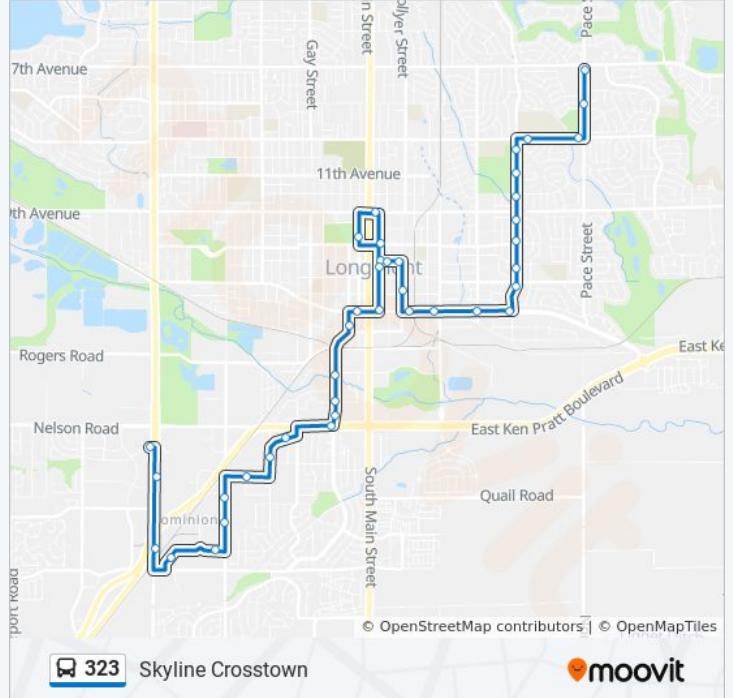

Kimbark St & 6th Ave {1103}

Kimbark St & 3rd Ave

3rd Ave & Coffman St

Terry St & 2nd Ave

S Pratt Pkwy & Boston Ave

S Pratt Pkwy & Delaware Ave

S Pratt Pkwy & Elgin Ave

Ken Pratt Blvd & S Pratt Pkwy

Grand Ave & S Bowen St

S Sherman St & Iowa St

Kansas Ave & S Sherman St

S Sunset St & Sunset Pl

S Sunset St & Lefthand Cir

Lefthand Cir & S Sunset St

Miller Dr & Pike Rd

S Hover St & Ken Pratt Blvd

Hover St & Village at the Peaks Mall

Bent Way & Hover Rd

Direction: Pace/17th 323 Free

43 stops

[VIEW LINE SCHEDULE](#)

Bent Way & Hover Rd

Bent Way & Dry Creek Dr

Dry Creek Dr & Nelson Rd

Hover St & Village at the Peaks Mall

S Hover St & Ken Pratt Blvd

Miller Dr & Pike Rd

Lefthand Cir S & S Sunset St

S Sunset St & Lefthand Cir

S Sunset St & Sunset Pl

Kansas Ave & S Sherman St

S Sherman St & Iowa St

323 bus Time Schedule

Pace/17th 323 Free Route Timetable:

Sunday	Not Operational
Monday	8:02 AM - 4:59 PM
Tuesday	8:02 AM - 4:59 PM
Wednesday	8:02 AM - 4:59 PM
Thursday	8:02 AM - 4:59 PM
Friday	8:02 AM - 4:59 PM
Saturday	8:02 AM - 5:03 PM

323 bus Info

Direction: Pace/17th 323 Free

Stops: 43

Trip Duration: 49 min

Line Summary: