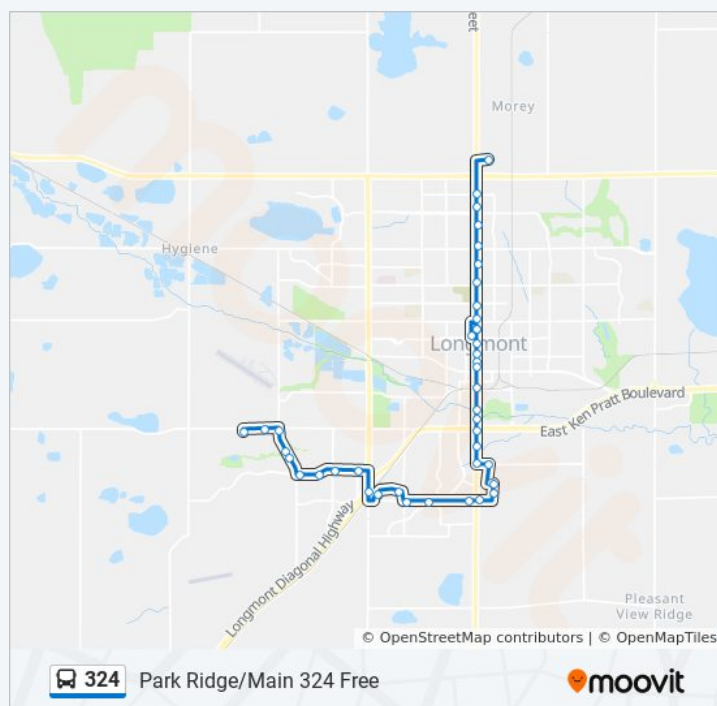

324 bus Info

Direction: Grandview Meadows 324 Nelson 324 Free

Stops: 40

Trip Duration: 43 min

Line Summary:

- S Collyer St & Quebec Ave
- S Collyer St & Countryside Estates
- Pike Rd & S Main St
- Pike Rd & S Coffman St
- Pike Rd & Ridgeview Dr
- S Sunset St & Pike Rd
- Lefthand Cir & S Sunset St
- Miller Dr & Pike Rd
- S Hover St & Ken Pratt Blvd
- Clover Basin Dr & S Hover St
- Clover Basin Dr & Dry Creek Dr
- Clover Basin Dr & S Fordham St
- Clover Basin Dr & Larkspur Dr
- Airport Rd & Clover Basin Dr
- Airport Rd & Buckthorn Dr
- 1000 Block Airport Rd
- Nelson Rd & Airport Rd
- Nelson Rd & Gooseberry Dr
- Peck Dr & Redmond Dr
- Grandview Meadows Dr & Nelson Rd

324 bus Info

Direction: Park Ridge/Main 324 Free

Stops: 42

S Hover St & Ken Pratt Blvd

Miller Dr & Pike Rd

Lefthand Cir S & S Sunset St

Pike Rd & S Sunset St

Pike Rd & Ridgeview Dr

S Main St & Ken Pratt Blvd

S Main St & Delaware Ave

S Main St & St Vrain Greenbelt

Main St & 1st Ave

Main St & 3rd Ave

Main St & 4th Ave

Main St & 5th Ave

Main St & 6th Ave

Main St & 20th Ave

Main St & 21st Ave

Main St & 23rd Ave

Park Ridge Ave & Main St

Trip Duration: 44 min

Line Summary:

324 bus time schedules and route maps are available in an offline PDF at moovitapp.com. Use the [Moovit App](#) to see live bus times, train schedule or subway schedule, and step-by-step directions for all public transit in Denver - Boulder, CO.