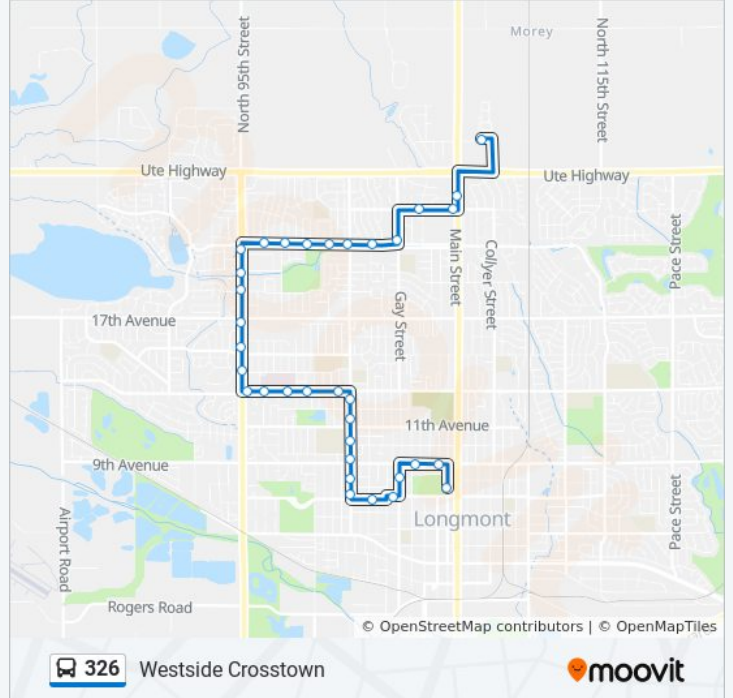

Francis St & Mountain View Ave

Francis St & 11th Ave

Francis St & 10th Ave

Francis St & 9th Ave

Francis St & 8th Ave

Francis St & Longs Peak Ave

Longs Peak Ave & Lincoln St

Longs Peak Ave & Bowen St

Gay St & 8th Ave

9th Ave & Bross St

9th Ave & Pratt St

8th & Coffman Pnr Gate B

Direction: Park Ridge 326 Main 326 Free

34 stops

[VIEW LINE SCHEDULE](#)

8th & Coffman Pnr Gate B

Pratt St & 6th Ave

Longs Peak Ave & Pratt St

Longs Peak Ave & Gay St

Longs Peak Ave & Bowen St

Longs Peak Ave & Grant St

Longs Peak Ave & Francis St

Francis St & 8th Ave

Francis St & 9th Ave

Francis St & Sharpe Pl

Francis St & 12th Ave

Mountain View Ave & Francis St

Mountain View Ave & Vivian St

Mountain View Ave & Linden St

Mountain View Ave & Tulip St

Mountain View Ave & Stuart St

Hover St & Mountain View Ave

326 bus Time Schedule

Park Ridge 326 Main 326 Free Route Timetable:

Sunday	Not Operational
Monday	6:32 AM - 7:02 PM
Tuesday	6:32 AM - 7:02 PM
Wednesday	6:32 AM - 7:02 PM
Thursday	6:32 AM - 7:02 PM
Friday	6:32 AM - 7:02 PM
Saturday	8:30 AM - 6:30 PM

326 bus Info

Direction: Park Ridge 326 Main 326 Free

Stops: 34

Trip Duration: 21 min

Line Summary: