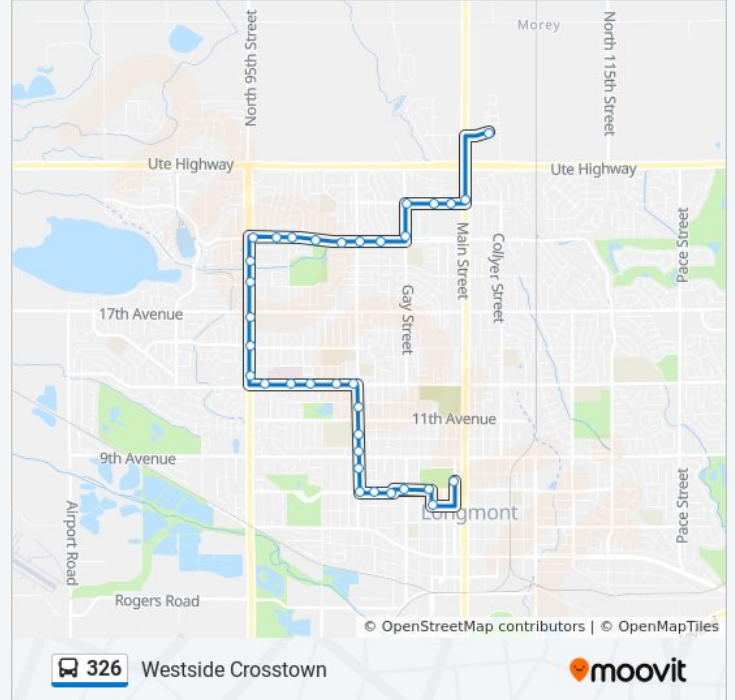

Mountain View Ave & Linden St

Mountain View Ave & Tulip St

Mountain View Ave & Stuart St

Hover St & Mountain View Ave

### 326 bus Info

**Direction:** Park Ridge 326 Main 326 Free

**Stops:** 34

**Trip Duration:** 21 min

**Line Summary:**

Hover St & 15th Ave

Hover St & 17th Ave

Hover St & 18th Ave

Hover St & 20th St

21st Ave & Hover St

21st Ave & Frontier St

21st Ave & Spencer St

21st Ave & Hackberry Cir

21st Ave & Vivian St

21st Ave & Francis St

21st Ave & Lincoln St

Gay St & 21st Ave

23rd Ave & Gay St

23rd Ave & Pratt St

23rd Ave & Main St

Main St & 23rd Ave

Park Ridge Ave & Main St

326 bus time schedules and route maps are available in an offline PDF at [moovitapp.com](https://moovitapp.com). Use the [Moovit App](#) to see live bus times, train schedule or subway schedule, and step-by-step directions for all public transit in Denver - Boulder, CO.