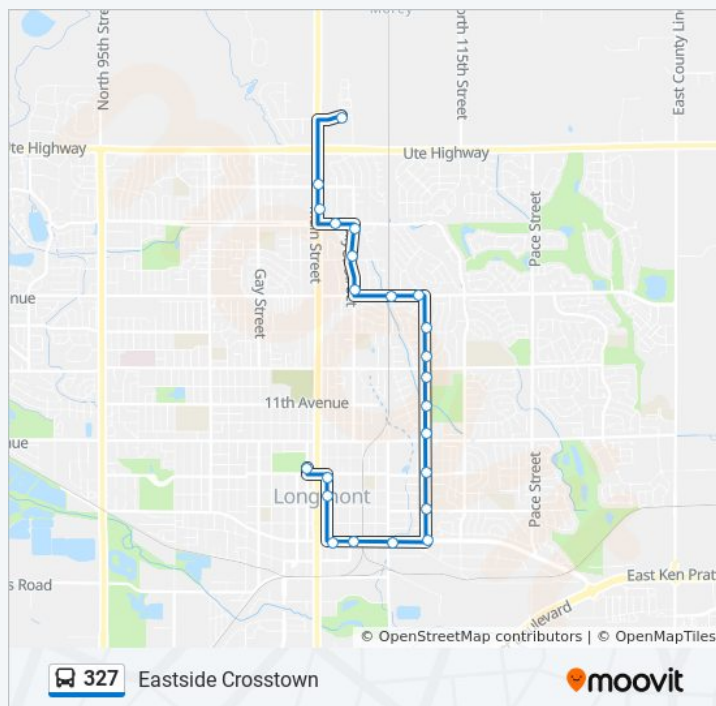

E 3rd Ave & Martin St

Lashley St & E 3rd Ave

Lashley St & E 5th Ave

Lashley St & E Longs Peak Ave

Lashley St & E 9th Ave

Lashley St & Elk Pl

Lashley St & E Mountain View Ave

Lashley St & Mt Evans Dr

Lashley St & E 15th Ave

E 17th Ave & Lashley St

E 17th Ave & Lamplighter Dr

Collyer St & 17th Ave

Collyer St & 19th Ave

Collyer St & 21st Ave

21st Ave & Emery St

Main St & 21st Ave

Main St & 23rd Ave

Park Ridge Ave & Main St

327 bus Time Schedule

Park Ridge 327 Main 327 Free Route Timetable:

Sunday	Not Operational
Monday	8:30 AM - 6:30 PM
Tuesday	8:30 AM - 6:30 PM
Wednesday	8:30 AM - 6:30 PM
Thursday	Not Operational
Friday	8:30 AM - 6:30 PM
Saturday	8:30 AM - 6:30 PM

327 bus Info

Direction: Park Ridge 327 Main 327 Free

Stops: 23

Trip Duration: 19 min

Line Summary:

327 bus time schedules and route maps are available in an offline PDF at moovitapp.com. Use the [Moovit App](#) to see live bus times, train schedule or subway schedule, and step-by-step directions for all public transit in Denver - Boulder, CO.