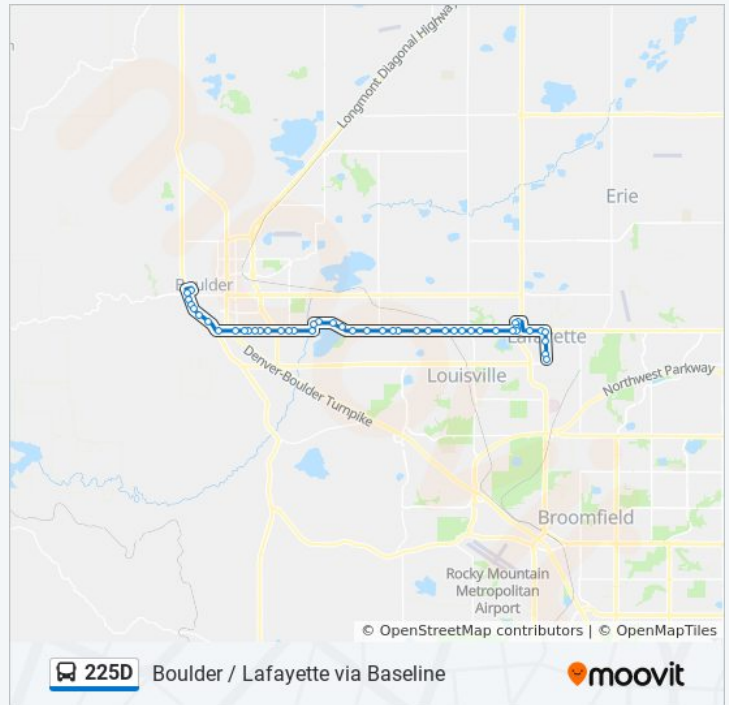

**225D bus Info**

**Direction:** Diamond Cir 225 Laf Pnr

**Stops:** 46

**Trip Duration:** 47 min

**Line Summary:**

Baseline Rd & Stearns Ave  
 Baseline Rd & Lakeview Dr  
 6800 Block Baseline Rd  
 Baseline Rd & Mallard Pond Dr  
 Baseline Rd & 75th St  
 Baseline Rd & Wewoka Dr  
 Baseline Rd & Ord Dr  
 8400 Block Baseline Rd  
 Baseline Rd & Nyland Way  
 Baseline Rd & Elgin Dr  
 Baseline Rd & King St  
 Baseline Rd & Roser Dr  
 Baseline Rd & N 95th St  
 Baseline Rd & Indian Peaks Dr  
 Baseline Rd & Gold Hill Dr  
 Baseline Rd & Anna Thomas Pkwy  
 Aspen Ridge Dr & Black Diamond Dr  
 Diamond Cir & Aspen Ridge Dr  
 Baseline Rd & Crossing Dr  
 W Baseline Rd & N Cornelius St  
 N Public Rd & W Geneseo St  
 S Public Rd & W Chester St  
 S Public Rd & W Spaulding St  
 Lafayette Pnr Gate B

**Direction: Dtnw Bldr 225d Dmd Circle**

45 stops

[VIEW LINE SCHEDULE](#)

Lafayette Pnr Gate B  
 S Public Rd & E Spaulding St  
 S Public Rd & E Chester St  
 N Public Rd & E Geneseo St  
 W Baseline Rd & N Cornelius St

Baseline Rd & 30th St

Baseline Rd & Broadway

**225D bus Info**

**Direction:** Dtnw Bldr 225d Dmd Circle

**Stops:** 45

**Trip Duration:** 45 min

**Line Summary:**

Broadway & Regent Dr

Broadway & Euclid Ave

Broadway & Pleasant St

Broadway & University Ave

Broadway & Marine St/Arapahoe

Broadway & Canyon (Boulder Creek Path)

Downtown Boulder Station Gate E

225D bus time schedules and route maps are available in an offline PDF at [moovitapp.com](https://moovitapp.com). Use the [Moovit App](#) to see live bus times, train schedule or subway schedule, and step-by-step directions for all public transit in Denver - Boulder, CO.