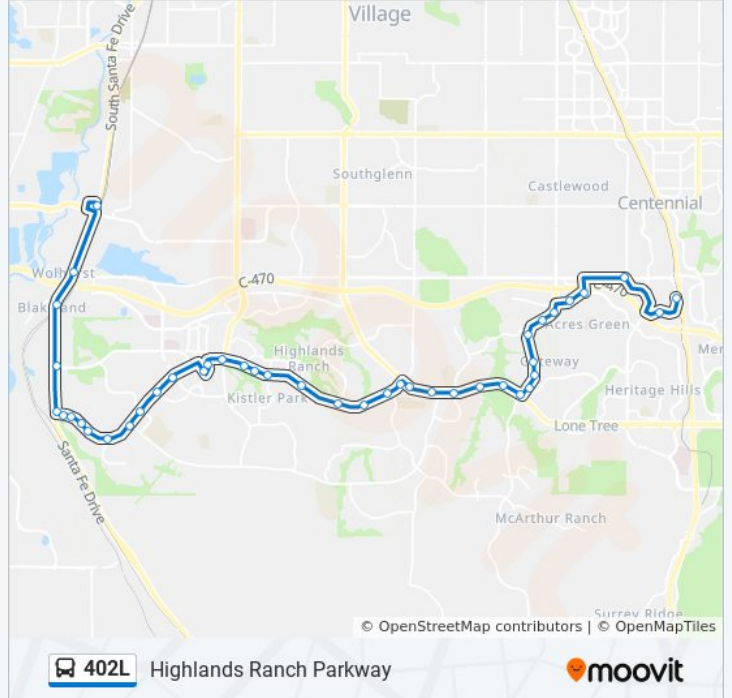

402L bus Info

Direction: Mineral Stn

Stops: 38

Trip Duration: 40 min

Line Summary:

Highlands Ranch Pkwy & Burntwood Way
 Highlands Ranch Pkwy & Longfellow Ln
 Highlands Ranch Pkwy & Ridgeglen Way
 Highlands Ranch Pkwy & S Broadway
 Ridgeline Blvd & Highlands Ranch Pkwy
 Highlands Ranch Town Center Pnr Gate A
 Highlands Ranch Pkwy & Lucent Blvd
 Highlands Ranch Pkwy & Desert Willow Rd
 Highlands Ranch Pkwy & Foothills Canyon Blvd
 Highlands Ranch Pkwy & Spring Hill Pkwy
 Highlands Ranch Pkwy & Deer Creek St
 Highlands Ranch Pkwy & White Oak Ln
 Highlands Ranch Pkwy & Boardwalk Dr
 Highlands Ranch Pkwy & Bucknell Dr E
 Highlands Ranch Pkwy & Bucknell Dr W
 Littleton / Mineral Station Gate D

Direction: Park Meadows Mall

44 stops

[VIEW LINE SCHEDULE](#)

Littleton / Mineral Station Gate D
 S Santa Fe Dr & W Mineral Ave
 S Santa Fe Dr & Midway Dr
 Highlands Ranch Pkwy & S Santa Fe Dr
 Highlands Ranch Pkwy & Rosewalk Dr
 Highlands Ranch Pkwy & Rosewalk Dr
 Highlands Ranch Pkwy & Boardwalk Dr
 Highlands Ranch Pkwy & White Oak Ln
 Highlands Ranch Pkwy & Westridge Pkwy
 Highlands Ranch Pkwy & Wildcat Reserve Pkwy
 Highlands Ranch Pkwy & Wildcat Reserve Pkwy
 Highlands Ranch Pkwy & Foothills Canyon Blvd
 Highlands Ranch Pkwy & Westridge Knolls Ave