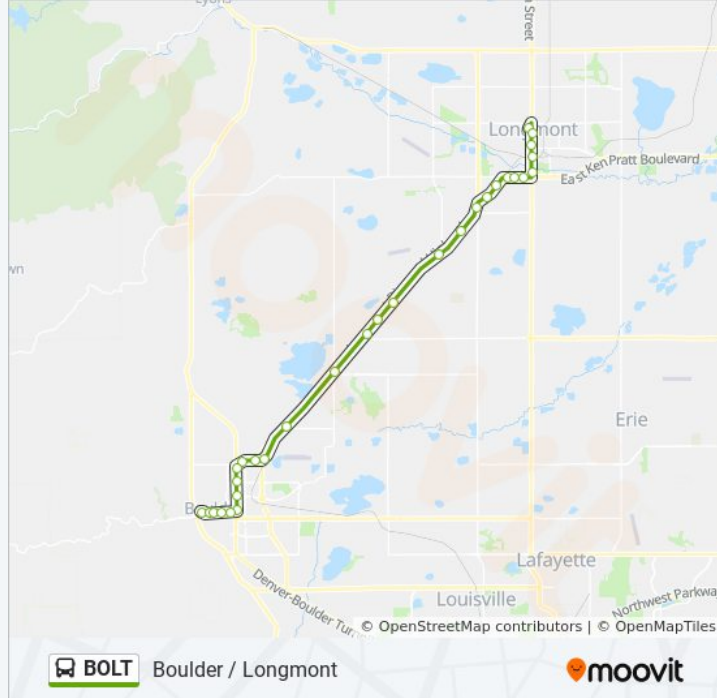

21st Ave & Terry St {1st Pass}

23rd Ave & Main St

Direction: 8th/Coffman

30 stops

[VIEW LINE SCHEDULE](#)

Downtown Boulder Station Gate 3

Canyon Blvd & 17th St

Canyon Blvd & 19th St

Canyon Blvd & 22nd St

Canyon Boulevard And Folsom Street

28th St & Canyon Blvd

28th St & Spruce St

28th St & Valmont Rd

28th St & Co 119

2900 Block Co 119

Co 119 & 34th St

Stops: 30

Trip Duration: 40 min

Line Summary:

Co 119 & Airport Rd
 Co 119 & Fordham St
 Co 119 & S Hover St
 Co 119 & Village at the Peaks Mall
 Co 119 & S Sunset St
 Ken Pratt Blvd & S Sherman St
 Ken Pratt Blvd & S Bowen St
 Ken Pratt Blvd & S Pratt Pkwy
 S Main St & Delaware Ave
 Main St & 1st Ave
 Main St & 3rd Ave
 Main St & 6th Ave
 8th & Coffman Pnr Gate C

Direction: Dtnw Boulder

33 stops

[VIEW LINE SCHEDULE](#)

23rd Ave & Main St
 Main St & 21st Ave
 Main St & 17th Ave
 Main St & Mountain View Ave
 8th & Coffman Pnr Gate C
 Main St & 6th Ave
 Main St & 3rd Ave
 S Main St & 1st Ave
 S Main St & Ken Pratt Blvd
 Ken Pratt Blvd & S Pratt Pkwy
 Ken Pratt Blvd & S Bowen St
 Ken Pratt Blvd & S Sherman St
 Ken Pratt Blvd & S Sunset St
 Co 119 & Village at the Peaks Mall
 Co 119 & S Hover St
 Co 119 & Fordham St