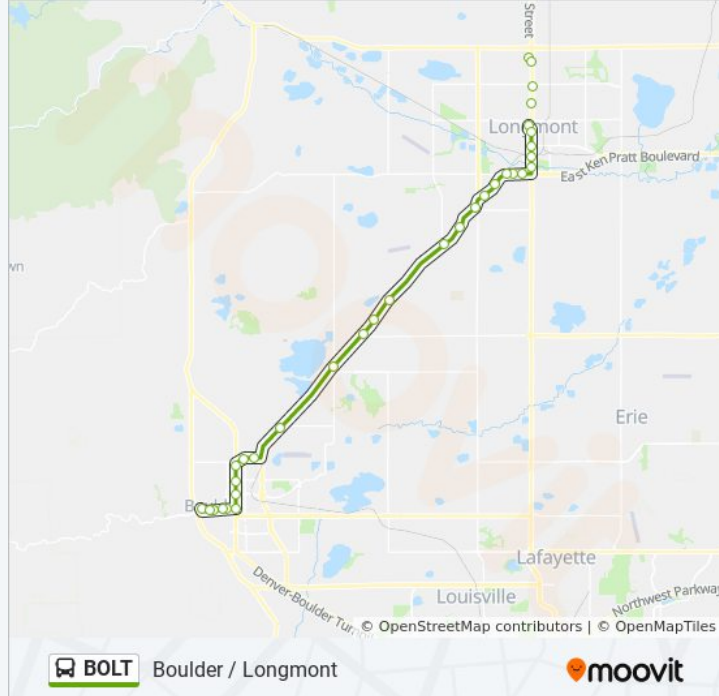

28th St & Canyon Blvd

Canyon Blvd & Folsom St

Canyon Blvd & 22nd St

Canyon Blvd & 19th St

Canyon Blvd & 17th St

Downtown Boulder Station Gate 3

BOLT bus time schedules and route maps are available in an offline PDF at moovitapp.com. Use the [Moovit App](#) to see live bus times, train schedule or subway schedule, and step-by-step directions for all public transit in Denver - Boulder, CO.