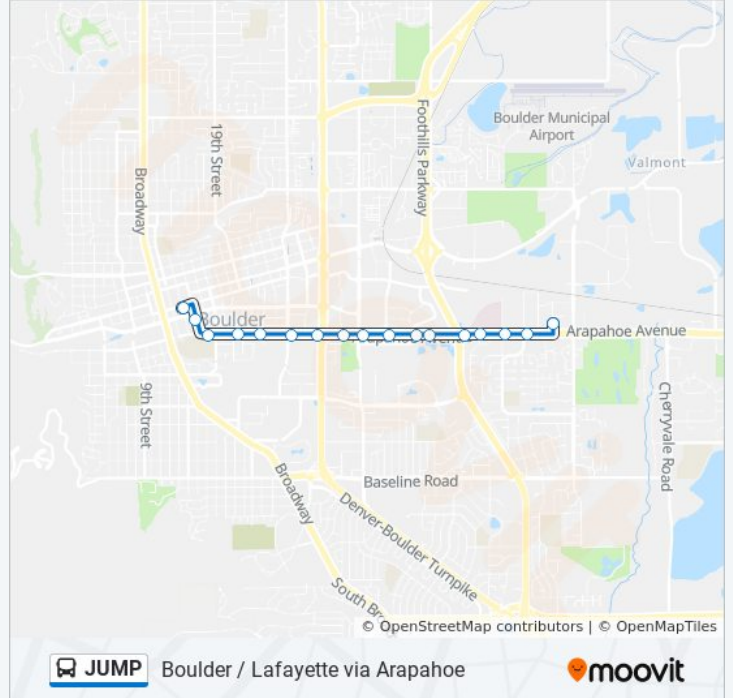

### Direction: 55th Via Arapahoe

17 stops

[VIEW LINE SCHEDULE](#)

Downtown Boulder Station Gate A

15th St & Canyon Blvd

Arapahoe Ave & 16th St

Arapahoe Ave & 19th St

Arapahoe Ave & 21st St

Arapahoe Ave & Macarthur Dr

Arapahoe Ave & 48th St

Arapahoe Ave & Eisenhower Dr

Conestoga St & Arapahoe Ave

### JUMP bus Time Schedule

55th Via Arapahoe Route Timetable:

Sunday	Not Operational
Monday	Not Operational
Tuesday	Not Operational
Wednesday	Not Operational
Thursday	Not Operational
Friday	Not Operational
Saturday	10:36 PM

### JUMP bus Info

**Direction:** 55th Via Arapahoe

**Stops:** 17

**Trip Duration:** 11 min

**Line Summary:**

**Direction: Dwtm Boulder**

54 stops

[VIEW LINE SCHEDULE](#)