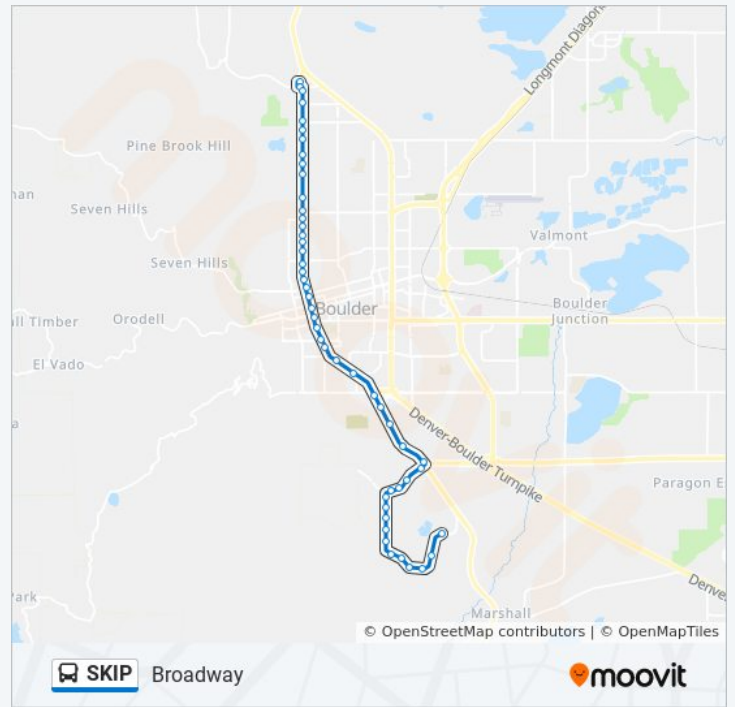

Broadway & Norwood Ave

Broadway & Poplar Ave

Direction: Front Range/Broadway

Stops: 49

Trip Duration: 33 min

Line Summary:

Broadway & Quince Ave

Broadway & Sumac Ave

Broadway & Upland Ave

Broadway & Violet Ave

Broadway & Yarmouth Ave

Broadway & Lee Hill Dr

Lee Hill Rd & Broadway

Front Range Ave & Broadway

Direction: Table Mesa/Broadway

33 stops

[VIEW LINE SCHEDULE](#)

Front Range Ave & Broadway

Broadway & Lee Hill Dr

Broadway & Yarmouth Ave

Broadway & Violet Ave

Broadway & Union Ave

Broadway & Tamarac Ave

Broadway & Quince Ave