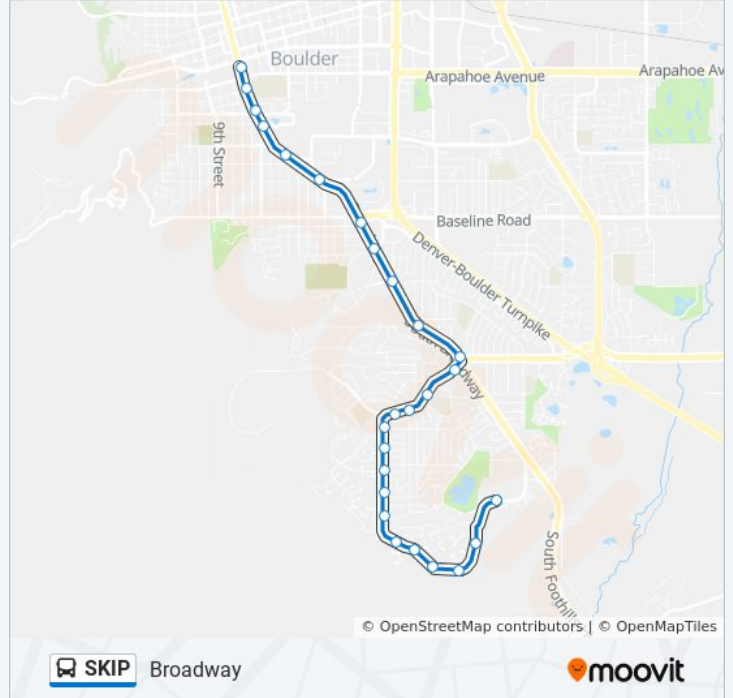

Use the Moovit App to find the closest SKIP bus station near you and find out when is the next SKIP bus arriving.

Direction: Dtnw Boulder

26 stops

[VIEW LINE SCHEDULE](#)

- Greenbriar Blvd & Gillaspie Dr
- Greenbriar Blvd & Silver Plume Ln
- Greenbriar Blvd & Smuggler Way
- Lehigh St & Redstone Rd
- Lehigh St & Tin Cup Cir
- Lehigh St & Lafayette Dr
- Lehigh St & Julliard St
- Lehigh St & Heidelberg Dr
- Lehigh St & Emerson Ave
- Lehigh St & Yarrow Ct
- Lehigh St & Darley Ave
- Table Mesa Dr & Colby Dr
- Table Mesa Dr & Ithaca Dr
- Table Mesa Dr & Yale Rd
- Table Mesa Dr & S Broadway
- S Broadway & Table Mesa Dr
- S Broadway And Dartmouth Avenue Nb
- Broadway & Rayleigh Rd
- 27th Way & Broadway
- Broadway And Baseline Road
- Broadway & Regent Dr

SKIP bus Info

Direction: Dtnw Boulder

Stops: 26

Trip Duration: 17 min

Line Summary:

Broadway & Euclid Ave

Broadway & Pleasant St

Broadway & University Ave

Broadway & Marine St/Arapahoe

Broadway & Canyon (Boulder Creek Path)

Direction: Fairview Hs Via Broadway

39 stops

[VIEW LINE SCHEDULE](#)

Front Range Ave & Broadway

Broadway & Lee Hill Dr

Broadway & Yarmouth Ave

SKIP bus Info

Direction: Fairview Hs Via Broadway

Stops: 39

Trip Duration: 26 min

Line Summary:

Broadway & Portland Pl

Broadway & Maxwell Ave

Broadway & Spruce St