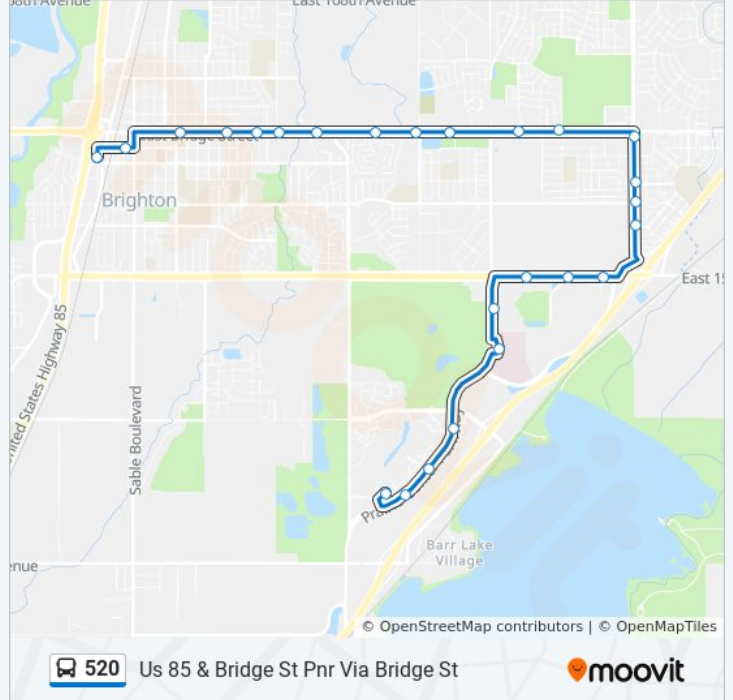

 520

Prarie Center Mall Via Bridge St

Get The App

The 520 bus line (Prarie Center Mall Via Bridge St) has 2 routes. For regular weekdays, their operation hours are:  
 (1) Prarie Center Mall Via Bridge St: 6:15 AM - 8:15 PM  
 (2) Us 85 & Bridge St Pnr Via Bridge St: 6:00 AM - 8:00 PM  
 Use the Moovit App to find the closest 520 bus station near you and find out when is the next 520 bus arriving.

**Direction: Prarie Center Mall Via Bridge St**

25 stops

[VIEW LINE SCHEDULE](#)

- Us 85 & Bridge St Pnr
- Egbert St & S 4th Ave
- Bridge St & S 4th Ave
- Bridge St & S 8th Ave
- Bridge St & S 9th Ave
- Bridge St & S 13th Ave
- Bridge St & Sheraton Ave
- Bridge St & S 18th Ave
- Bridge St & S 22nd Ave
- Bridge St & Eastgate Village Ent
- Bridge St & S Telluride St
- Bridge St & Sierra St
- Bridge St & 42nd St
- Bridge St & 45th Ave
- 50th Ave & Bridge St
- 50th Ave & Mt Massive Dr
- S 50th Ave & Southern St
- S 50th Ave & Golden Eagle Pkwy
- Bromley Ln & Medical Center Dr
- Bromley Ln & Tower Rd
- 1150 Block Prairie Center Pkwy
- Prairie Ctr Pkwy & Medical Ctr Dr

**520 bus Info**

**Direction:** Prarie Center Mall Via Bridge St

**Stops:** 25

**Trip Duration:** 24 min

**Line Summary:**

- Bridge St & S 22nd Ave
- Bridge St & N 19th Ave
- Bridge St & N 18th Ave
- Bridge St & N 13th Ave
- Bridge St & N 8th Ave
- Bush St & S 3rd Ave
- Us 85 & Bridge St Pnr