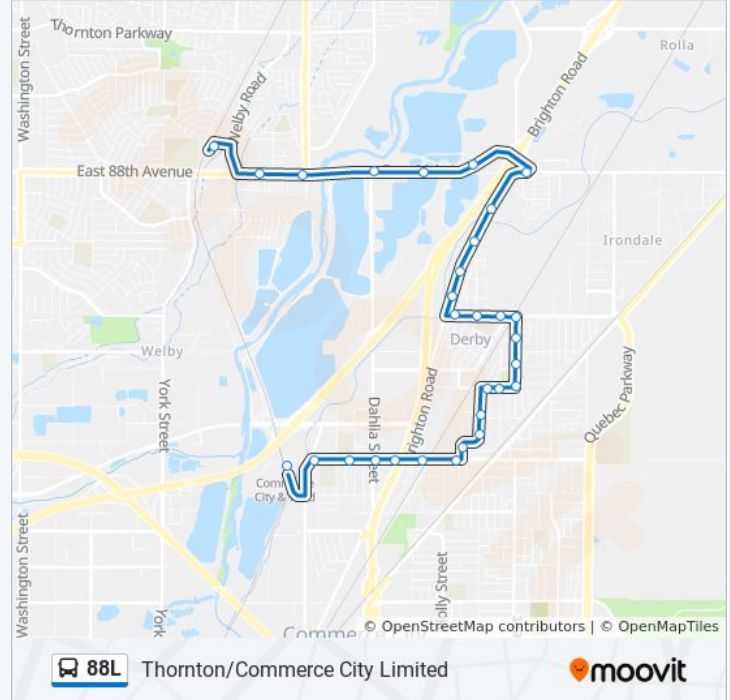

**88L bus Info**

**Direction:** Commerce City & 72nd Ave Stn Via 88th Ave

**Stops:** 31

**Trip Duration:** 26 min

**Line Summary:**

Kearney St & 74th Pl

Kearney St & 74th Ave

Ivy St & 72nd Ave

**Direction: Original Thornton & 88th Ave Stn Via 88th Ave**

30 stops

[VIEW LINE SCHEDULE](#)

Commerce City / 72nd Ave Station

72nd Ave & Colorado Blvd

72nd Ave & Clermont St

72nd Ave & Dahlia St

72nd Ave & Brighton Blvd

Monaco St & 77th Pl

Monaco St & 78th Way

Monaco St & 80th Ave

80th Ave & Larkwood St

80th Ave & Kimberly St

**88L bus Time Schedule**

Original Thornton & 88th Ave Stn Via 88th Ave  
Route Timetable:

Sunday	8:30 AM - 6:30 PM
Monday	6:29 AM - 8:28 PM
Tuesday	6:29 AM - 8:28 PM
Wednesday	6:29 AM - 8:28 PM
Thursday	6:29 AM - 8:28 PM
Friday	6:29 AM - 8:28 PM
Saturday	6:30 AM - 8:30 PM

**88L bus Info**

**Direction:** Original Thornton & 88th Ave Stn Via 88th Ave

**Stops:** 30

**Trip Duration:** 25 min

**Line Summary:**

80th Ave & Hollywood St  
Brighton Rd & 81st Ave  
Brighton Rd & 82nd Ave  
Brighton Rd & 84th Ave  
8600 Block Brighton Rd  
Brighton Rd & 88th Ave  
88th Ave & 89th Ave  
88th Ave & Fish Hatchery Rd  
88th Ave & Dahlia St  
88th Ave & Colorado Blvd  
88th Ave & Monroe St  
Original Thornton / 88th Ave Station