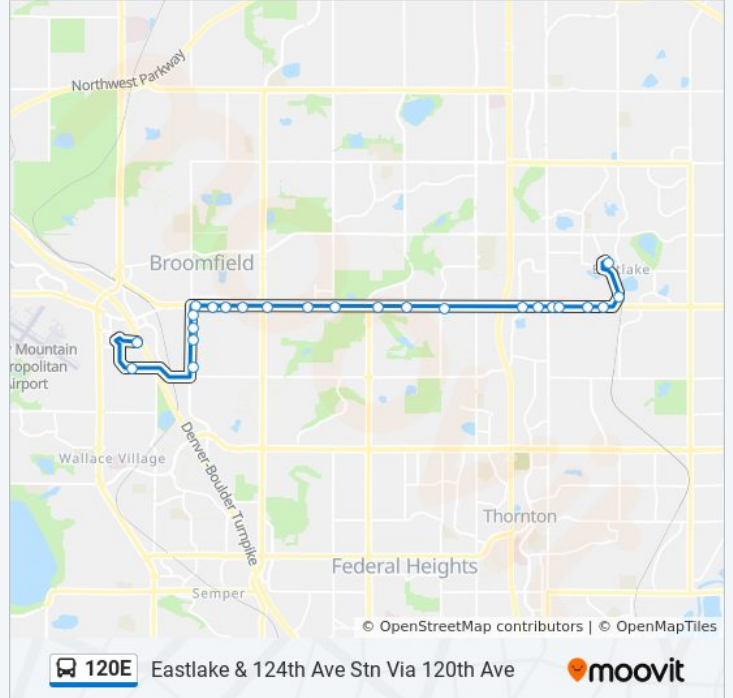

Use the Moovit App to find the closest 120E bus station near you and find out when is the next 120E bus arriving.

Direction: Eastlake & 124th Ave Stn Via 120th Ave

25 stops

[VIEW LINE SCHEDULE](#)

Us 36 & Broomfield Station Gate H

120E bus Info

Direction: Eastlake & 124th Ave Stn Via 120th Ave

Stops: 25

Trip Duration: 35 min

Line Summary:

120th Ave & Sylvia Dr
 120th Ave & Irma Dr
 120th Ave & Race St
 12200 Block Claude Ct
 Eastlake /124th Ave

Direction: Us 36 & Broomfield Stn Via 120th Ave

26 stops

[VIEW LINE SCHEDULE](#)

Eastlake /124th Ave
 12200 Block Claude Ct
 120th Ave & Claude Ct
 120th Ave & Race St
 120th Ave & Irma Dr
 120th Ave & Sylvia Dr
 120th Ave & Washington St
 120th Ave & Pennsylvania St
 120th Ave & Grant St
 Wagon Road Pnr
 W 120th Ave & Mariposa St
 W 120th Ave & Pecos St
 W 120th Ave & Zuni St
 W 120th Ave & Federal Blvd
 W 120th Ave & Lowell St
 W 120th Ave & Perry St
 W 120th Ave & Vrain St
 W 120th Ave & Sheridan Blvd

120E bus Info

Direction: Us 36 & Broomfield Stn Via 120th Ave

Stops: 26

Trip Duration: 32 min

Line Summary:

W 120th Ave & Chase St

W 120th Ave & Ash St

W 120th Ave & Spader Way