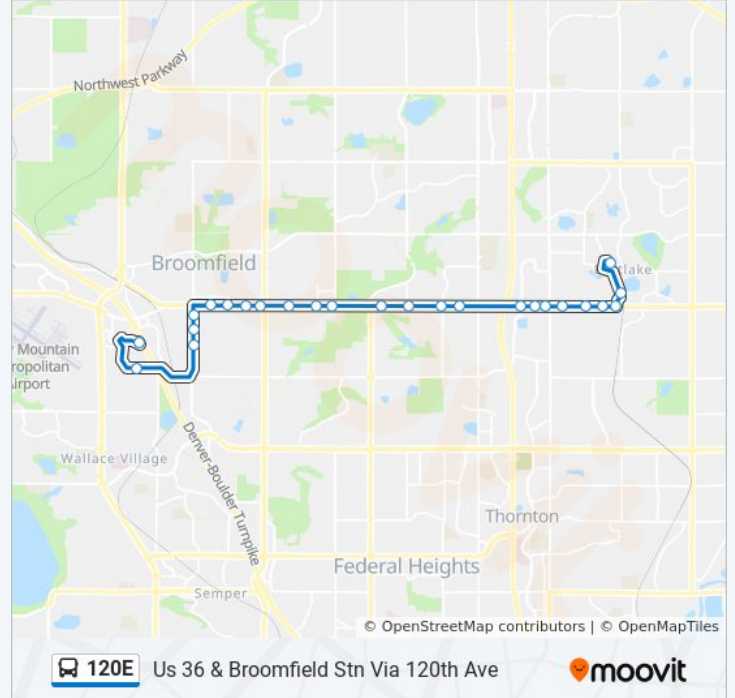

W 120th Ave & Chase St

W 120th Ave & Ash St

W 120th Ave & Spader Way

Main St & W 119th Ave

Main St & W 117th Ave

Main St & W 116th Ave

Uptown Ave & Broomfield Ln

Us 36 & Broomfield Station Gate H

120E bus time schedules and route maps are available in an offline PDF at moovitapp.com. Use the [Moovit App](#) to see live bus times, train schedule or subway schedule, and step-by-step directions for all public transit in Denver - Boulder, CO.

[About Moovit](#) • [MaaS Solutions](#) • [Supported Countries](#) • [Mooviter Community](#)

© 2024 Moovit - All Rights Reserved

Check Live Arrival Times