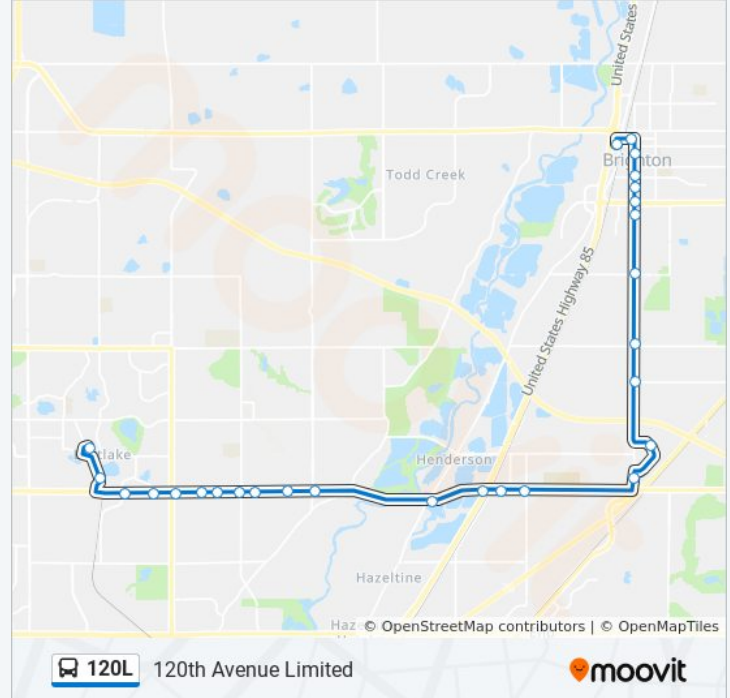

Use the Moovit App to find the closest 120L bus station near you and find out when is the next 120L bus arriving.

Direction: 120I Eastlake & 124th Ave Stn Via 120th Ave

28 stops

[VIEW LINE SCHEDULE](#)

- Us 85 & Bridge St Pnr
- Egbert St & S 4th Ave
- S 4th Ave & Skeel St
- S 4th Ave & Laurel St
- S 4th Ave & Voiles St
- S 4th St & Bromley Ln
- Sable Blvd & Bromley Ln
- Sable Blvd & 144th Ave
- Sable Blvd & 136th Ave
- Sable Blvd & 132nd Ave
- Adams County Pkwy & Valente Dr
- Sable Blvd & 120th Ave
- 120th Ave & Prairie View High School
- 120th Ave & Peoria St
- 120th Ave & Moline St
- 120th Ave & Us 85
- 120th Ave & Brighton Rd
- 120th Ave & Quebec St
- 120th Ave & Niagara St
- 120th Ave & Jasmine St

120L bus Info

Direction: 120I Eastlake & 124th Ave Stn Via 120th Ave

Stops: 28

Trip Duration: 30 min

Line Summary:

- 120th Ave & Holly St
- 120th Ave & Fairfax St
- 120th Ave & Birch Dr
- 120th Ave & Colorado Blvd
- 120th Ave & Madison St
- 120th Ave & Steele St
- 12200 Block Claude Ct
- Eastlake /124th Ave

Direction: 120I Us 85 & Bridge St Pnr Via 120th Ave

27 stops

[VIEW LINE SCHEDULE](#)

- Eastlake /124th Ave
- 12200 Block Claude Ct
- 120th Ave & York St
- 120th Ave & Madison St
- 120th Ave & Colorado Blvd
- 120th Ave & Birch Dr
- 120th Ave & Fairfax St
- 120th Ave & Holly St
- 120th Ave & Jasmine St
- 120th Ave & Niagara St
- 120th Ave & Quebec St
- 120th Ave & Brighton Rd
- 120th Ave & Us 85
- 120th Ave & Moline St
- 120th Ave & Peoria St
- Sable Blvd & 120th Ave
- Adams County Pkwy & Valente Dr
- Sable Blvd & 132nd Ave

120L bus Info

Direction: 120I Us 85 & Bridge St Pnr Via 120th Ave

Stops: 27

Trip Duration: 31 min

Line Summary:

Sable Blvd & 136th Ave
Sable Blvd & 144th Ave
Sable Blvd & Bromley Ln
S 4th Ave & Bromley Ln
S 4th Ave & Voiles St
S 4th Ave & Jessup St
S 4th Ave & Skeel St
Bush St & S 3rd Ave
Us 85 & Bridge St Pnr