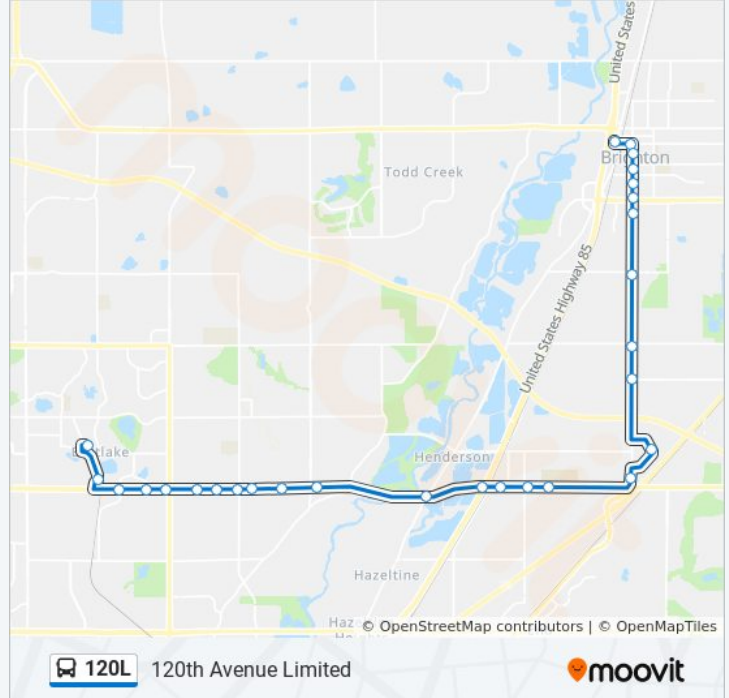

Use the Moovit App to find the closest 120L bus station near you and find out when is the next 120L bus arriving.

Direction: 120I Eastlake & 124th Ave Stn Via 120th Ave

28 stops

[VIEW LINE SCHEDULE](#)

- Us 85 & Bridge St Pnr
- Egbert St & S 4th Ave
- S 4th Ave & Skeel St
- S 4th Ave & Laurel St
- S 4th Ave & Voiles St
- S 4th St & Bromley Ln
- Sable Blvd & Bromley Ln
- Sable Blvd & 144th Ave
- Sable Blvd & 136th Ave
- Sable Blvd & 132nd Ave
- Adams County Pkwy & Valente Dr
- Sable Blvd & 120th Ave
- 120th Ave & Prairie View High School
- 120th Ave & Peoria St
- 120th Ave & Moline St
- 120th Ave & Us 85
- 120th Ave & Brighton Rd
- 120th Ave & Quebec St
- 120th Ave & Niagara St
- 120th Ave & Jasmine St

120L bus Info

Direction: 120I Eastlake & 124th Ave Stn Via 120th Ave

Stops: 28

Trip Duration: 30 min

Line Summary:

- 120th Ave & Holly St
- 120th Ave & Fairfax St
- 120th Ave & Birch Dr
- 120th Ave & Colorado Blvd
- 120th Ave & Madison St
- 120th Ave & Steele St
- 12200 Block Claude Ct
- Eastlake /124th Ave

Direction: 120I Us 85 & Bridge St Pnr Via 120th Ave

27 stops

[VIEW LINE SCHEDULE](#)

- Eastlake /124th Ave
- 12200 Block Claude Ct
- 120th Ave & York St
- 120th Ave & Madison St
- 120th Ave & Colorado Blvd
- 120th Ave & Birch Dr
- 120th Ave & Fairfax St
- 120th Ave & Holly St
- 120th Ave & Jasmine St
- 120th Ave & Niagara St
- 120th Ave & Quebec St
- 120th Ave & Brighton Rd
- 120th Ave & Us 85
- 120th Ave & Moline St
- 120th Ave & Peoria St
- Sable Blvd & 120th Ave
- Adams County Pkwy & Valente Dr
- Sable Blvd & 132nd Ave

120L bus Info

Direction: 120I Us 85 & Bridge St Pnr Via 120th Ave

Stops: 27

Trip Duration: 31 min

Line Summary:

Sable Blvd & 136th Ave
Sable Blvd & 144th Ave
Sable Blvd & Bromley Ln
S 4th Ave & Bromley Ln
S 4th Ave & Voiles St
S 4th Ave & Jessup St
S 4th Ave & Skeel St
Bush St & S 3rd Ave
Us 85 & Bridge St Pnr