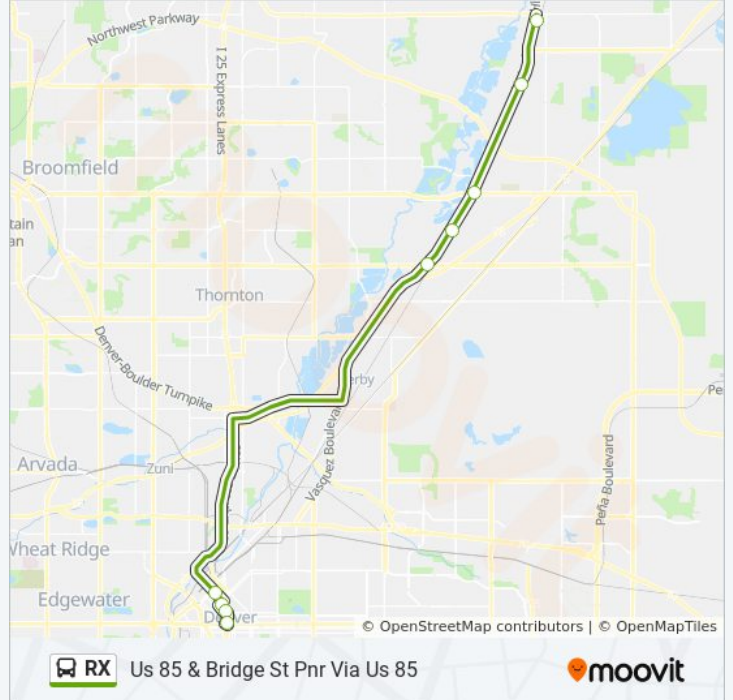

Us 85 & 104th Ave

19th St & Market St

19th St & Stout St

Civic Center Station (16th Drop-Off)

Civic Center Station Gates 3 & 4

Stout St & 18th St

20th St & Larimer St

Us 85 & 104th Ave

Us 85 & 112th Ave

Us 85 & 120th Ave

Us 85 & 144th Ave

Us 85 & Bridge St Pnr

**RX bus Time Schedule**

Us 85 & Bridge St Pnr Via Us 85 Route Timetable:

Sunday	Not Operational
Monday	7:36 AM - 6:53 PM
Tuesday	7:36 AM - 6:53 PM
Wednesday	7:36 AM - 6:53 PM
Thursday	7:36 AM - 6:53 PM
Friday	7:36 AM - 6:53 PM
Saturday	Not Operational

**RX bus Info**

**Direction:** Us 85 & Bridge St Pnr Via Us 85

**Stops:** 8

**Trip Duration:** 43 min

**Line Summary:**

RX bus time schedules and route maps are available in an offline PDF at [moovitapp.com](https://moovitapp.com). Use the [Moovit App](#) to see live bus times, train schedule or subway schedule, and step-by-step directions for all public transit in Denver - Boulder, CO.