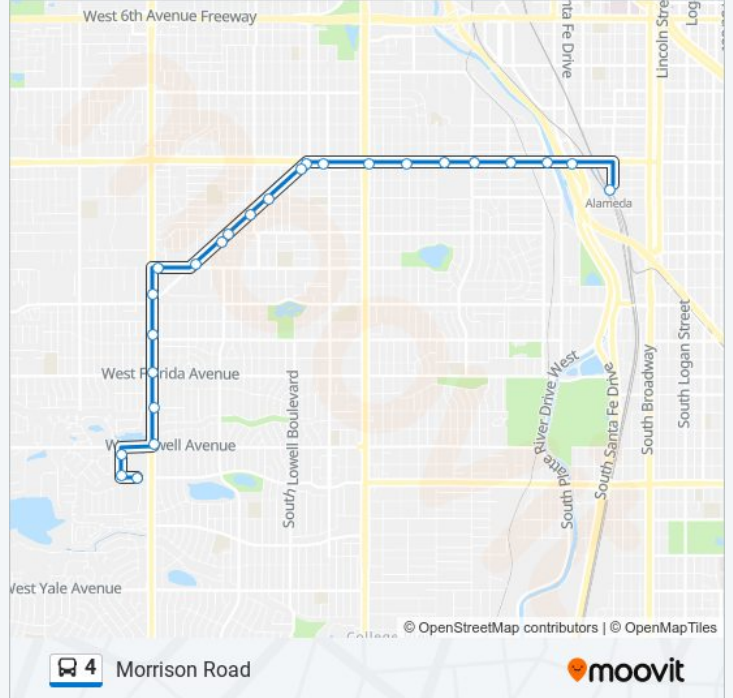

Morrison Road

Get The App

The 4 bus line (Morrison Road) has 2 routes. For regular weekdays, their operation hours are:
 (1) Alameda Station: 5:17 AM - 7:46 PM (2) Evans: 5:47 AM - 8:18 PM
 Use the Moovit App to find the closest 4 bus station near you and find out when is the next 4 bus arriving.

4 bus Info
Direction: Alameda Station
Stops: 25
Trip Duration: 22 min
Line Summary:

- W Evans Ave & S Sheridan Blvd
- S Depew St & W Evans Ave
- S Depew St & W Jewell Ave
- S Sheridan Blvd & W Jewell Ave
- S Sheridan Blvd & S Zenobia Way
- S Sheridan Blvd & W Florida Ave
- S Sheridan Blvd & W Louisiana Ave
- S Sheridan Blvd & Morrison Rd
- W Kentucky Ave & S Sheridan Blvd
- Morrison Rd & W Kentucky Ave
- Morrison Rd & W Ohio Ave
- Morrison Rd & S Raleigh St
- Morrison Rd & S Patton Ct
- Morrison Rd & S Osceola St
- Morrison Rd & W Nevada Pl
- Morrison Rd & W Nevada Pl
- W Alameda Ave & S Knox Ct
- W Alameda Ave & S Federal Blvd
- W Alameda Ave & S Clay St
- W Alameda Ave & S Yuma St
- W Alameda Ave & S Tejon St
- W Alameda Ave & S Pecos St

W Alameda Ave & S Lipan St

W Alameda Ave & S Kalamath St

Alameda Station

Direction: Evans

28 stops

[VIEW LINE SCHEDULE](#)

Alameda Station

S Bannock St & W Dakota Ave

4 bus Info

Direction: Evans

Stops: 28

Trip Duration: 22 min

Line Summary:

Morrison Rd & W Ada Pl

W Kentucky Ave & S Yates St

S Sheridan Blvd & W Kentucky Ave