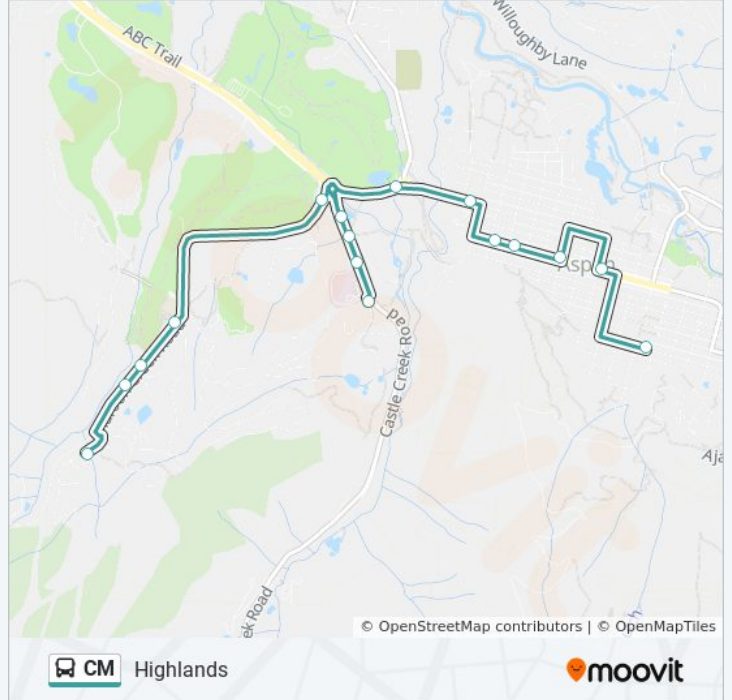

**Direction: Highlands**

16 stops

[VIEW LINE SCHEDULE](#)

- Rubey Park Transit Center
- Paepcke Park
- Main St + 2nd St
- Main St + 4th St
- Main St + 6th St
- Hallam St + 8th St
- Cemetery Lane & Highway 82
- Senior Center
- Castle Ridge
- Castle Creek Rd + Marolt Pl
- Aspen Chapel
- Maroon Creek Rd + Hwy 82
- Aspen Rec Center
- Maroon Creek Rd + Glenn Gary Dr
- Highlands Villas
- Aspen Highlands

**CM bus Info**

**Direction:** Highlands

**Stops:** 16

**Trip Duration:** 15 min

**Line Summary:**

## Direction: Rubey Park

19 stops

[VIEW LINE SCHEDULE](#)

- Aspen Highlands
- Highlands Villas
- Aspen High School
- Maroon Creek Rd + High School Rd
- Maroon Creek Road (Kiss & Ride)
- Senior Center
- Castle Ridge
- Castle Creek Rd + Marolt Pl
- Aspen Chapel
- Hallam St + 8th St
- 7th St + Bleeker St
- Main St + 4th St
- Main St + 2nd St
- Paepcke Park
- Main St + Galena St
- Main St + Spring St
- Spring St + Durant Ave
- Gondola