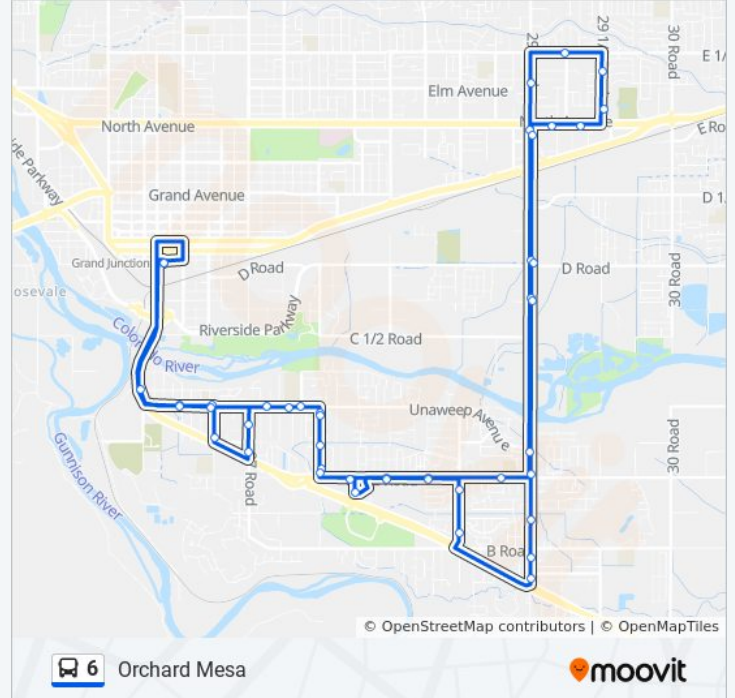

Direction: Orchard Mesa

45 stops

[VIEW LINE SCHEDULE](#)

Downtown Transfer Facility (6th Street And South Avenue)

UnawEEP Avenue West Of Aspen Street

UnawEEP Avenue West Of Linden Avenue

UnawEEP Avenue East Of 27 ¼ Road

B 1/2 Road East Of Arlington Drive

B 1/2 Road West Of 28 Road

27 3/4 Road South Of B 1/2 Road (City Market)

27 1/2 Road North Of B 1/2 Road

27 1/2 Road North Of Sunshine Lane

27 1/2 Road South Of UnawEEP Avenue

UnawEEP Avenue West Of 27 3/8 Road (Orchard Mesa Middle School)

UnawEEP Avenue West Of Cedar Street

27 Road North Of Milo Drive

27 Road South Of B 3/4 Road (Orchard Mesa Maverick)

Linden Avenue North Of B 3/4 Road (Linden Point)

UnawEEP Avenue West Of Roubideau Street

UnawEEP Avenue West Of Aspen Street

Highway 50 North Of Santa Clara Avenue

Downtown Transfer Facility (6th Street And South Avenue)

6 bus time schedules and route maps are available in an offline PDF at moovitapp.com. Use the [Moovit App](#) to see live bus times, train schedule or subway schedule, and step-by-step directions for all public transit in Denver - Boulder, CO.