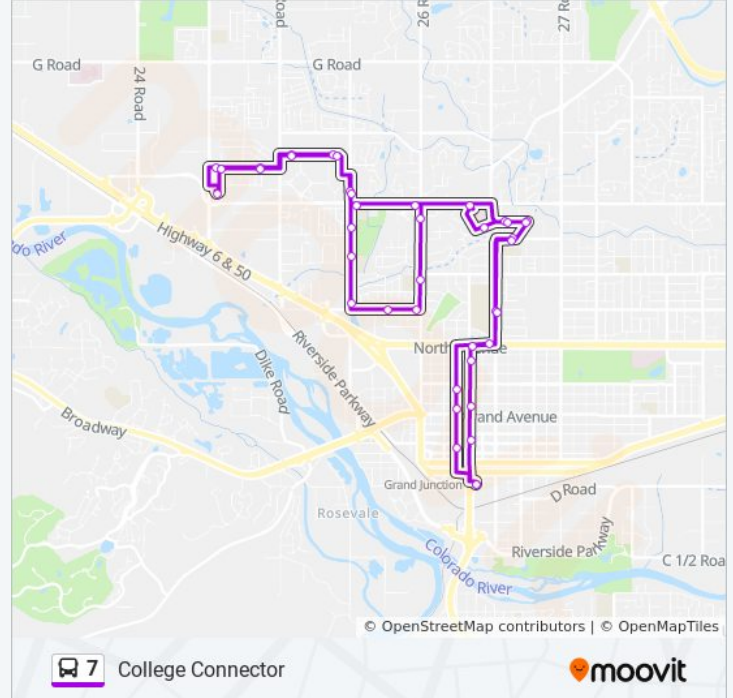

Direction: College Connector

40 stops

[VIEW LINE SCHEDULE](#)

Downtown Transfer Facility (6th Street And South Avenue)

5th Street North Of Main Street

5th Street North Of Grand Avenue (Central Library)

5th Street North Of Teller Avenue

Stops: 40

Trip Duration: 50 min

Line Summary:

(Xcel Energy)

Blichmann Avenue East Of 25 Road (Western Colorado Community College Outbound)

F 1/4 Road West Of Zenith Lane

F ¼ Road at Goodwill

West Transfer Facility

Wellington Avenue East Of 8th Street

Bookcliff Avenue West Of Little Bookcliff Drive (Highlands)

7th Street at Elm Avenue

North Avenue West Of 7th Street

4th Street South Of Gunnison Avenue

4th Street North Of Grand Avenue (Chamber Of Commerce)

4th Street South Of Main Street (Wells Fargo Bank)

Downtown Transfer Facility (6th Street And South Avenue)

7 bus time schedules and route maps are available in an offline PDF at moovitapp.com. Use the [Moovit App](#) to see live bus times, train schedule or subway schedule, and step-by-step directions for all public transit in Denver - Boulder, CO.