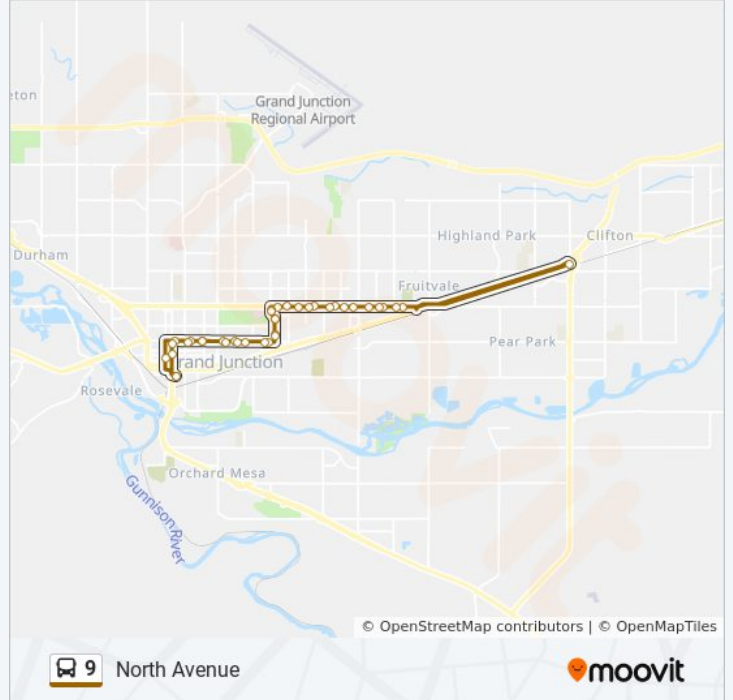

Center)

North Avenue East Of Harmony Drive (True Value)

Clifton Transfer Station (32 Road And I-70 Business Loop)

North Avenue East Of 29 ½ Road (Community Services Campus)

North Avenue East Of 29 ¼ Road

North Avenue West Of 29 Road (Big O Tires)

North Avenue West Of 28 ¾ Road (Texas Road House)

North Avenue East Of 28 ¼ Road (East Gate Shopping Center)

North Avenue West Of 28 Road (Red Cliff Pointe)

23rd Street South Of North Avenue (Veterans Hospital)

24th Street South Of Teller Avenue

24th Street South Of Ouray Avenue

Grand Avenue West Of 22nd Street (R-5 High School)

Grand Avenue West Of 15th Street

Grand Avenue West Of 13th Street

Grand Avenue West Of 10th Street (Strive)

Grand Avenue West Of 8th Street

Grand Avenue East Of 5th Street (Central Library)

4th Street South Of Main Street (Wells Fargo Bank)

Downtown Transfer Facility (6th Street And South Avenue)

9 bus time schedules and route maps are available in an offline PDF at moovitapp.com. Use the [Moovit App](#) to see live bus times, train schedule or subway schedule, and step-by-step directions for all public transit in Denver - Boulder, CO.

[About Moovit](#) • [MaaS Solutions](#) • [Supported Countries](#) • [Mooviter Community](#)

© 2024 Moovit - All Rights Reserved

Check Live Arrival Times