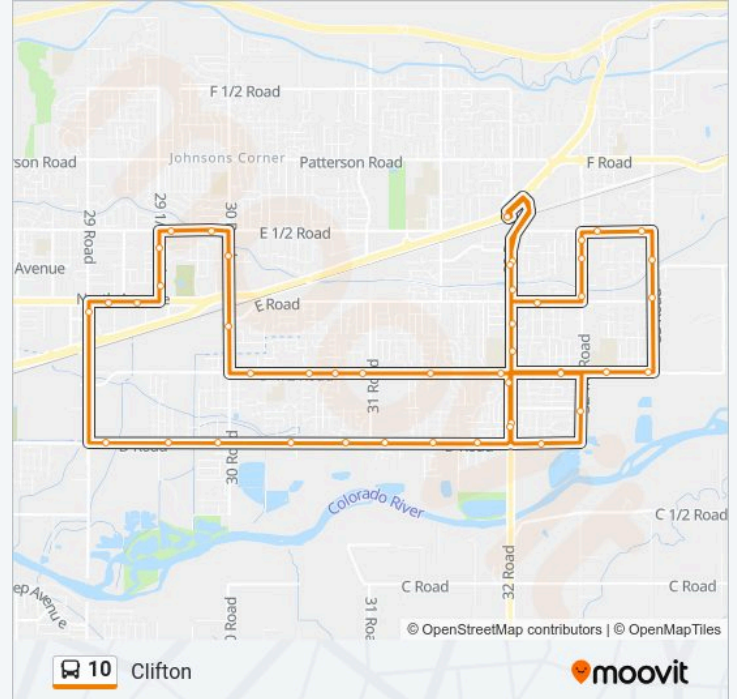

Direction: Clifton

47 stops

[VIEW LINE SCHEDULE](#)

Clifton Transfer Station (32 Road And I-70 Business Loop)

32 Road North Of Kennedy Avenue

E Road East Of Green Acres Street

32 ½ Road North Of E Road

32 ½ Road South Of Lucile Avenue

32 ½ Road South Of E ½ Road

E 1/2 Road West Of 32 5/8 Road

E 1/2 Road West Of Honeycomb Lane

33 Road North Of San Felipe Avenue

33 Road North Of E Road

D ½ Road West Of 33 Road

D ½ Road West Of Pera Street (Rocky Mountain Elementary)

10 bus Info

Direction: Clifton

Stops: 47

Trip Duration: 50 min

Line Summary:

D Road West Of 30 Road

D Road West Of Broken Arrow Drive

D Road East Of 29 Road (Maverick)

32 Road North Of Candlewood (C & F Food Store)

32 Road North Of D ½ Road

32 Road And Hill Ave

32 Road North Of E Road (Corner Store)

32 Road And Elm Avenue

Clifton Transfer Station (32 Road And I-70 Business Loop)