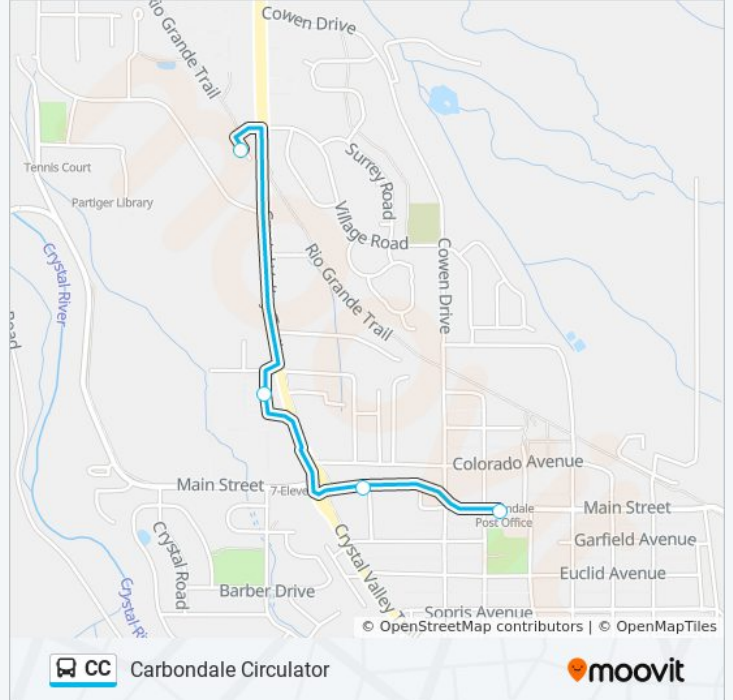

### Direction: Carbondale P&R

4 stops

[VIEW LINE SCHEDULE](#)

Carbondale Pool

6th St + Colorado Ave

Main St + Hwy 133

Carbondale Park & Ride

### CC bus Info

**Direction:** Carbondale P&R

**Stops:** 4

**Trip Duration:** 7 min

**Line Summary:**

**Direction: Carbondale Pool**

4 stops

[VIEW LINE SCHEDULE](#)

Carbondale Park & Ride

Carbondale Marketplace

Main St + Hwy 133

Carbondale Pool

**CC bus Time Schedule**

Carbondale Pool Route Timetable:

Sunday	5:11 AM - 9:11 PM
Monday	5:11 AM - 9:11 PM
Tuesday	5:11 AM - 9:11 PM
Wednesday	5:11 AM - 9:11 PM
Thursday	5:11 AM - 9:11 PM
Friday	5:11 AM - 9:11 PM
Saturday	5:11 AM - 9:11 PM

**CC bus Info**

**Direction:** Carbondale Pool

**Stops:** 4

**Trip Duration:** 5 min

**Line Summary:**

CC bus time schedules and route maps are available in an offline PDF at [moovitapp.com](https://moovitapp.com). Use the [Moovit App](#) to see live bus times, train schedule or subway schedule, and step-by-step directions for all public transit in Denver - Boulder, CO.