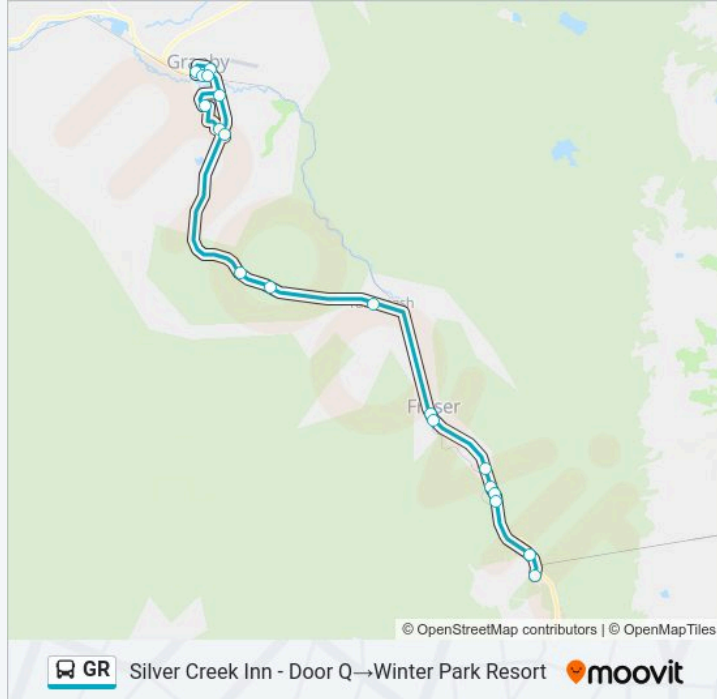

Eastom Southbound

Goranson Station

Telemark Southbound

Hideaway Park Southbound

GR bus Time Schedule

Silver Creek Inn - Door Q→Winter Park Resort Route
Timetable:

Monday	7:00 AM-5:00 PM
Tuesday	7:00 AM-5:00 PM
Wednesday	7:00 AM-5:00 PM
Thursday	7:00 AM-5:00 PM
Friday	7:00 AM-5:00 PM
Saturday	7:00 AM-5:00 PM
Sunday	7:00 AM-5:00 PM

GR bus Info

Direction: Silver Creek Inn - Door Q→Winter Park Resort

Stops: 19

Trip Duration: 52 min

Line Summary:

Vasquez Southbound

Beaver Village Southbound

Old Town Winter Park

Winter Park Resort

Direction: Winter Park Resort - Lower Circle → Worldmark by Wyndam

53 stops

[VIEW LINE SCHEDULE](#)

Winter Park Resort - Lower Circle

Conifer Commons

Beaver Village Northbound

Vasquez Northbound

Hideaway Park Northbound

Miller Road Northbound

Rosie's Way Northbound

Hi Country Drive Northbound

Telemark Northbound

Safeway Main

Eastom Northbound

Tabernash Northbound