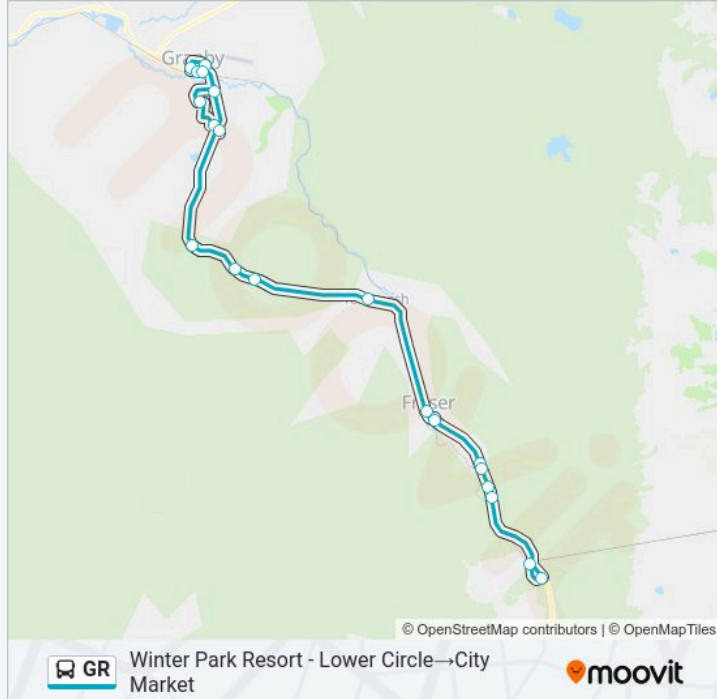

Us 40 & Cr 5 85/87

Snow Mountain Ranch - Ymca - Southbound

Winter Park Olympic Village @ Us 40

Silver Creek Inn - Door Q

Middle Park Medical Center

6th Street & Garnett Avenue (Grand Meadows)

1st Street & Jasper Avenue

Granby Town Parking Lot & Agate Ave

Agate Avenue & 5th Street

Worldmark by Wyndam

GR bus Time Schedule

Winter Park Resort - Lower Circle→City Market Route
Timetable:

Monday	8:00 AM-10:00 PM
Tuesday	8:00 AM-10:00 PM
Wednesday	8:00 AM-10:00 PM
Thursday	8:00 AM-10:00 PM
Friday	8:00 AM-10:00 PM
Saturday	8:00 AM-10:00 PM
Sunday	8:00 AM-10:00 PM

GR bus Info

Direction: Winter Park Resort - Lower Circle→City Market

Stops: 20

Trip Duration: 60 min

Line Summary:

Direction: Winter Park Resort - Lower Circle→Winter Park Resort - Lower Circle

31 stops

[VIEW LINE SCHEDULE](#)

- Winter Park Resort - Lower Circle
- Conifer Commons
- Beaver Village Northbound
- Vasquez Northbound
- Hi Country Drive Northbound
- Telemark Northbound
- Safeway Main
- Eastom Northbound
- Tabernash Northbound
- Us 40 & Cr 5 85/87
- Snow Mountain Ranch - Ymca - Southbound
- Winter Park Olympic Village @ Us 40
- Silver Creek Inn - Door Q
- Middle Park Medical Center
- 6th Street & Garnett Avenue (Grand Meadows)
- 1st Street & Jasper Avenue
- Granby Town Parking Lot & Agate Ave
- Agate Avenue & 5th Street