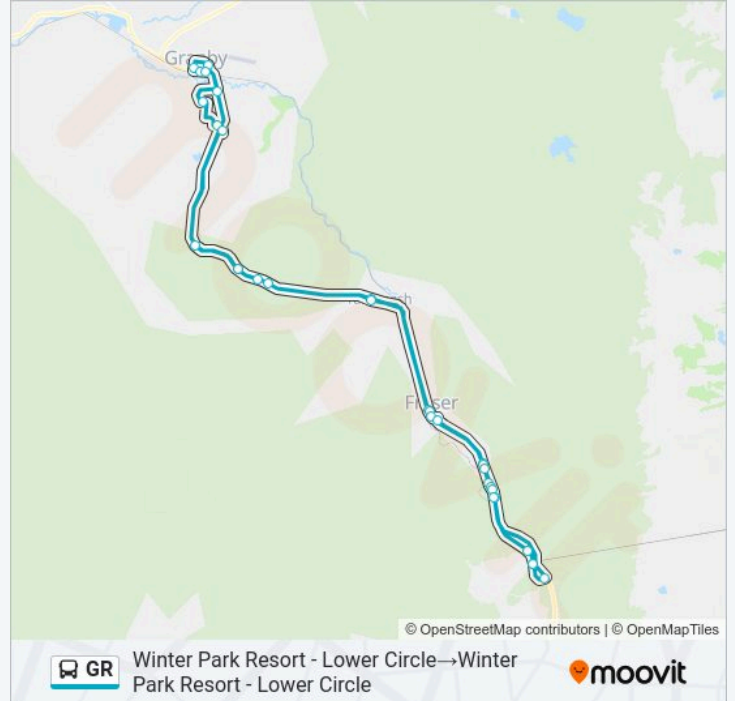

GR bus Info

Direction: Winter Park Resort - Lower Circle→Winter Park Resort - Lower Circle

Stops: 31

Trip Duration: 93 min

Line Summary:

Worldmark by Wyndam

City Market

Snow Mountain Ranch - Ymca - Southbound

Us 40 & Cr 5

Tabernash Southbound

Eastom Southbound

Goranson Station

Telemark Southbound

Hideaway Park Southbound

Vasquez Southbound

Beaver Village Southbound

Old Town Winter Park

Winter Park Resort - Lower Circle

Direction: Silver Creek Inn - Door Q→Winter Park Resort

19 stops

[VIEW LINE SCHEDULE](#)

Silver Creek Inn - Door Q

Middle Park Medical Center

6th Street & Garnett Avenue (Grand Meadows)

GR bus Info

Direction: Silver Creek Inn - Door Q→Winter Park Resort

Stops: 19

Trip Duration: 52 min

Line Summary:

Vasquez Southbound

Beaver Village Southbound

Old Town Winter Park