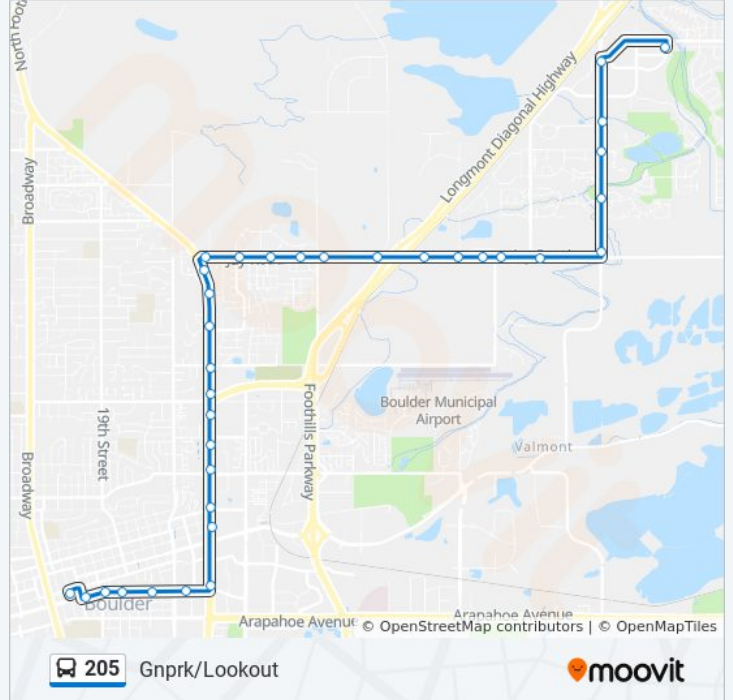

**205 bus Time Schedule**

Gnprk/Lookout Route Timetable:

Sunday	7:07 AM - 9:07 PM
Monday	6:07 AM - 9:07 PM
Tuesday	6:07 AM - 9:07 PM
Wednesday	6:07 AM - 9:07 PM
Thursday	6:07 AM - 9:07 PM
Friday	6:07 AM - 9:07 PM
Saturday	7:37 AM - 9:07 PM

**205 bus Info**

**Direction:** Gnprk/Lookout

**Stops:** 34

**Trip Duration:** 26 min

**Line Summary:**

- Jay Rd & 30th St
- Jay Rd & Saint Croix St
- Jay Rd & Lonetree Ct
- Jay Rd & 47th St
- Jay Rd & 51st St
- Jay Rd & Co 119
- Jay Rd & 55th St
- Jay Rd & Juhls Dr
- Jay Rd & 57th St
- Jay Rd & Spine Rd
- 63rd St & Jay Rd
- 63rd St & Twin Lakes Rd
- 63rd St & Nautilus Dr
- 63rd St & Longbow Dr
- 63rd St & Lookout Rd
- Gunpark Dr & Lookout Rd