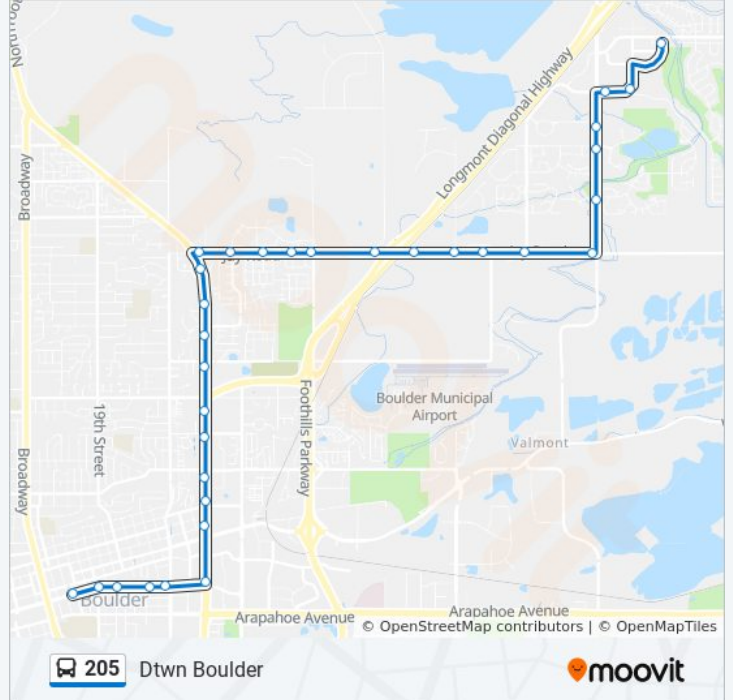

**Direction: Dtwn Boulder**

32 stops

[VIEW LINE SCHEDULE](#)

Gunpark Dr & Lookout Rd

Spine Rd & Williams Fork Trail

Spine Rd & 63rd St

63rd St & Longbow Dr

63rd St & Gunbarrel Ave

**205 bus Info**

**Direction:** Dtwn Boulder

**Stops:** 32

**Trip Duration:** 29 min

**Line Summary:**

28th St & Glenwood Dr  
 28th St & Valmont Rd  
 28th St & Mapleton Ave  
 28th St & Spruce St  
 28th St & Canyon Blvd  
 Canyon Blvd & Folsom St  
 Canyon Blvd & 22nd St  
 Canyon Blvd & 19th St  
 Canyon Blvd & 17th St  
 Downtown Boulder Station Gate K

**Direction: Gnprk/Lookout**

34 stops

[VIEW LINE SCHEDULE](#)

Downtown Boulder Station Gate B  
 Downtown Boulder Station Gate L  
 Canyon Blvd & 17th St  
 Canyon Blvd & 19th St  
 Canyon Blvd & 22nd St  
 Canyon Boulevard And Folsom Street  
 28th St & Canyon Blvd  
 28th St & Spruce St  
 28th St & Mapleton Ave  
 28th St & Valmont Rd  
 28th St & Glenwood Dr  
 28th St & Co 119  
 28th St & Co 119  
 28th St & Kalmia Ave  
 28th St & Palo Pkwy  
 3900 Block 28th St  
 28th St & Jay Rd  
 Jay Rd & 28th St

**205 bus Info**

**Direction:** Gnprk/Lookout

**Stops:** 34

**Trip Duration:** 26 min

**Line Summary:**

- Jay Rd & 30th St
- Jay Rd & Saint Croix St
- Jay Rd & Lonetree Ct
- Jay Rd & 47th St
- Jay Rd & 51st St
- Jay Rd & Co 119
- Jay Rd & 55th St
- Jay Rd & Juhls Dr
- Jay Rd & 57th St
- Jay Rd & Spine Rd
- 63rd St & Jay Rd
- 63rd St & Twin Lakes Rd
- 63rd St & Nautilus Dr
- 63rd St & Longbow Dr
- 63rd St & Lookout Rd
- Gunpark Dr & Lookout Rd