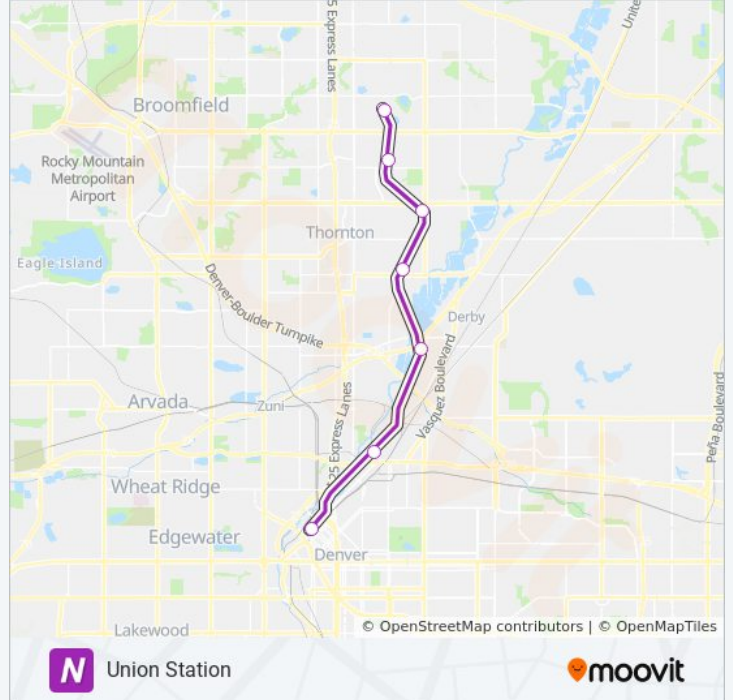

### Direction: 124th - Eastlake

7 stops

[VIEW LINE SCHEDULE](#)

Union Station

48th Ave/Brighton Blvd @ Nat'L Western Ctr

Commerce City / 72nd Ave Station

Original Thornton / 88th Ave Station

Thornton Crossroads / 104th Ave Station

### N train Info

**Direction:** 124th - Eastlake

**Stops:** 7

**Trip Duration:** 31 min

**Line Summary:**

**Direction: Union Station**

7 stops

[VIEW LINE SCHEDULE](#)

- Eastlake /124th Ave
- Northglenn / 112th Ave Station
- Thornton Crossroads / 104th Ave Station
- Original Thornton / 88th Ave Station
- Commerce City / 72nd Ave Station
- 48th Ave/Brighton Blvd @ Nat'L Western Ctr
- Union Station

**N train Info**

**Direction:** Union Station

**Stops:** 7

**Trip Duration:** 29 min

**Line Summary:**

N train time schedules and route maps are available in an offline PDF at [moovitapp.com](https://moovitapp.com). Use the [Moovit App](#) to see live bus times, train schedule or subway schedule, and step-by-step directions for all public transit in Denver - Boulder, CO.