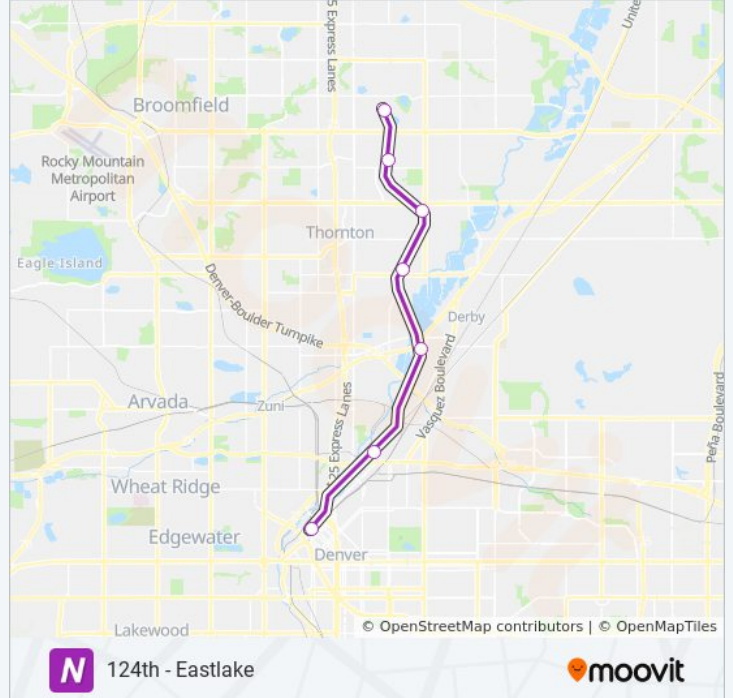

### Direction: 124th - Eastlake

7 stops

[VIEW LINE SCHEDULE](#)

Union Station

48th Ave/Brighton Blvd @ Nat'L Western Ctr

Commerce City / 72nd Ave Station

Original Thornton / 88th Ave Station

Thornton Crossroads / 104th Ave Station

Northglenn / 112th Ave Station

Eastlake /124th Ave

### N train Info

**Direction:** 124th - Eastlake

**Stops:** 7

**Trip Duration:** 31 min

**Line Summary:**

**Direction: Union Station**

7 stops

[VIEW LINE SCHEDULE](#)

- Eastlake /124th Ave
- Northglenn / 112th Ave Station
- Thornton Crossroads / 104th Ave Station
- Original Thornton / 88th Ave Station
- Commerce City / 72nd Ave Station
- 48th Ave/Brighton Blvd @ Nat'L Western Ctr
- Union Station