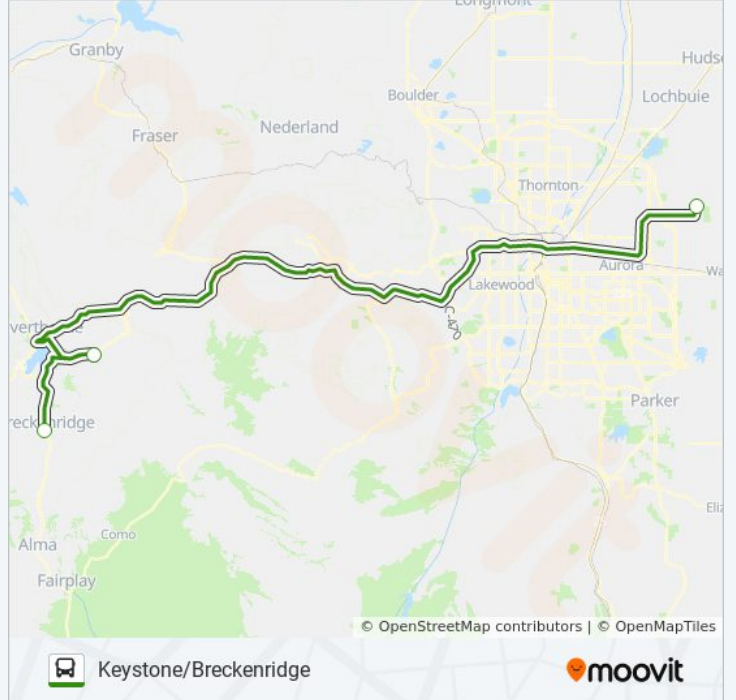

**Direction:** Eagle County Regional Airport

**Stops:** 3

**Trip Duration:** 60 min

**Line Summary:**

**Direction: Keystone/Breckenridge**

3 stops

[VIEW LINE SCHEDULE](#)

Denver International Airport

River Run

Breckenridge Station

**PEAK 1 EXPRESS bus Time Schedule**

Keystone/Breckenridge Route Timetable:

Sunday	8:00 AM - 11:15 PM
Monday	8:00 AM - 11:15 PM
Tuesday	8:00 AM - 11:15 PM
Wednesday	8:00 AM - 11:15 PM
Thursday	8:00 AM - 11:15 PM
Friday	8:00 AM - 11:15 PM
Saturday	8:00 AM - 11:15 PM

**PEAK 1 EXPRESS bus Info**

**Direction:** Keystone/Breckenridge

**Stops:** 3

**Trip Duration:** 130 min

**Line Summary:**

**Direction: Vail/Beaver Creek**

5 stops

[VIEW LINE SCHEDULE](#)

**PEAK 1 EXPRESS bus Info**

**Direction:** Vail/Beaver Creek

**Stops:** 5

**Trip Duration:** 153 min

**Line Summary:**

PEAK 1 EXPRESS bus time schedules and route maps are available in an offline PDF at [moovitapp.com](https://moovitapp.com). Use the [Moovit App](#) to see live bus times, train schedule or subway schedule, and step-by-step directions for all public transit in Denver - Boulder, CO.