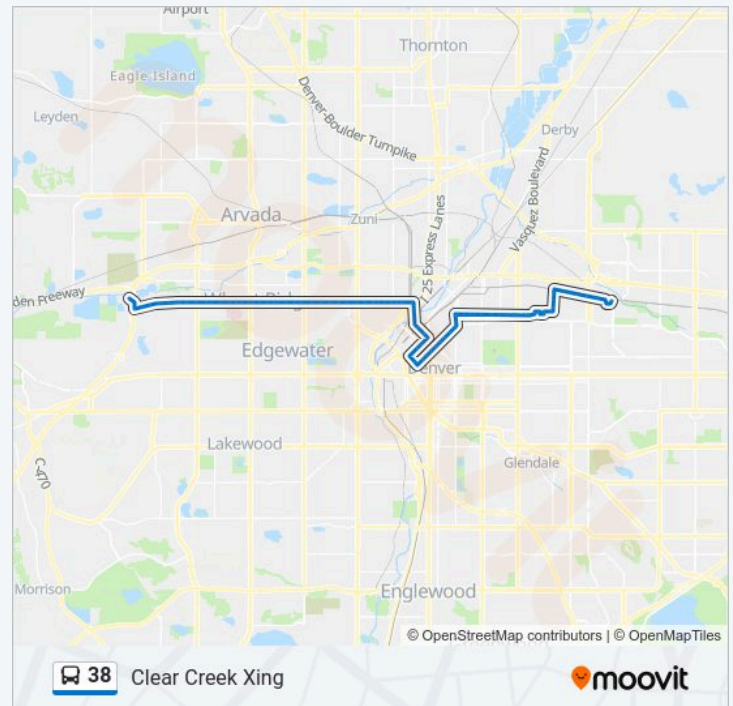

[VIEW LINE SCHEDULE](#)

- Central Park Station Gate C2
- Smith Rd & Syracuse St.
- Smith Rd & Poplar St
- Smith Rd & Newport St
- Smith Rd & Monaco Pkwy
- Smith Rd & Kearney St
- Holly St & Smith Rd
- Holly St & 39th Ave
- Holly St & 36th Ave
- 35th Ave & Holly St
- 35th Ave & Forest St
- Forest St & 34th Ave
- 35th Ave & Elm St
- Dahlia St & 35th Ave
- Bruce Randolph Ave & Cherry St
- Bruce Randolph Ave & Bellaire St
- Bruce Randolph Ave & Colorado Blvd
- Bruce Randolph Ave & Jackson St
- Bruce Randolph Ave & Madison St
- Bruce Randolph Ave & Steele St
- Bruce Randolph Ave & Fillmore St
- Bruce Randolph Ave & Clayton St
- Bruce Randolph Ave & York St
- Bruce Randolph Ave & Race St
- Bruce Randolph Ave & Williams St
- Bruce Randolph Ave & Franklin St
- Bruce Randolph Ave & Marion St
- Downing St & Bruce Randolph Ave
- Downing St & Milk Blvd
- Downing St & 31st Ave

Clear Creek Xing Route Timetable:

Sunday	12:35 AM - 11:36 PM
Monday	4:34 AM - 11:46 PM
Tuesday	4:34 AM - 11:46 PM
Wednesday	4:34 AM - 11:46 PM
Thursday	4:34 AM - 11:46 PM
Friday	4:34 AM - 11:46 PM
Saturday	4:25 AM - 11:35 PM

38 bus Info

Direction: Clear Creek Xing

Stops: 86

Trip Duration: 86 min

Line Summary:

30th & Downing Station

California St & 29th St

California St & 27th St