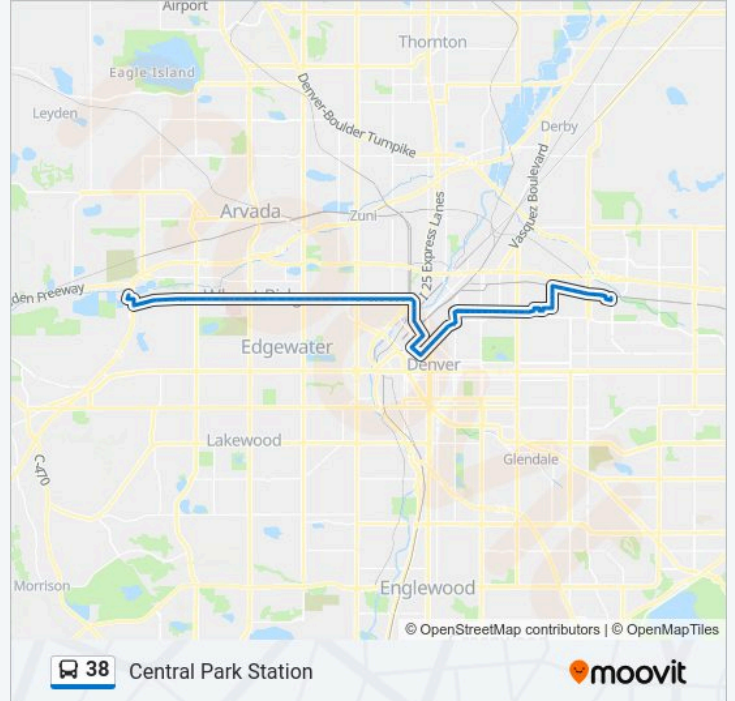

22nd St & Larimer St

Larimer St & 21st St

Larimer St & 19th St

17th St & Lawrence St

17th St & Arapahoe St [Y Stop]

Stout St & 18th St

Stout St & 19th St

Stout St & 21st St

Stout St & Park Ave

Stout St & 25th St

Stout St & 27th St

Stout St & 29th St

30th & Downing Station

Downing St & 31st Ave

Downing St & Milk Blvd

Downing St & Bruce Randolph Ave

Bruce Randolph Ave & Lafayette St

Bruce Randolph Ave & Franklin St

Bruce Randolph Ave & Williams St

Bruce Randolph Ave & Race St

Bruce Randolph Ave & York St

Bruce Randolph Ave & Elizabeth St

Bruce Randolph Ave & Fillmore St

W 38th Ave & Simmsct

W 38th Ave & Union Ct

W 38th Ave & Wright St

Youngfield St & W 38th Ave

Lutheran Hospital Wheat Ridge

38 bus time schedules and route maps are available in an offline PDF at moovitapp.com. Use the Moovit App to see live bus times, train schedule or subway schedule, and step-by-step directions for all public transit in Denver - Boulder, CO.