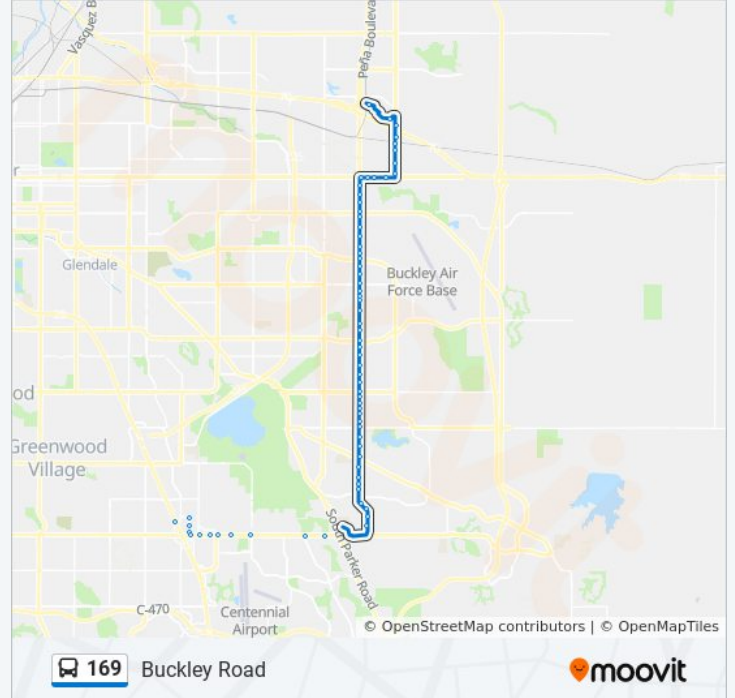

**169 bus Info**

**Direction:** 40th & Airport Stn Via Buckley Rd

**Stops:** 67

**Trip Duration:** 44 min

**Line Summary:**

S Buckley Rd & Wagontrail Pkwy

S Buckley Rd & Stanford Ave

S Buckley Rd & Quincy Ave

Airport Blvd & Centretech Pkwy

Airport Blvd & 2nd Ave

Airport Blvd & 6th Ave Nearside

Airport Blvd & 6th Ave Farside

Airport Blvd & 8th Ave

Airport Blvd & 10th Ave

Airport Blvd & 13th Ave

Colfax Ave & Airport Blvd

Colfax Ave & Roosevelt Way

Colfax Ave & Salida St

Colfax Ave & Zeno St

Tower Rd & Colfax Ave

Tower Rd & 19th Ave

Tower Rd & 22nd Pl

Tower Rd & Smith Rd

Tower Rd & 28th Ave

Tower Rd & 32nd Pkwy

Salida Ct & Walden St

40th Ave & Airport Blvd-Gateway Park Stn Gate  
G

**Direction: Arapahoe Crossing Via Buckley Rd**

58 stops

[VIEW LINE SCHEDULE](#)

40th Ave & Airport Blvd-Gateway Park Stn Gate  
G