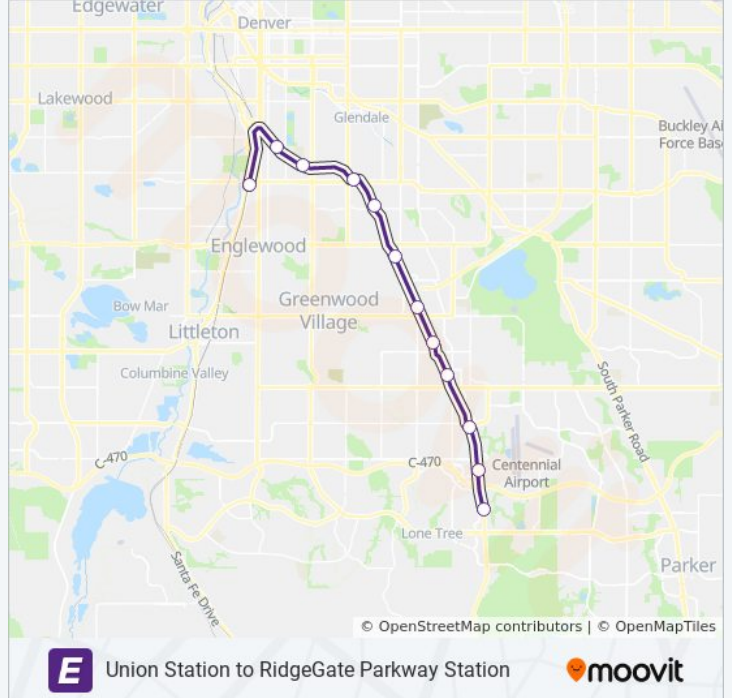

Use the Moovit App to find the closest E light rail station near you and find out when is the next E light rail arriving.

Direction: Lincoln

12 stops

[VIEW LINE SCHEDULE](#)

- Evans Station
- Louisiana & Pearl Station
- University Of Denver Station
- Colorado Station
- Yale Station
- Southmoor Station
- Belleview Station
- Orchard Station
- Arapahoe at Village Center Station
- Dry Creek Station
- County Line Station
- Lincoln Station

E light rail Time Schedule

Lincoln Route Timetable:

Sunday	2:50 AM - 4:11 AM
Monday	2:50 AM - 4:11 AM
Tuesday	2:50 AM - 4:11 AM
Wednesday	2:50 AM - 4:11 AM
Thursday	2:50 AM - 4:11 AM
Friday	2:50 AM - 4:11 AM
Saturday	2:50 AM - 4:11 AM

E light rail Info

Direction: Lincoln

Stops: 12

Trip Duration: 45 min

Line Summary:

Direction: Ridgeway

21 stops

[VIEW LINE SCHEDULE](#)

- Union Station Light Rail
- Ball Arena / Elitch Gardens Station
- Broncos Stadium at Mile High Station
- Auraria West Station
- 10th / Osage Station
- Alameda Station
- I-25 / Broadway Station
- Louisiana & Pearl Station
- University Of Denver Station
- Colorado Station
- Yale Station
- Southmoor Station
- Bellevue Station
- Orchard Station
- Arapahoe at Village Center Station
- Dry Creek Station
- County Line Station
- Lincoln Station