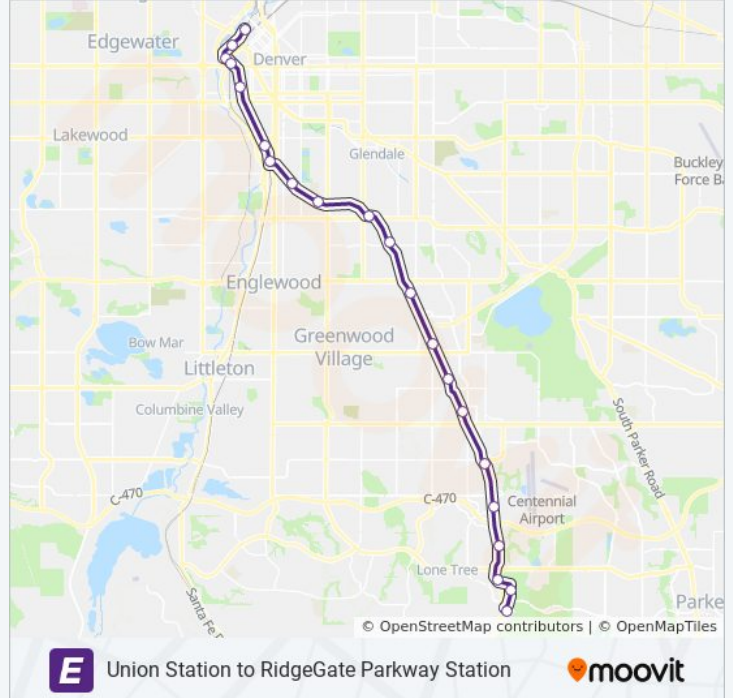

- Union Station Light Rail
- Ball Arena / Elitch Gardens Station
- Broncos Stadium at Mile High Station
- Auraria West Station
- 10th / Osage Station
- Alameda Station
- I-25 / Broadway Station
- Louisiana & Pearl Station
- University Of Denver Station
- Colorado Station
- Yale Station
- Southmoor Station
- Bellevue Station
- Orchard Station
- Arapahoe at Village Center Station
- Dry Creek Station
- County Line Station
- Lincoln Station

E light rail Info

Direction: Ridgeway

Stops: 21

Trip Duration: 56 min

Line Summary:

Sky Ridge Station

Lone Tree City Center Station

Ridgegate Parkway Station

Direction: Union Station

21 stops

[VIEW LINE SCHEDULE](#)

Ridgegate Parkway Station

Lone Tree City Center Station

Sky Ridge Station

Lincoln Station

County Line Station

Dry Creek Station

Arapahoe at Village Center Station

Orchard Station

Belleview Station

Southmoor Station

Yale Station

Colorado Station

University Of Denver Station