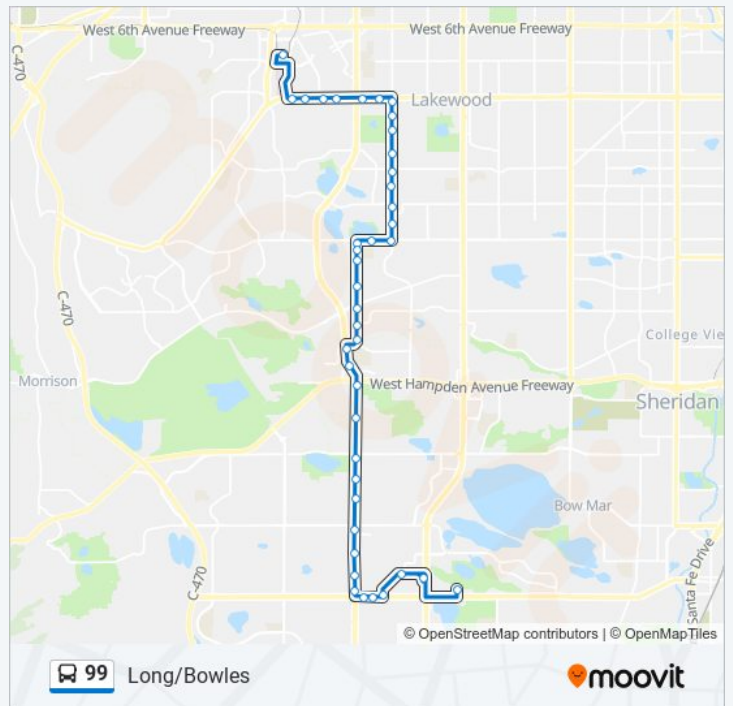

99 bus Info

Direction: Long/Bowles

Stops: 41

Trip Duration: 34 min

Line Summary:

S Garrison St & W Kentucky Ave

S Garrison St & W Mississippi Ave

S Garrison St & W Louisiana Ave

S Kipling St & Morrison Rd

S Kipling St & W Yale Ave

S Kipling St & W Cornell Pl

S Kipling Pkwy & W Dartmouth Ave

S Kipling Pkwy & W Girton Dr

S Kipling St & W Hampden Ave

S Kipling St & W Lehigh Ave

S Kipling St & W Quincy Ave

S Kipling St & S Lakehurst Way

S Kipling St & W Saratoga Ave

S Kipling St & W Belleview Ave

S Kipling St & W Montgomery Ave

S Kipling St & W Alamo Pl

S Kipling St & W Bowles Ave

W Bowles Ave & S Kipling St

W Bowles Ave & S Holland Way

W Cross Dr & W Bowles Ave

W Cross Dr & S Estes St

Southwest Plaza

7400 Block W Long Dr

99 bus time schedules and route maps are available in an offline PDF at moovitapp.com. Use the [Moovit App](#) to see live bus times, train schedule or subway schedule, and step-by-step directions for all public transit in Denver - Boulder, CO.