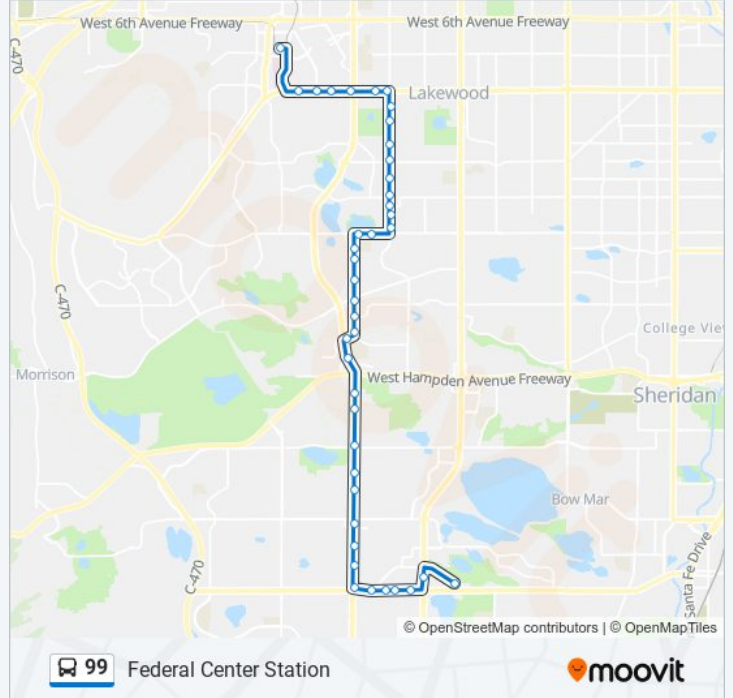

Use the Moovit App to find the closest 99 bus station near you and find out when is the next 99 bus arriving.

Direction: Federal Center Station

41 stops

[VIEW LINE SCHEDULE](#)

- 7400 Block W Long Dr
- 5700 Block S Wadsworth Blvd
- W Bowles Ave & S Estes St
- W Bowles Ave & S Flower St
- W Bowles Ave & W Cross Dr
- W Bowles Ave & S Holland Way
- S Kipling St & W Bowles Ave
- S Kipling St & W Alamo Pl
- S Kipling St & W Montgomery Ave
- S Kipling St & W Belleview Ave
- S Kipling St & W Saratoga Ave
- S Kipling St & W Stanford Ave
- S Kipling St & W Quincy Ave
- S Kipling St & W Lehigh Ave
- S Kipling St & W Hampden Ave
- S Kipling St & W Girton Dr
- W Dartmouth Pl & S Kipling Pkwy
- S Kipling St & W Cornell Pl
- S Kipling St & W Yale Ave
- S Kipling St & Morrison Rd
- S Kipling St & W Wesley Ave
- S Kipling St & W Warren Dr

99 bus Info

Direction: Federal Center Station

Stops: 41

Trip Duration: 33 min

Line Summary:

S Kipling St & W Evans Ave
 W Jewell Ave & S Kipling St
 W Jewell Ave & S Independence Ct
 S Garrison St & W Jewell Ave
 S Garrison St & W Mexico Ave
 S Garrison St & W Iowa Ave
 S Garrison St & W Florida Ave
 S Garrison St & W Louisiana Ave
 S Garrison St & W Mississippi Ave
 S Garrison St & W Kentucky Ave
 S Garrison St & W Center Ave
 S Garrison St & W Virginia Dr
 W Alameda Ave & S Garrison St
 W Alameda Ave & S Hoyt St
 W Alameda Ave & S Kipling St
 W Alameda Ave & S Moore St
 W Alameda Ave & S Oak St
 W Alameda Ave & S Quail St
 Federal Center Station Gate E

Direction: Long/Bowles

41 stops

[VIEW LINE SCHEDULE](#)

Federal Center Station Gate E
 W Alameda Ave & S Robb Way
 W Alameda Ave & S Pierson St
 W Alameda Ave & S Oak St
 W Alameda Ave & S Moore St
 W Alameda Ave & S Kipling St
 W Alameda Ave & S Hoyt St
 S Garrison St & W Alameda Ave
 S Garrison St & W Virginia Dr
 S Garrison St & W Center Ave