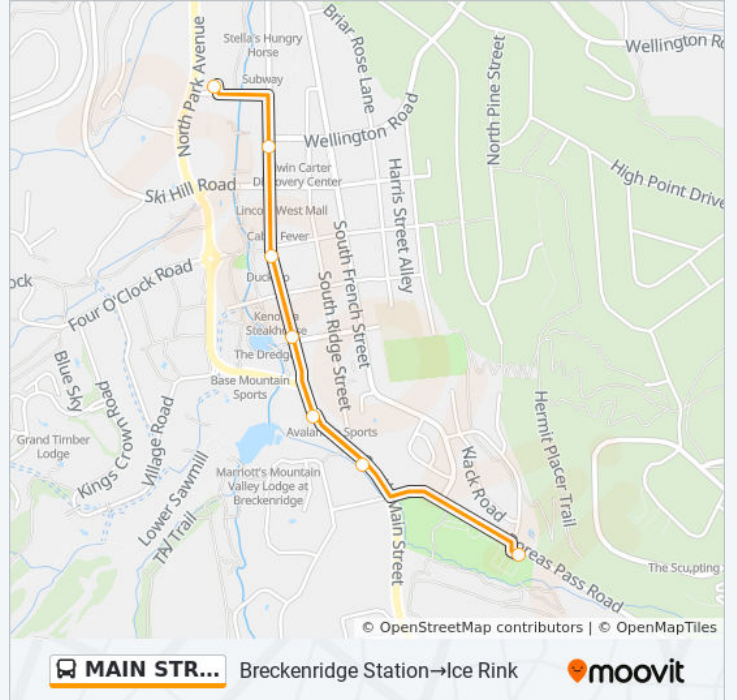

Use the Moovit App to find the closest MAIN STREET TROLLEY bus station near you and find out when is the next MAIN STREET TROLLEY bus arriving.

**Direction: Breckenridge Station→Ice Rink**

9 stops

[VIEW LINE SCHEDULE](#)

**MAIN STREET TROLLEY bus Info****Direction:** Breckenridge Station→Ice Rink**Stops:** 9**Trip Duration:** 10 min**Line Summary:**

**Direction: Ice Rink→Breckenridge Station**

10 stops

[VIEW LINE SCHEDULE](#)

Ice Rink→Breckenridge Station Route Timetable:

Sunday	8:10 AM - 7:40 PM
Monday	8:10 AM - 7:40 PM
Tuesday	8:10 AM - 7:40 PM
Wednesday	8:10 AM - 7:40 PM
Thursday	8:10 AM - 7:40 PM
Friday	8:10 AM - 7:40 PM
Saturday	8:10 AM - 7:40 PM

**MAIN STREET TROLLEY bus Info**

**Direction:** Ice Rink→Breckenridge Station

**Stops:** 10

**Trip Duration:** 20 min

**Line Summary:**

MAIN STREET TROLLEY bus time schedules and route maps are available in an offline PDF at [moovitapp.com](https://moovitapp.com). Use the [Moovit App](#) to see live bus times, train schedule or subway schedule, and step-by-step directions for all public transit in Denver - Boulder, CO.