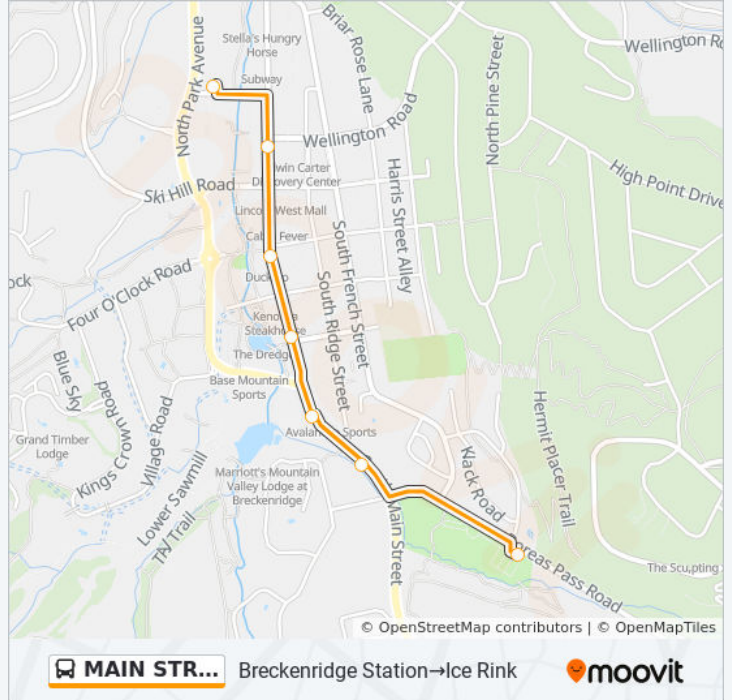

Use the Moovit App to find the closest MAIN STREET TROLLEY bus station near you and find out when is the next MAIN STREET TROLLEY bus arriving.

**Direction: Breckenridge Station→Ice Rink**

9 stops

[VIEW LINE SCHEDULE](#)

Breckenridge Station

Breckenridge Heritage

Wellington Lot

Welcome Center

Main St. &amp; Jefferson St.

Jefferson/French

Powder Ridge

Breckenridge Mtn Village

Ice Rink

**MAIN STREET TROLLEY bus Time Schedule**

Breckenridge Station→Ice Rink Route Timetable:

Sunday	8:00 AM - 7:30 PM
Monday	8:00 AM - 7:30 PM
Tuesday	8:00 AM - 7:30 PM
Wednesday	8:00 AM - 7:30 PM
Thursday	8:00 AM - 7:30 PM
Friday	8:00 AM - 7:30 PM
Saturday	8:00 AM - 7:30 PM

**MAIN STREET TROLLEY bus Info****Direction:** Breckenridge Station→Ice Rink**Stops:** 9**Trip Duration:** 10 min**Line Summary:**

**Direction: Ice Rink→Breckenridge Station**

10 stops

[VIEW LINE SCHEDULE](#)