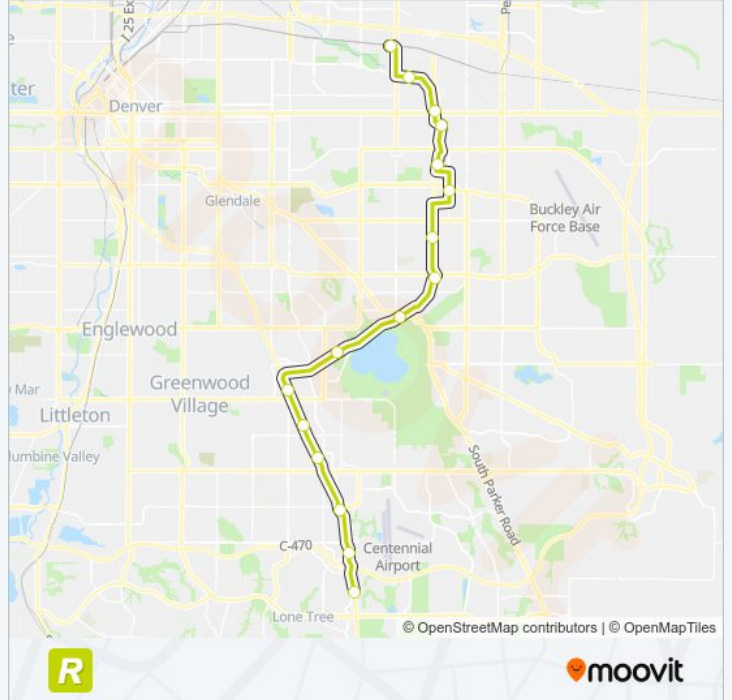

R light rail Info

Direction: Lincoln Station

Stops: 16

Trip Duration: 52 min

Line Summary:

Direction: Peoria Station

16 stops

[VIEW LINE SCHEDULE](#)

- Lincoln Station
- County Line Station
- Dry Creek Station
- Arapahoe at Village Center Station
- Orchard Station
- Bellevue Station
- Dayton Station
- Nine Mile Station
- Iliff Station
- Florida Station
- Aurora Metro Center Station
- 2nd & Abilene Station
- 13th Ave Station
- Colfax Station
- Fitzsimons Station
- Peoria Station

R light rail Time Schedule

Peoria Station Route Timetable:

Sunday	5:06 AM - 11:04 PM
Monday	5:05 AM - 11:04 PM
Tuesday	5:05 AM - 11:04 PM
Wednesday	5:05 AM - 11:04 PM
Thursday	5:05 AM - 11:04 PM
Friday	5:05 AM - 11:04 PM
Saturday	5:06 AM - 11:04 PM

R light rail Info

Direction: Peoria Station

Stops: 16

Trip Duration: 52 min

Line Summary:

R light rail time schedules and route maps are available in an offline PDF at moovitapp.com. Use the [Moovit App](#) to see live bus times, train schedule or subway schedule, and step-by-step directions for all public transit in Denver - Boulder, CO.