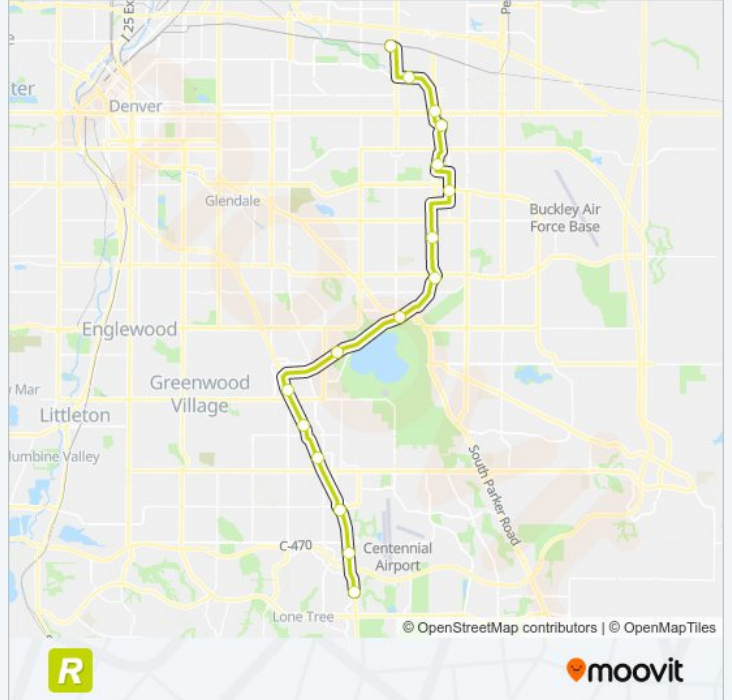

Lincoln Station to Peoria Station

Get The App

The R light rail line (Lincoln Station to Peoria Station) has 2 routes. For regular weekdays, their operation hours are:
(1) Lincoln Station: 5:25 AM - 11:47 PM (2) Peoria Station: 5:05 AM - 11:04 PM
Use the Moovit App to find the closest R light rail station near you and find out when is the next R light rail arriving.

Direction: Lincoln Station

16 stops

[VIEW LINE SCHEDULE](#)

- Peoria Station
- Fitzsimons Station
- Colfax Station
- 13th Ave Station
- 2nd & Abilene Station
- Aurora Metro Center Station
- Florida Station
- Iliff Station
- Nine Mile Station
- Dayton Station
- Bellevue Station
- Orchard Station
- Arapahoe at Village Center Station
- Dry Creek Station
- County Line Station
- Lincoln Station

R light rail Time Schedule

Lincoln Station Route Timetable:

Sunday	5:24 AM - 11:51 PM
Monday	5:25 AM - 11:47 PM
Tuesday	5:25 AM - 11:47 PM
Wednesday	5:25 AM - 11:47 PM
Thursday	5:25 AM - 11:47 PM
Friday	5:25 AM - 11:47 PM
Saturday	5:24 AM - 11:51 PM

R light rail Info

Direction: Lincoln Station

Stops: 16

Trip Duration: 52 min

Line Summary:

Direction: Peoria Station

16 stops

[VIEW LINE SCHEDULE](#)