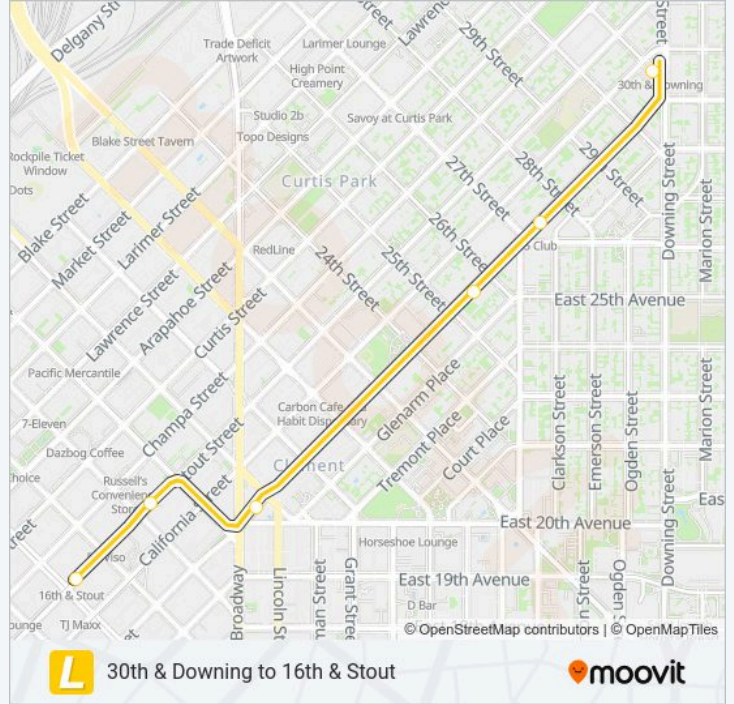

L light rail time schedules and route maps are available in an offline PDF at moovitapp.com. Use the Moovit App to see live bus times, train schedule or subway schedule, and step-by-step directions for all public transit in Denver - Boulder, CO.

© 2024 Moovit - All Rights Reserved