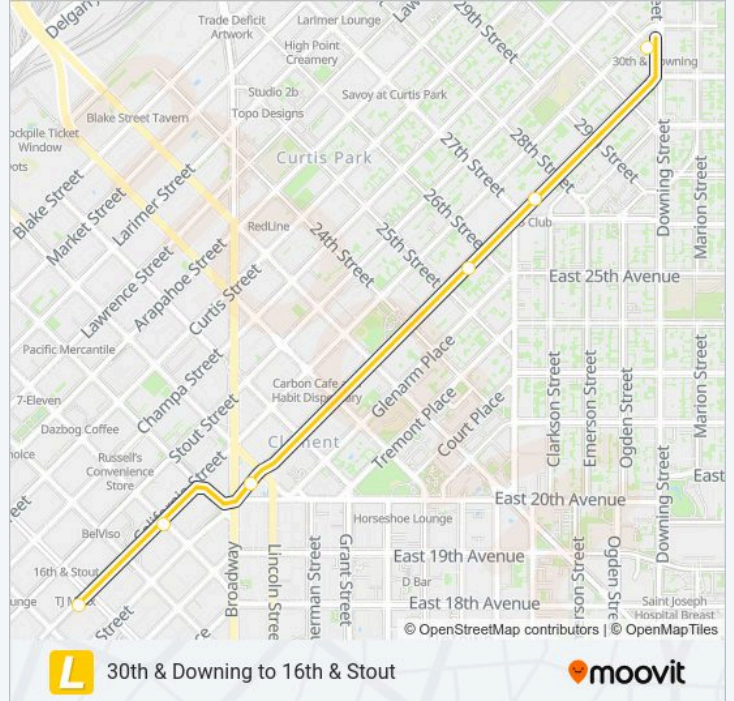

30th & Downing to 16th & Stout

Get The App

The L light rail line (30th & Downing to 16th & Stout) has 2 routes. For regular weekdays, their operation hours are:
(1) 30th & Downing: 6:14 AM-10:02 PM(2) 16th & Stout: 6:59 AM-9:45 PM
Use the Moovit App to find the closest L light rail station near you and find out when is the next L light rail arriving.

Direction: 30th & Downing

6 stops

[VIEW LINE SCHEDULE](#)

- 16th & California Station
- 18th & California Station
- 20th St / Welton Station
- 25th St / Welton Station
- 27th & Welton Station
- 30th & Downing Station

L light rail Time Schedule

30th & Downing Route Timetable:

Monday	6:14 AM-10:02 PM
Tuesday	6:14 AM-10:02 PM
Wednesday	6:14 AM-10:02 PM
Thursday	6:14 AM-10:02 PM
Friday	6:14 AM-10:02 PM
Saturday	6:17 AM-10:05 PM
Sunday	6:17 AM-10:05 PM

L light rail Info

Direction: 30th & Downing

Stops: 6

Trip Duration: 12 min

Line Summary:

Direction: 16th & Stout

6 stops

[VIEW LINE SCHEDULE](#)