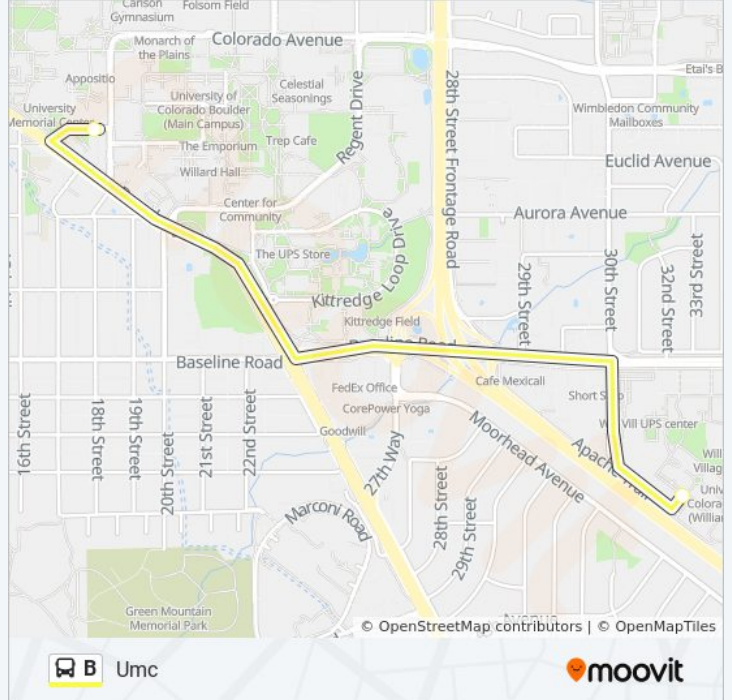

B bus time schedules and route maps are available in an offline PDF at moovitapp.com. Use the [Moovit App](#) to see live bus times, train schedule or subway schedule, and step-by-step directions for all public transit in Denver - Boulder, CO.

[About Moovit](#) • [MaaS Solutions](#) • [Supported Countries](#) • [Mooviter Community](#)

© 2024 Moovit - All Rights Reserved

Check Live Arrival Times