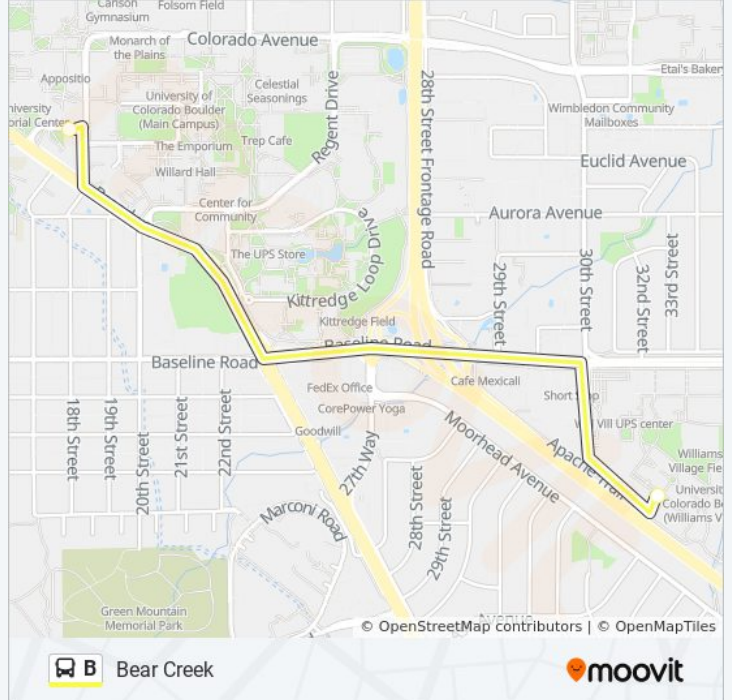

Bear Creek

Get The App

The B bus line (Bear Creek) has 2 routes. For regular weekdays, their operation hours are:

(1) Bear Creek: 7:21 AM - 2:51 PM (2) Umc: 7:08 AM - 2:36 PM

Use the Moovit App to find the closest B bus station near you and find out when is the next B bus arriving.

Direction: Bear Creek

2 stops

[VIEW LINE SCHEDULE](#)

Euclid Ave & 18th St

Bear Creek

B bus Time Schedule

Bear Creek Route Timetable:

Sunday	Not Operational
Monday	7:21 AM - 2:51 PM
Tuesday	7:21 AM - 2:51 PM
Wednesday	7:21 AM - 2:51 PM
Thursday	7:21 AM - 2:51 PM
Friday	7:21 AM - 2:51 PM
Saturday	Not Operational

B bus Info

Direction: Bear Creek

Stops: 2

Trip Duration: 9 min

Line Summary:

Direction: Umc

2 stops

[VIEW LINE SCHEDULE](#)

Bear Creek

Euclid Ave & 18th St

B bus Time Schedule

Umc Route Timetable:

Sunday	Not Operational
Monday	7:08 AM - 2:36 PM
Tuesday	7:08 AM - 2:36 PM
Wednesday	7:08 AM - 2:36 PM
Thursday	7:08 AM - 2:36 PM
Friday	7:08 AM - 2:36 PM
Saturday	Not Operational