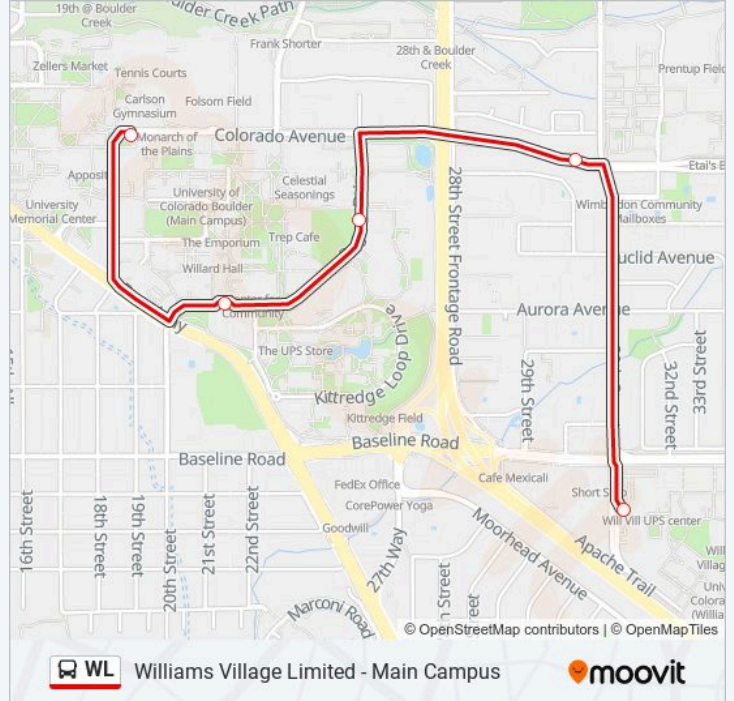

Direction: Main Campus

5 stops

[VIEW LINE SCHEDULE](#)

- Williams Village
- Colorado Ave & 30th St
- Regent Dr & Engineering Dr
- Regent Drive (Center For Community)
- Colorado Ave & 18th St

WL bus Time Schedule

WL bus Info

Direction: Main Campus

Stops: 5

Trip Duration: 9 min

Line Summary:

Direction: Williams Village

4 stops

[VIEW LINE SCHEDULE](#)

Colorado Ave & 18th St

Colorado Avenue And Folsom Street

Colorado Ave & 30th St

Williams Village

WL bus Time Schedule

Williams Village Route Timetable:

| | |
|-----------|-------------------|
| Sunday | Not Operational |
| Monday | 7:06 AM - 3:07 PM |
| Tuesday | 7:06 AM - 3:07 PM |
| Wednesday | 7:06 AM - 3:07 PM |
| Thursday | 7:06 AM - 3:07 PM |
| Friday | 7:06 AM - 3:07 PM |
| Saturday | Not Operational |

WL bus Info

Direction: Williams Village

Stops: 4

Trip Duration: 11 min

Line Summary:

WL bus time schedules and route maps are available in an offline PDF at moovitapp.com. Use the Moovit App to see live bus times, train schedule or subway schedule, and step-by-step directions for all public transit in Denver - Boulder, CO.