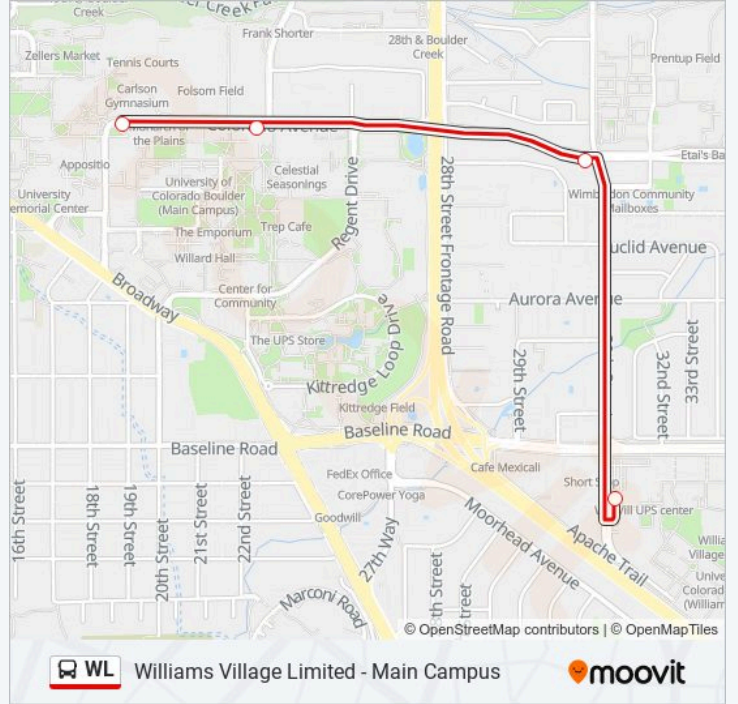

Direction: Main Campus

5 stops

[VIEW LINE SCHEDULE](#)

- Williams Village
- Colorado Ave & 30th St
- Regent Dr & Engineering Dr
- Regent Drive (Center For Community)
- Colorado Ave & 18th St

WL bus Time Schedule

WL bus Info

Direction: Main Campus

Stops: 5

Trip Duration: 9 min

Line Summary:

Direction: Williams Village

4 stops

[VIEW LINE SCHEDULE](#)

Colorado Ave & 18th St

Colorado Avenue And Folsom Street

Colorado Ave & 30th St

Williams Village

WL bus Time Schedule

Williams Village Route Timetable:

| | |
|-----------|-------------------|
| Sunday | Not Operational |
| Monday | 7:06 AM - 3:07 PM |
| Tuesday | 7:06 AM - 3:07 PM |
| Wednesday | 7:06 AM - 3:07 PM |
| Thursday | 7:06 AM - 3:07 PM |
| Friday | 7:06 AM - 3:07 PM |
| Saturday | Not Operational |

WL bus Info

Direction: Williams Village

Stops: 4

Trip Duration: 11 min

Line Summary:

WL bus time schedules and route maps are available in an offline PDF at moovitapp.com. Use the Moovit App to see live bus times, train schedule or subway schedule, and step-by-step directions for all public transit in Denver - Boulder, CO.