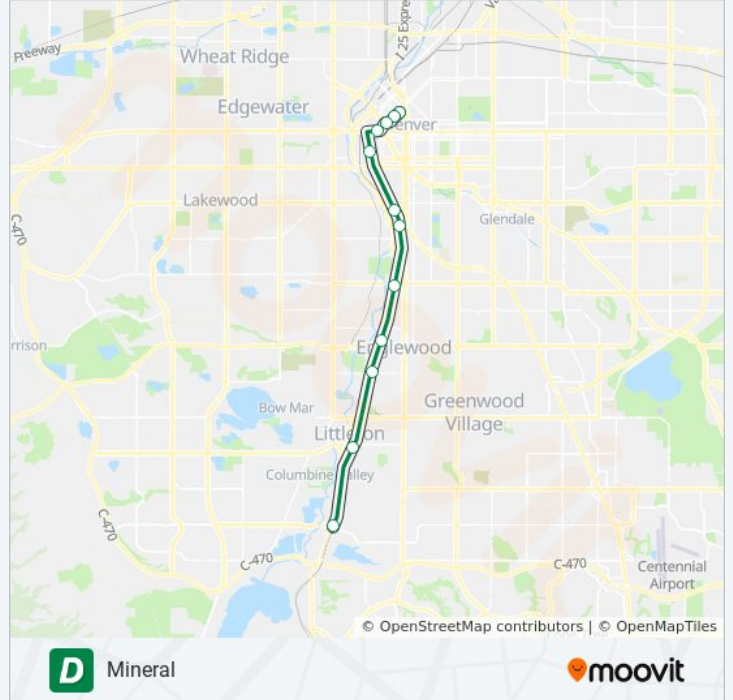

D light rail time schedules and route maps are available in an offline PDF at moovitapp.com. Use the [Moovit App](#) to see live bus times, train schedule or subway schedule, and step-by-step directions for all public transit in Denver - Boulder, CO.

[About Moovit](#) • [MaaS Solutions](#) • [Supported Countries](#) • [Mooviter Community](#)

© 2024 Moovit - All Rights Reserved

Check Live Arrival Times