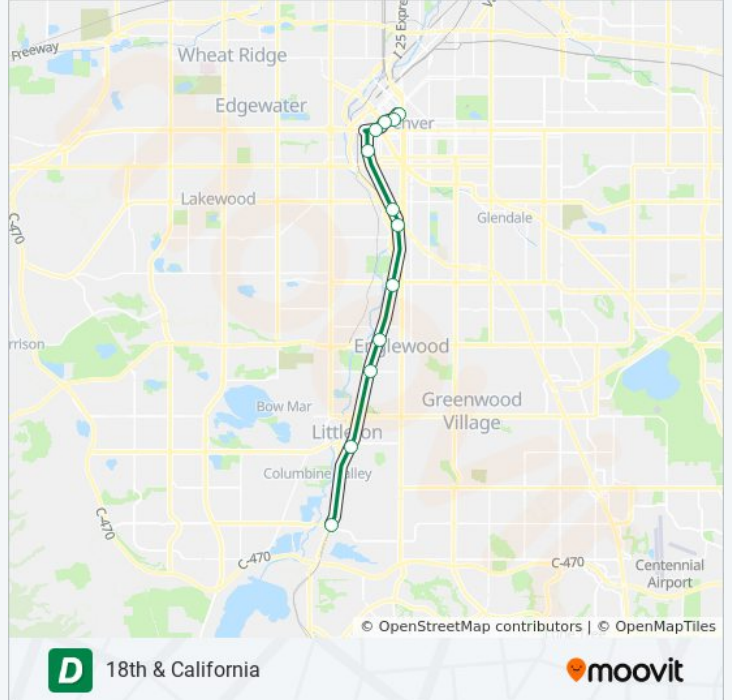

Use the Moovit App to find the closest D light rail station near you and find out when is the next D light rail arriving.

Direction: 18th & California

12 stops

[VIEW LINE SCHEDULE](#)

Littleton / Mineral Ave Station

Littleton / Downtown Station

Oxford-City Of Sheridan Station

Englewood Station

Evans Station

I-25 / Broadway Station

Alameda Station

10th / Osage Station

Colfax at Auraria Station

D light rail Info

Direction: 18th & California

Stops: 12

Trip Duration: 33 min

Line Summary:

Direction: Mineral

12 stops

[VIEW LINE SCHEDULE](#)

Englewood Station

Oxford-City Of Sheridan Station

Littleton / Downtown Station

Littleton / Mineral Ave Station

D light rail Time Schedule

Mineral Route Timetable:

Sunday	12:18 AM - 11:48 PM
Monday	3:48 AM - 11:48 PM
Tuesday	3:48 AM - 11:48 PM
Wednesday	3:48 AM - 11:48 PM
Thursday	3:48 AM - 11:48 PM
Friday	3:48 AM - 11:48 PM
Saturday	12:18 AM - 11:48 PM