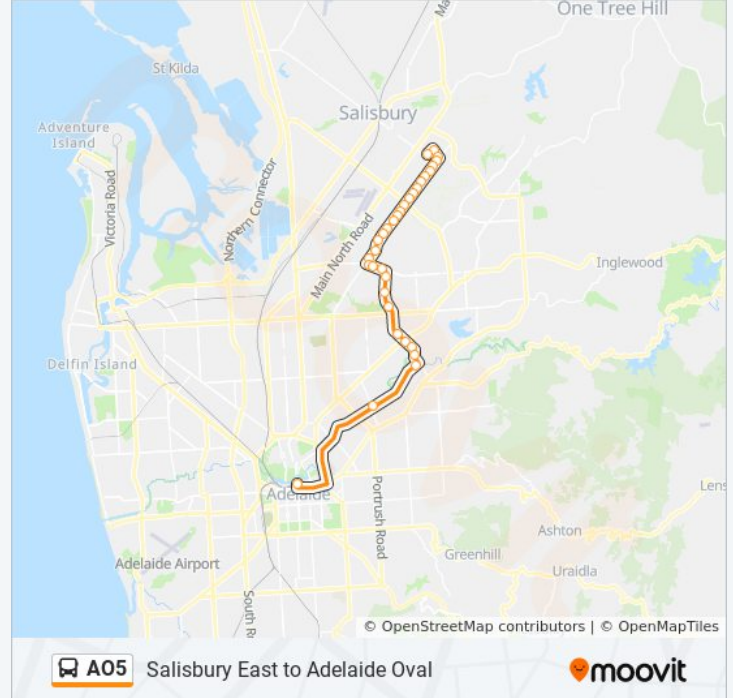

The AO5 bus line (Salisbury East to Adelaide Oval) has 2 routes. For regular weekdays, their operation hours are:
 (1) Adelaide Oval: 17:12 - 17:42(2) Salisbury East: 22:02 - 22:17
 Use the Moovit App to find the closest AO5 bus station near you and find out when is the next AO5 bus arriving.

AO5 bus Info

Direction: Adelaide Oval

Stops: 34

Trip Duration: 58 min

Line Summary:

Stop 37E Montague Rd - North side
 Stop 35A Walkleys Rd - East side
 Stop 34A Walkleys Rd - East side
 Stop 33A Walkleys Rd - East side
 Stop 28 Sudholz Rd - North East side
 Stop 29D Sudholz Rd - North East side
 Stop 29C Sudholz Rd - North East side
 Stop 29B Sudholz Rd - North side
 Stop 29A Darley Rd - East side
 Zone B Paradise Interchange - South East side
 Zone A Klemzig Interchange - East side
 Stop Z4 King William Rd - West side

A05 bus Info

Direction: Salisbury East

Stops: 33

Trip Duration: 40 min

Line Summary:

Stop 40A Bridge Rd - West side

Stop 41 Bridge Rd - North West side

Stop 42 Bridge Rd - West side

Stop 44B Bridge Rd - West side

Stop 45 Bridge Rd - North West side

Stop 45A Bridge Rd - North West side

Stop 45B Buckingham Dr - South West side

Stop 45C Buckingham Dr - South West side

Stop 46 Gloucester Ave - East side