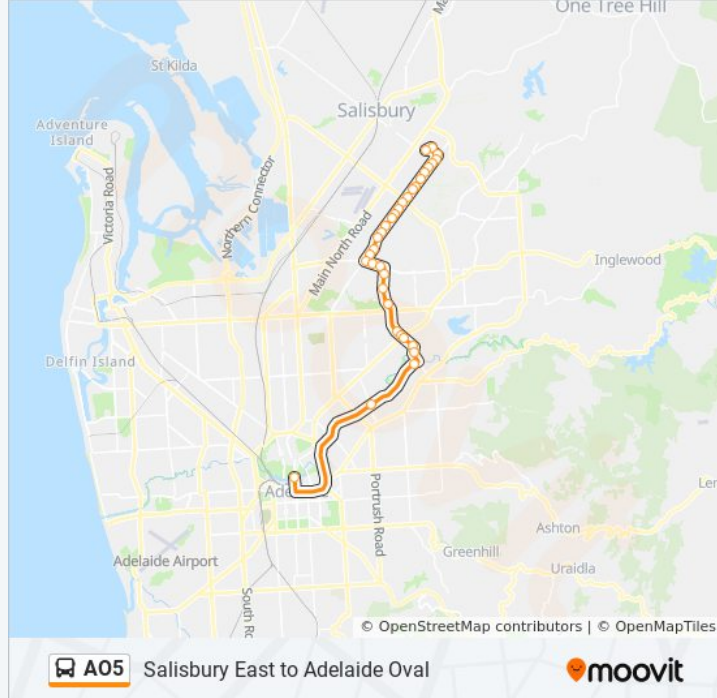

AO5 bus Info

Direction: Adelaide Oval

Stops: 34

Trip Duration: 58 min

Line Summary:

Stop 37E Montague Rd - North side

Stop 35A Walkleys Rd - East side

Stop 34A Walkleys Rd - East side

Stop 33A Walkleys Rd - East side

Stop 28 Sudholz Rd - North East side

Stop 29D Sudholz Rd - North East side

Stop 29C Sudholz Rd - North East side

Stop 29B Sudholz Rd - North side

Stop 29A Darley Rd - East side

Zone B Paradise Interchange - South East side

Zone A Klemzig Interchange - East side

Stop Z4 King William Rd - West side

Direction: Salisbury East

33 stops

[VIEW LINE SCHEDULE](#)

Stop AO5 King William Rd - East side

Zone B Klemzig Interchange - West side

Zone E Paradise Interchange - North West side

Stop 29A Darley Rd - West side

Stop 29B Sudholz Rd - South West side

Stop 29C Sudholz Rd - South side

Stop 28 Sudholz Rd - South West side