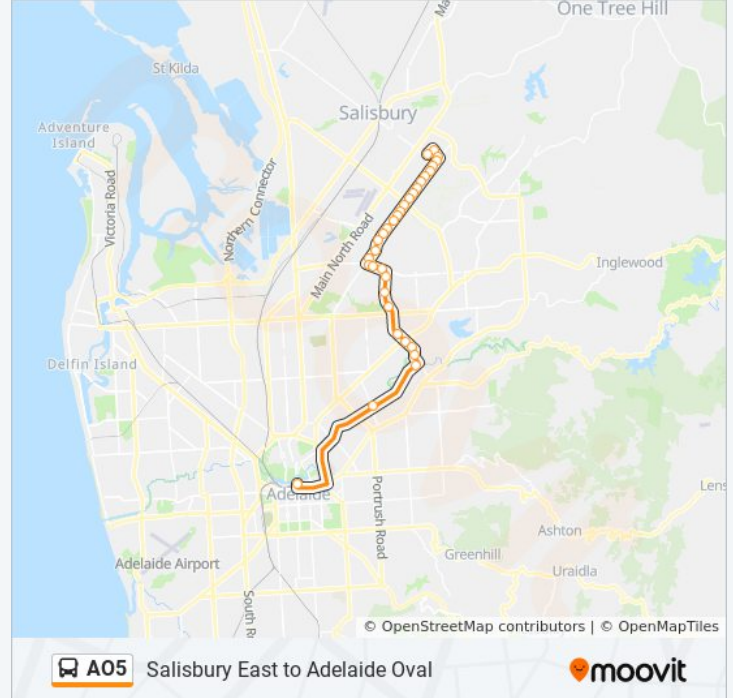

Salisbury East to Adelaide Oval

Get The App

The AO5 bus line (Salisbury East to Adelaide Oval) has 2 routes. For regular weekdays, their operation hours are:
 (1) Adelaide Oval: 11:05 - 11:35(2) Salisbury East: 16:15 - 16:30
 Use the Moovit App to find the closest AO5 bus station near you and find out when is the next AO5 bus arriving.

Stop 33A Walkleys Rd - East side

Stop 28 Sudholz Rd - North East side

Stop 29D Sudholz Rd - North East side

Stop 29C Sudholz Rd - North East side

Stop 29B Sudholz Rd - North side

Stop 29A Darley Rd - East side

A05 bus Info

Direction: Salisbury East

Stops: 33

Trip Duration: 40 min

Line Summary:

Stop 40A Bridge Rd - West side

Stop 41 Bridge Rd - North West side

Stop 42 Bridge Rd - West side

Stop 44B Bridge Rd - West side

Stop 45 Bridge Rd - North West side

Stop 45A Bridge Rd - North West side

Stop 45B Buckingham Dr - South West side

Stop 45C Buckingham Dr - South West side

Stop 46 Gloucester Ave - East side