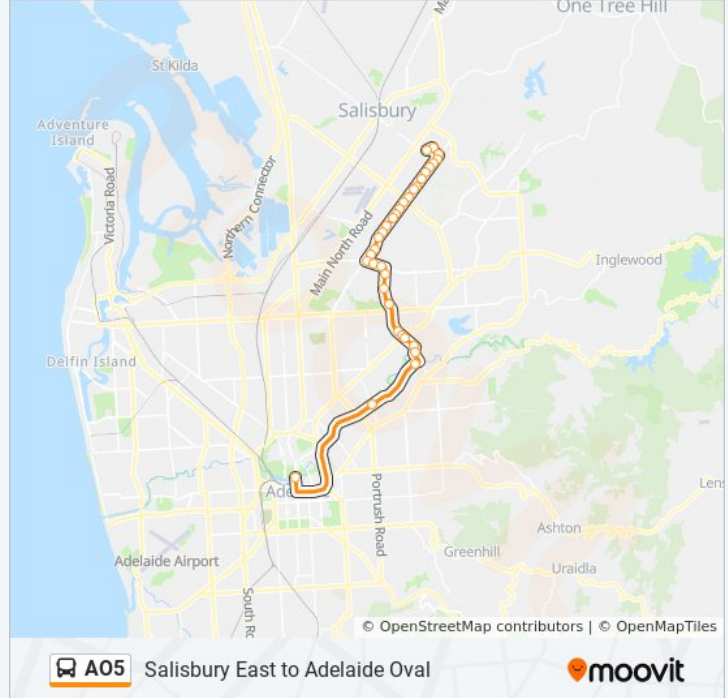

AO5 bus Info

Direction: Adelaide Oval

Stops: 34

Trip Duration: 58 min

Line Summary:

Stop 37E Montague Rd - North side
 Stop 35A Walkleys Rd - East side
 Stop 34A Walkleys Rd - East side
 Stop 33A Walkleys Rd - East side
 Stop 28 Sudholz Rd - North East side
 Stop 29D Sudholz Rd - North East side
 Stop 29C Sudholz Rd - North East side
 Stop 29B Sudholz Rd - North side
 Stop 29A Darley Rd - East side
 Zone B Paradise Interchange - South East side
 Zone A Klemzig Interchange - East side
 Stop Z4 King William Rd - West side

Direction: Salisbury East

33 stops

[VIEW LINE SCHEDULE](#)

Stop AO5 King William Rd - East side
 Zone B Klemzig Interchange - West side
 Zone E Paradise Interchange - North West side
 Stop 29A Darley Rd - West side
 Stop 29B Sudholz Rd - South West side
 Stop 29C Sudholz Rd - South side
 Stop 28 Sudholz Rd - South West side
 Stop 33A Walkleys Rd - West side
 Stop 34A Walkleys Rd - West side
 Stop 35A Walkleys Rd - West side
 Stop 37E Montague Rd - South side
 Stop 37D Montague Rd - South side
 Stop 37C Montague Rd - South side
 Stop 38A Bridge Rd - West side
 Stop 38B Bridge Rd - West side
 Stop 39 Bridge Rd - West side
 Stop 40 Bridge Rd - West side