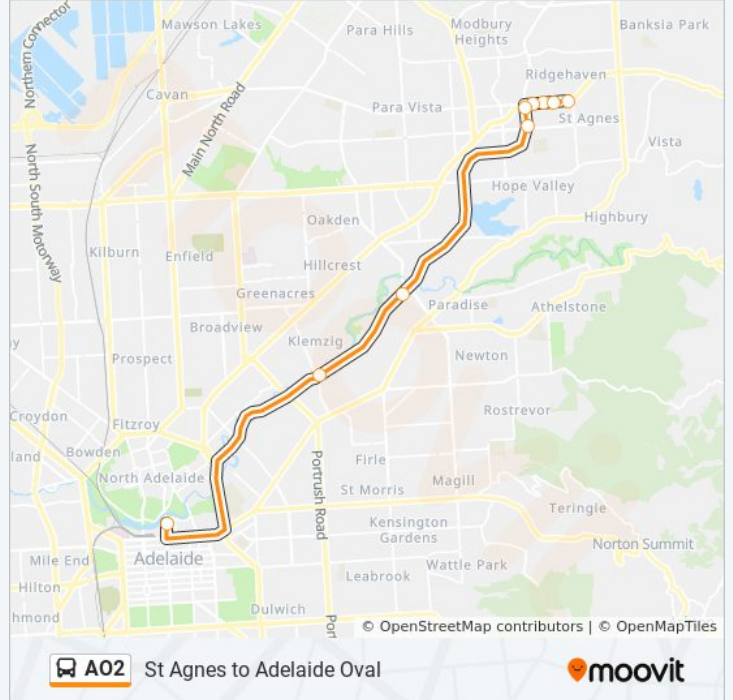

AO2 bus Info

Direction: Adelaide Oval

Stops: 9

Trip Duration: 37 min

Line Summary:

Direction: St Agnes Depot

9 stops

[VIEW LINE SCHEDULE](#)

- Stop AO2 King William Rd - East side
- Zone B Klemzig Interchange - West side
- Zone D Paradise Interchange - North West side
- Zone E Tea Tree Plaza Interchange - East side
- Stop 43A Golden Grove Ave - West side
- Stop 44 North East Rd - North side
- Stop 45 North East Rd - North side
- Stop 45A North East Rd - North side
- Stop 46 North East Rd - North West side

A02 bus Time Schedule

St Agnes Depot Route Timetable:

Sunday	Not Operational
Monday	Not Operational
Tuesday	Not Operational
Wednesday	Not Operational
Thursday	Not Operational
Friday	Not Operational
Saturday	9:55 PM - 10:40 PM

A02 bus Info

Direction: St Agnes Depot

Stops: 9

Trip Duration: 28 min

Line Summary:

A02 bus time schedules and route maps are available in an offline PDF at moovitapp.com. Use the [Moovit App](#) to see live bus times, train schedule or subway schedule, and step-by-step directions for all public transit in Adelaide.