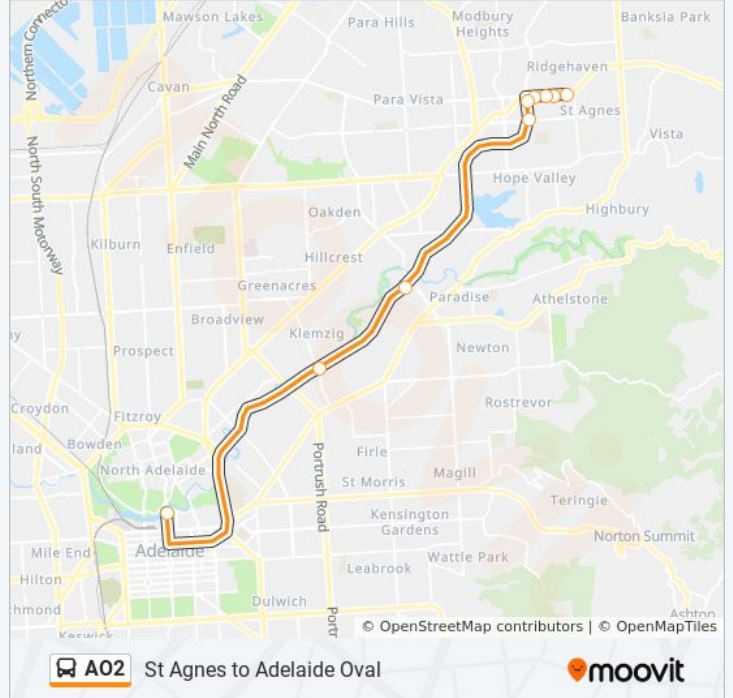

Use the Moovit App to find the closest AO2 bus station near you and find out when is the next AO2 bus arriving.

Direction: Adelaide Oval

9 stops

[VIEW LINE SCHEDULE](#)

- Stop 46 North East Rd - South East side
- Stop 45A North East Rd - South side
- Stop 45 North East Rd - South side
- Stop 44 North East Rd - South side
- Stop 43A Golden Grove Rd - East side
- Zone D Tea Tree Plaza Interchange - West side
- Zone B Paradise Interchange - South East side
- Zone A Klemzig Interchange - East side
- Stop Z4 King William Rd - West side

AO2 bus Info

Direction: Adelaide Oval

Stops: 9

Trip Duration: 37 min

Line Summary:

Direction: St Agnes Depot

9 stops

[VIEW LINE SCHEDULE](#)

- Stop AO2 King William Rd - East side
- Zone B Klemzig Interchange - West side
- Zone D Paradise Interchange - North West side
- Zone E Tea Tree Plaza Interchange - East side
- Stop 43A Golden Grove Ave - West side
- Stop 44 North East Rd - North side
- Stop 45 North East Rd - North side
- Stop 45A North East Rd - North side
- Stop 46 North East Rd - North West side

A02 bus Info

Direction: St Agnes Depot

Stops: 9

Trip Duration: 28 min

Line Summary:

A02 bus time schedules and route maps are available in an offline PDF at moovitapp.com. Use the [Moovit App](#) to see live bus times, train schedule or subway schedule, and step-by-step directions for all public transit in Adelaide.