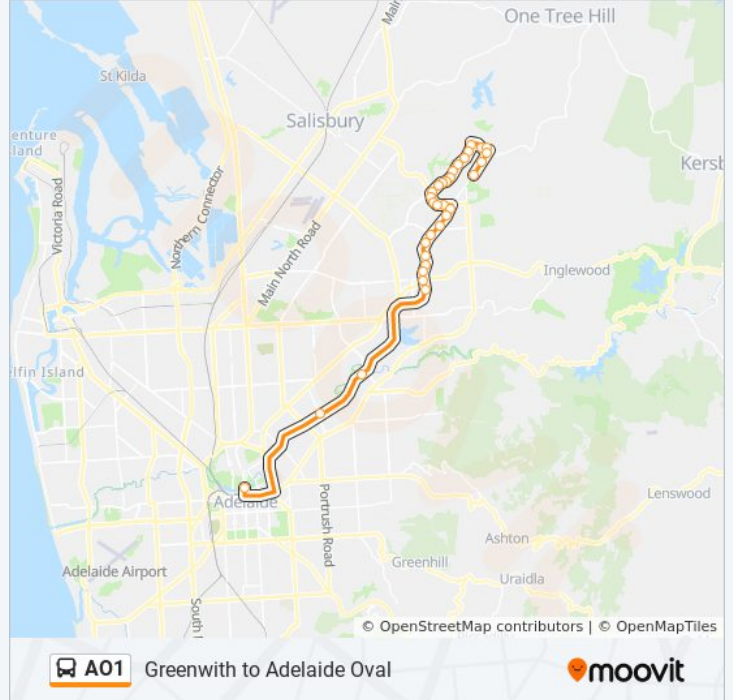

**Direction: Greenwith**

32 stops

[VIEW LINE SCHEDULE](#)

Stop AO1 King William Rd - East side  
 Zone B Klemzig Interchange - West side  
 Zone D Paradise Interchange - North West side  
 Zone E Tea Tree Plaza Interchange - East side  
 Stop 43A Golden Grove Rd - West side  
 Stop 44 Golden Grove Rd - West side  
 Stop 45 Golden Grove Rd - West side  
 Stop 46 Golden Grove Rd - West side  
 Stop 47 Golden Grove Rd - West side  
 Stop 48 Golden Grove Rd - West side  
 Stop 50 Golden Grove Rd - West side  
 Stop 51 Golden Grove Rd - West side  
 Stop 52 Golden Grove Rd - West side  
 Stop 61A The Grove Way / Bicentennial Dr - South side  
 Stop 61B The Grove Way - South side  
 Stop 62 The Grove Way - West side  
 Stop 62A The Grove Way - West side

**A01 bus Info**

**Direction:** Greenwith

**Stops:** 32

**Trip Duration:** 41 min

**Line Summary:**

- Stop 64 The Golden Way - North side
- Stop 65 The Golden Way - North West side
- Stop 66 The Golden Way - North West side
- Stop 67 The Golden Way - North West side
- Stop 68 The Golden Way - North West side
- Stop 69 The Golden Way - West side
- Stop 70 The Golden Way - West side
- Stop 71 The Golden Way - West side
- Stop 72 The Golden Way - West side
- Stop 73 The Golden Way - West side
- Stop 78 Golden Grove Rd - North West side
- Stop 78A Captain Robertson Ave - North side
- Stop 78B Golden Grove Rd - East side
- Stop 79 Golden Grove Rd - East side
- Stop 80 Golden Grove Rd - East side