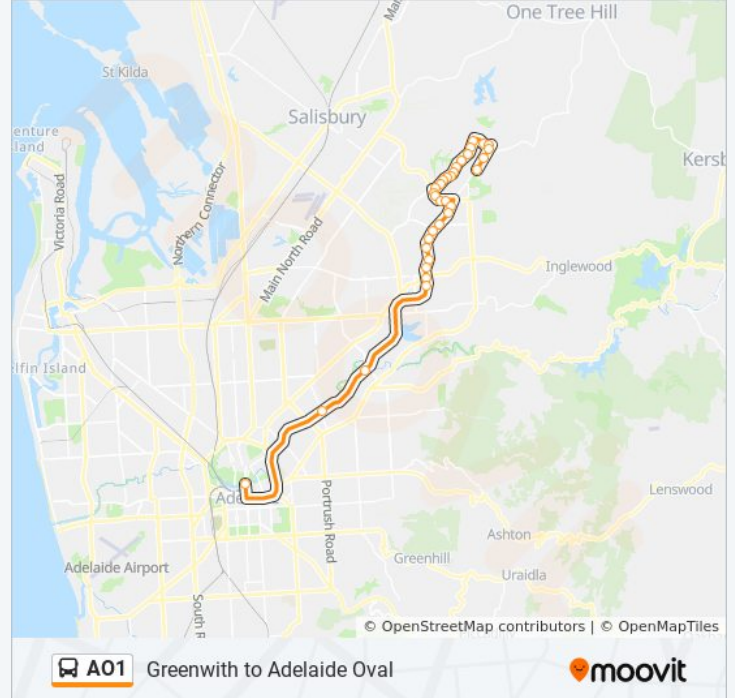

**Direction: Greenwith**

32 stops

[VIEW LINE SCHEDULE](#)

Stop AO1 King William Rd - East side  
 Zone B Klemzig Interchange - West side  
 Zone D Paradise Interchange - North West side  
 Zone E Tea Tree Plaza Interchange - East side  
 Stop 43A Golden Grove Rd - West side  
 Stop 44 Golden Grove Rd - West side  
 Stop 45 Golden Grove Rd - West side  
 Stop 46 Golden Grove Rd - West side  
 Stop 47 Golden Grove Rd - West side  
 Stop 48 Golden Grove Rd - West side  
 Stop 50 Golden Grove Rd - West side  
 Stop 51 Golden Grove Rd - West side  
 Stop 52 Golden Grove Rd - West side  
 Stop 61A The Grove Way / Bicentennial Dr - South side  
 Stop 61B The Grove Way - South side  
 Stop 62 The Grove Way - West side  
 Stop 62A The Grove Way - West side

**A01 bus Info**

**Direction:** Greenwith

**Stops:** 32

**Trip Duration:** 41 min

**Line Summary:**

- Stop 64 The Golden Way - North side
- Stop 65 The Golden Way - North West side
- Stop 66 The Golden Way - North West side
- Stop 67 The Golden Way - North West side
- Stop 68 The Golden Way - North West side
- Stop 69 The Golden Way - West side
- Stop 70 The Golden Way - West side
- Stop 71 The Golden Way - West side
- Stop 72 The Golden Way - West side
- Stop 73 The Golden Way - West side
- Stop 78 Golden Grove Rd - North West side
- Stop 78A Captain Robertson Ave - North side
- Stop 78B Golden Grove Rd - East side
- Stop 79 Golden Grove Rd - East side
- Stop 80 Golden Grove Rd - East side