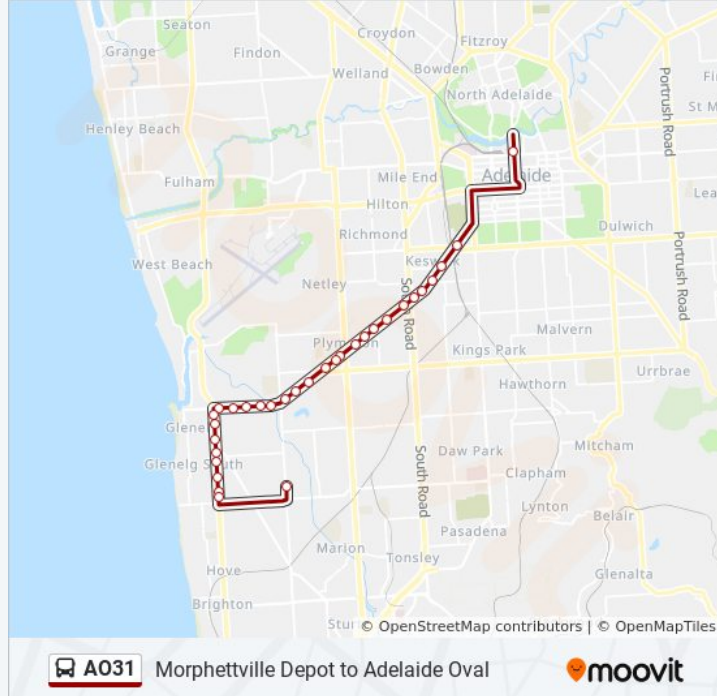

**Direction: Morphetville Depot**

31 stops

[VIEW LINE SCHEDULE](#)

- Stop AO23 and AO31 King William Rd - West side
- Stop 1 Anzac Hwy - South East side
- Stop 2 Anzac Hwy - South East side
- Stop 3 Anzac Hwy - South East side
- Stop 4 Anzac Hwy - South East side
- Stop 5 Anzac Hwy - South East side
- Stop 6 Anzac Hwy - South East side
- Stop 7 Anzac Hwy - South East side
- Stop 8 Anzac Hwy - South East side
- Stop 9 Anzac Hwy - South East side
- Stop 10 Anzac Hwy - South East side
- Stop 11 Anzac Hwy - South East side
- Stop 12 Anzac Hwy - South East side
- Stop 13 Anzac Hwy - South East side
- Stop 14 Anzac Hwy - South East side
- Stop 14A Anzac Hwy - South East side
- Stop 15 Anzac Hwy - South East side
- Stop 16 Anzac Hwy - South side

**AO31 bus Info**

**Direction:** Morphetville Depot

**Stops:** 31

**Trip Duration:** 42 min

**Line Summary:**

Stop 17 Anzac Hwy - South side

Stop 18 Anzac Hwy - South side

Stop 19 Anzac Hwy - South side

Stop 20 Anzac Hwy - South side

Stop 22 Brighton Rd - East side

Stop 23 Brighton Rd - East side

Stop 24 Brighton Rd - East side

Stop 25 Brighton Rd - East side

Stop 26 Brighton Rd - East side

Stop 27 Brighton Rd - East side

Stop 28 Brighton Rd - East side

Stop 29 Brighton Rd - East side

Stop AO Morphetville Bus Depot

AO31 bus time schedules and route maps are available in an offline PDF at [moovitapp.com](https://moovitapp.com). Use the [Moovit App](#) to see live bus times, train schedule or subway schedule, and step-by-step directions for all public transit in Adelaide.