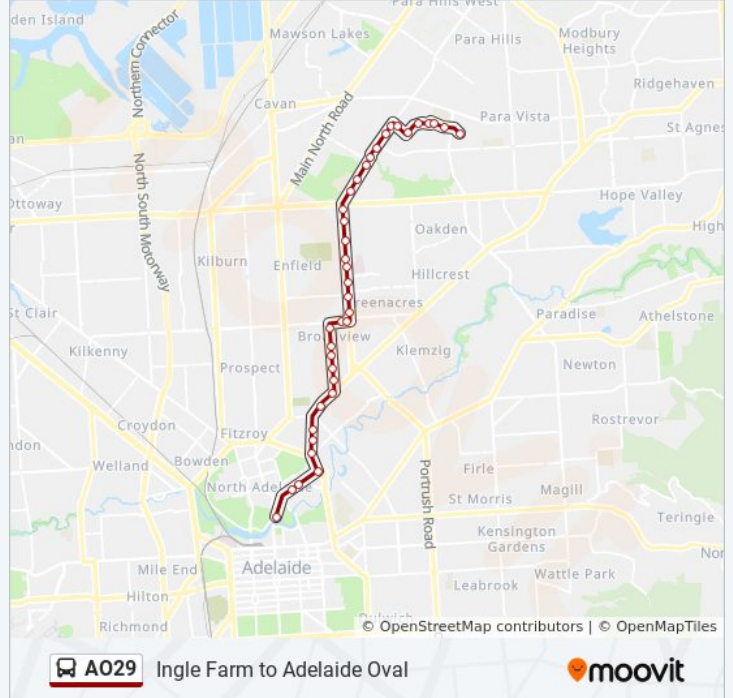

### Direction: Ingle Farm

38 stops

[VIEW LINE SCHEDULE](#)

Stop AO29 Sir Edwin Smith Ave - North West side

Stop 3 Melbourne St - North West side

Stop 3A Melbourne St - North West side

Stop 5 Melbourne St - North West side

### AO29 bus Info

**Direction:** Ingle Farm

**Stops:** 38

**Trip Duration:** 35 min

**Line Summary:**

- Stop 16 Galway Ave - West side
- Stop 17 Galway Ave - West side
- Stop 18 Galway Ave - West side
- Stop 19 Regency Rd / Moresby Ave - North side
- Stop 20 Regency Rd / Hampstead Rd - North side
- Stop 21 Hampstead Rd - West side
- Stop 22 Hampstead Rd - West side
- Stop 23 Hampstead Rd - West side
- Stop 24 Hampstead Rd - West side
- Stop 25 Hampstead Rd - West side
- Stop 26 Hampstead Rd - West side
- Stop 28 Hampstead Rd - West side
- Stop 29 Hampstead Rd - West side
- Stop 30 Briens Rd - West side
- Stop 31 Briens Rd - West side
- Stop 32 Briens Rd - West side
- Stop 33 Bridge Rd - West side
- Stop 34 Bridge Rd - West side
- Stop 35 Bridge Rd - West side
- Stop 36 Bridge Rd - West side
- Stop 37 Dulkara Rd - North East side
- Stop 38 Winara Dr - West side
- Stop 39 Winara Dr - North West side
- Stop 40 Winara Dr - North side
- Stop 40A Beovich Rd - North side
- Stop 41 Beovich Rd - North side
- Stop 42 Beovich Rd - North side