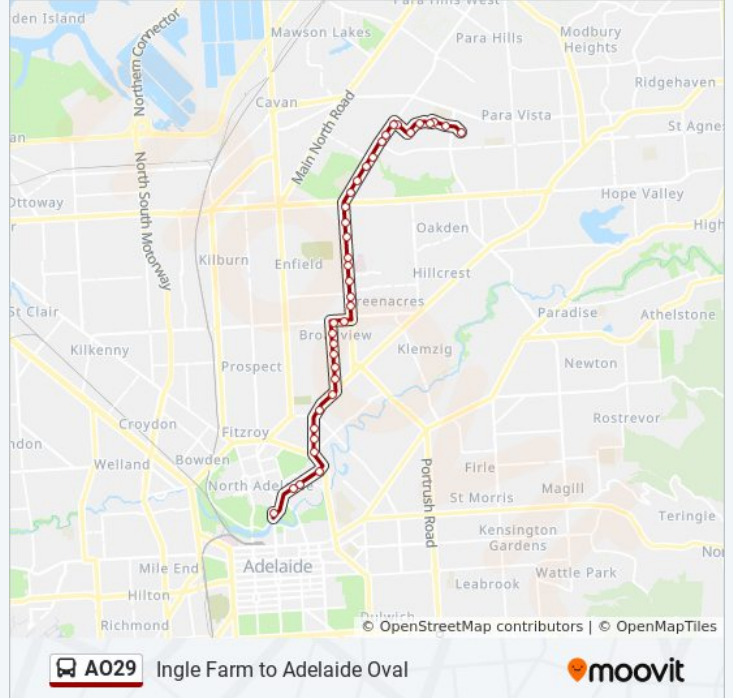

**AO29 bus Info**

**Direction:** Adelaide Oval

**Stops:** 39

**Trip Duration:** 49 min

**Line Summary:**

Stop 20 Regency Rd / Moresby Ave - South side

Stop 19 Regency Rd / Galway Ave - South side

Stop 18 Galway Ave - East side

Stop 8 Northcote Tce - East side

Stop 7 Northcote Tce - East side

Stop 5 Melbourne St - South East side

Stop 4 Melbourne St - South East side

Stop 3A Melbourne St - South East side

Stop 3 Melbourne St - South East side

Stop 1 King William Rd - West side

### Direction: Ingle Farm

38 stops

[VIEW LINE SCHEDULE](#)

Stop AO29 Sir Edwin Smith Ave - North West side

Stop 3 Melbourne St - North West side

Stop 3A Melbourne St - North West side

Stop 5 Melbourne St - North West side