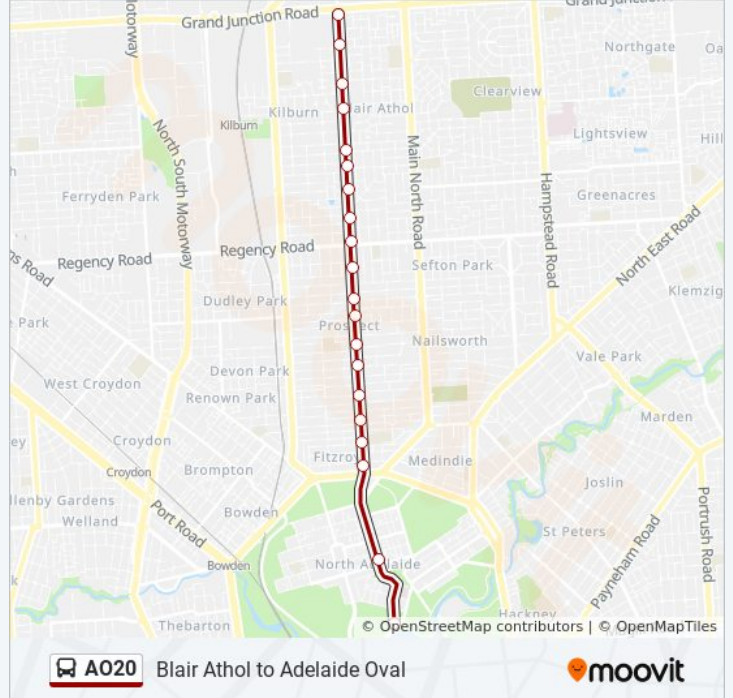

Use the Moovit App to find the closest A020 bus station near you and find out when is the next A020 bus arriving.

Direction: Adelaide Oval

20 stops

[VIEW LINE SCHEDULE](#)

- Stop 24 Prospect Rd - East side
- Stop 23 Prospect Rd - East side
- Stop 22 Prospect Rd - East side
- Stop 21 Prospect Rd - East side
- Stop 20 Prospect Rd - East side
- Stop 19 Prospect Rd - East side
- Stop 18 Prospect Rd - East side
- Stop 17 Prospect Rd - East side
- Stop 16 Prospect Rd - East side
- Stop 15 Prospect Rd - East side
- Stop 14 Prospect Rd - East side
- Stop 13 Prospect Rd - East side
- Stop 12 Prospect Rd - East side
- Stop 11 Prospect Rd - East side
- Stop 10 Prospect Rd - East side
- Stop 9 Prospect Rd - East side
- Stop 8 Prospect Rd - East side
- Stop 7 Prospect Rd - East side
- Stop 3 O'Connell St - East side
- Stop 1 King William Rd - East side

A020 bus Info

Direction: Adelaide Oval

Stops: 20

Trip Duration: 30 min

Line Summary:

Direction: Blair Athol

22 stops

[VIEW LINE SCHEDULE](#)

- Stop A020 Sir Edwin Smith Ave - North West side
- Stop 7 Prospect Rd - West side
- Stop 8 Prospect Rd - West side
- Stop 9 Prospect Rd - West side
- Stop 10 Prospect Rd - West side
- Stop 11 Prospect Rd - West side
- Stop 12 Prospect Rd - West side
- Stop 13 Prospect Rd - West side
- Stop 14 Prospect Rd - West side
- Stop 15 Prospect Rd - West side
- Stop 16 Prospect Rd - West side
- Stop 17 Prospect Rd - West side
- Stop 18 Prospect Rd - West side
- Stop 19 Prospect Rd - West side
- Stop 20 Prospect Rd - West side
- Stop 21 Prospect Rd - West side
- Stop 22 Prospect Rd - West side
- Stop 23 Prospect Rd - West side

A020 bus Info

Direction: Blair Athol

Stops: 22

Trip Duration: 27 min

Line Summary:

Stop 23A Prospect Rd - West side

Stop 23B Dover St - West side

Stop 24A Grand Junction Rd - South side