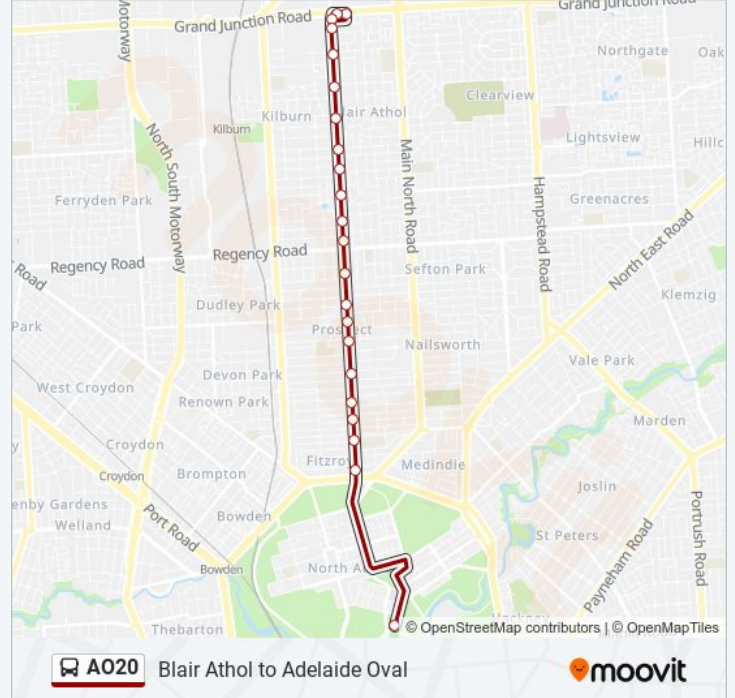

A020 bus Info

Direction: Adelaide Oval

Stops: 20

Trip Duration: 30 min

Line Summary:

Direction: Blair Athol

22 stops

[VIEW LINE SCHEDULE](#)

- Stop A020 Sir Edwin Smith Ave - North West side
- Stop 7 Prospect Rd - West side
- Stop 8 Prospect Rd - West side
- Stop 9 Prospect Rd - West side
- Stop 10 Prospect Rd - West side
- Stop 11 Prospect Rd - West side
- Stop 12 Prospect Rd - West side
- Stop 13 Prospect Rd - West side
- Stop 14 Prospect Rd - West side
- Stop 15 Prospect Rd - West side
- Stop 16 Prospect Rd - West side
- Stop 17 Prospect Rd - West side
- Stop 18 Prospect Rd - West side
- Stop 19 Prospect Rd - West side
- Stop 20 Prospect Rd - West side
- Stop 21 Prospect Rd - West side
- Stop 22 Prospect Rd - West side
- Stop 23 Prospect Rd - West side

A020 bus Info

Direction: Blair Athol

Stops: 22

Trip Duration: 27 min

Line Summary:

Stop 23A Prospect Rd - West side

Stop 23B Dover St - West side

Stop 24A Grand Junction Rd - South side

Stop 24 Prospect Rd - East side

A020 bus time schedules and route maps are available in an offline PDF at moovitapp.com. Use the [Moovit App](#) to see live bus times, train schedule or subway schedule, and step-by-step directions for all public transit in Adelaide.