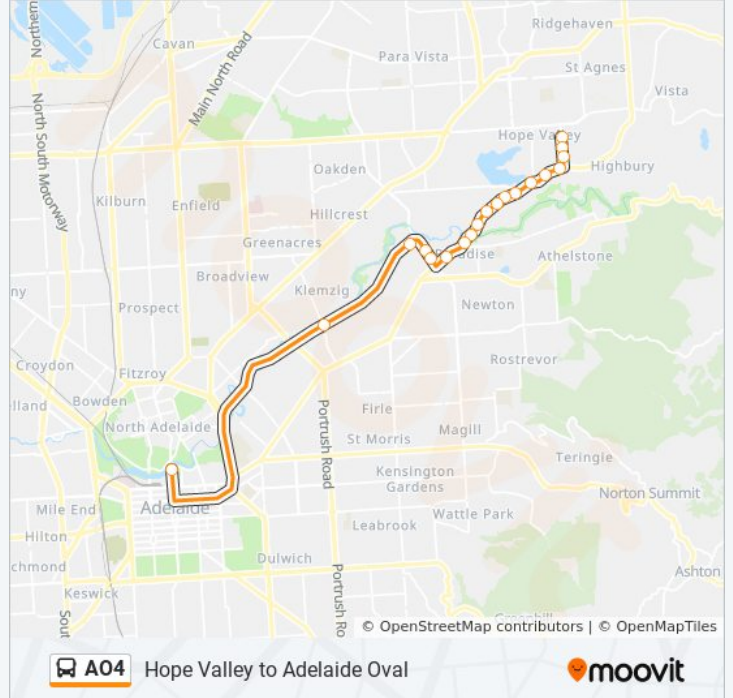

**Direction: Adelaide Oval**

19 stops

[VIEW LINE SCHEDULE](#)

- Stop 37A Valley Rd - East side
- Stop 37 Valley Rd - East side
- Stop 36A Valley Rd - East side
- Stop 36 Lower North East Rd - East side
- Stop 35 Lower North East Rd - South side
- Stop 34 Lower North East Rd - South side
- Stop 33 Lower North East Rd - East side
- Stop 32 Lower North East Rd - South East side
- Stop 31 Lower North East Rd - South East side
- Stop 30 Lower North East Rd - South East side
- Stop 29 Lower North East Rd - South East side
- Stop 28 Lower North East Rd - South East side
- Stop 27 Lower North East Rd - East side
- Stop 26A Lower North East Rd - South East side
- Stop 25 Darley Rd - South West side
- Stop 25A Darley Rd - West side
- Zone B Paradise Interchange - South East side
- Zone A Klemzig Interchange - East side
- Stop Z4 King William Rd - West side

**AO4 bus Info**

**Direction:** Adelaide Oval

**Stops:** 19

**Trip Duration:** 41 min

**Line Summary:**

### Direction: Hope Valley

20 stops

[VIEW LINE SCHEDULE](#)

- Stop AO4 King William Rd - East side
- Zone B Klemzig Interchange - West side
- Zone E Paradise Interchange - North West side
- Stop 25A Darley Rd - East side
- Stop 25 Darley Rd - North East side
- Stop 26 Lower North East Rd - North West side
- Stop 26A Lower North East Rd - North West side
- Stop 27 Lower North East Rd - West side
- Stop 28 Lower North East Rd - North West side
- Stop 29 Lower North East Rd - West side
- Stop 30 Lower North East Rd - North West side
- Stop 31 Lower North East Rd - North West side
- Stop 32 Lower North East Rd - North West side
- Stop 33 Lower North East Rd - North side
- Stop 34 Lower North East Rd - North side
- Stop 35 Lower North East Rd - North West side
- Stop 36 Lower North East Rd - West side
- Stop 36A Valley Rd - West side