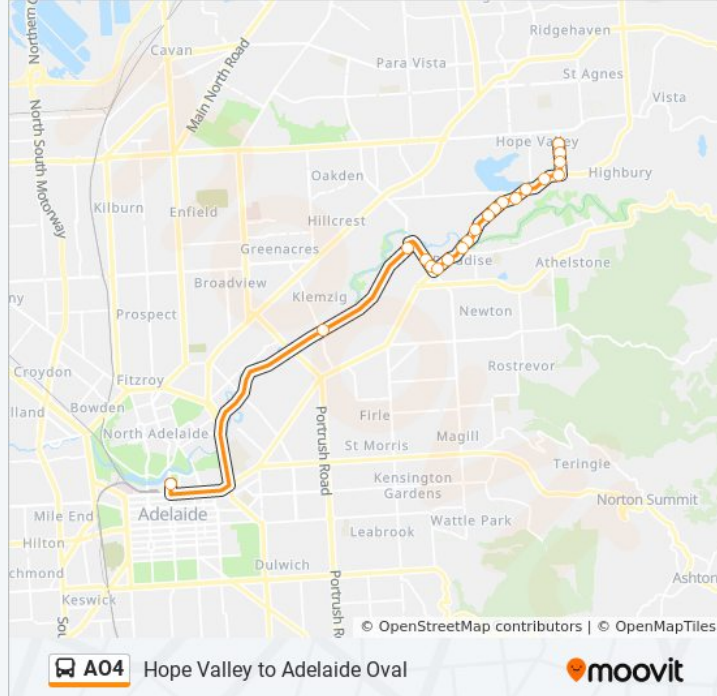

Hope Valley to Adelaide Oval

Get The App

The AO4 bus line (Hope Valley to Adelaide Oval) has 2 routes. For regular weekdays, their operation hours are:  
 (1) Adelaide Oval: 17:37 - 18:07(2) Hope Valley: 22:02 - 22:17  
 Use the Moovit App to find the closest AO4 bus station near you and find out when is the next AO4 bus arriving.

**AO4 bus Info**

**Direction:** Adelaide Oval

**Stops:** 19

**Trip Duration:** 41 min

**Line Summary:**

### Direction: Hope Valley

20 stops

[VIEW LINE SCHEDULE](#)

- Stop AO4 King William Rd - East side
- Zone B Klemzig Interchange - West side
- Zone E Paradise Interchange - North West side
- Stop 25A Darley Rd - East side
- Stop 25 Darley Rd - North East side
- Stop 26 Lower North East Rd - North West side
- Stop 26A Lower North East Rd - North West side
- Stop 27 Lower North East Rd - West side
- Stop 28 Lower North East Rd - North West side
- Stop 29 Lower North East Rd - West side
- Stop 30 Lower North East Rd - North West side
- Stop 31 Lower North East Rd - North West side
- Stop 32 Lower North East Rd - North West side
- Stop 33 Lower North East Rd - North side
- Stop 34 Lower North East Rd - North side
- Stop 35 Lower North East Rd - North West side
- Stop 36 Lower North East Rd - West side
- Stop 36A Valley Rd - West side

### A04 bus Info

**Direction:** Hope Valley

**Stops:** 20

**Trip Duration:** 31 min

**Line Summary:**

Stop 37 Valley Rd - West side

Stop 37A Valley Rd - West side

A04 bus time schedules and route maps are available in an offline PDF at [moovitapp.com](https://moovitapp.com). Use the [Moovit App](#) to see live bus times, train schedule or subway schedule, and step-by-step directions for all public transit in Adelaide.