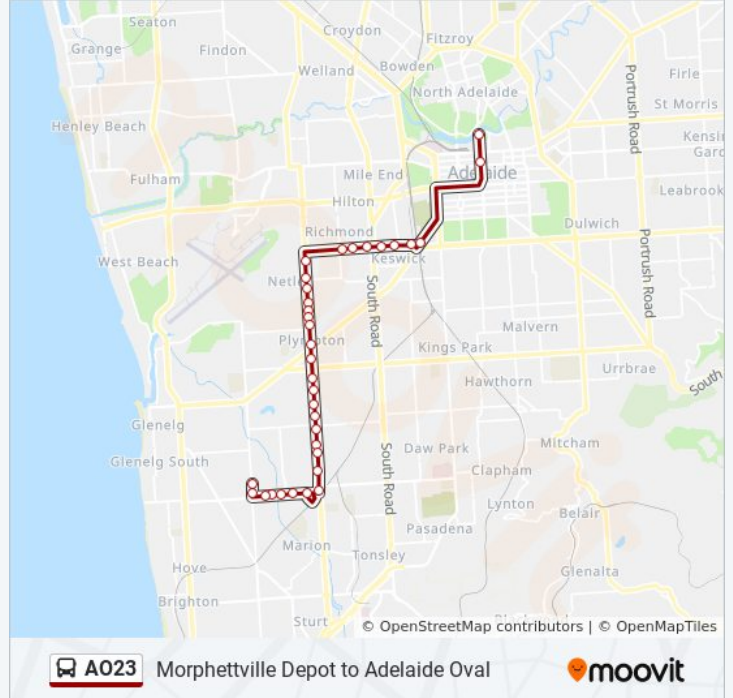

**AO23 bus Info**

**Direction:** Adelaide Oval

**Stops:** 34

**Trip Duration:** 50 min

**Line Summary:**

- Stop 9 Marion Rd - West side
- Stop 8H Marion Rd - West side
- Stop 8G Marion Rd - West side
- Stop 5 Richmond Rd - North side
- Stop 4 Richmond Rd - North side
- Stop 3A Richmond Rd - North side
- Stop 3 Richmond Rd - North side
- Stop 2 Richmond Rd - North side
- Stop 1A Richmond Rd - North side
- Stop 1 Anzac Hwy - North West side
- Stop X2 King William St - West side
- Stop Z4 King William Rd - West side

**Direction: Morphetville Depot**

32 stops

[VIEW LINE SCHEDULE](#)

- Stop AO23 and AO31 King William Rd - West side
- Stop 1 Anzac Hwy - South East side
- Stop 1A Richmond Rd - South side
- Stop 2 Richmond Rd - South side
- Stop 3 Richmond Rd - South side
- Stop 3A Richmond Rd - South side
- Stop 4 Richmond Rd - South side
- Stop 5 Richmond Rd - South side
- Stop 8G Marion Rd - East side
- Stop 8H Marion Rd - East side
- Stop 9 Marion Rd - East side
- Stop 9A Marion Rd - East side
- Stop 9B Marion Rd - East side
- Stop 9C Marion Rd - East side
- Stop 10 Marion Rd - East side
- Stop 11 Marion Rd - East side

**A023 bus Info**

**Direction:** Morphetville Depot

**Stops:** 32

**Trip Duration:** 39 min

**Line Summary:**

- Stop 12 Marion Rd - East side
- Stop 13 Marion Rd - East side
- Stop 14 Marion Rd - East side
- Stop 15 Marion Rd - East side
- Stop 16 Marion Rd - East side
- Stop 17 Marion Rd - East side
- Stop 18 Marion Rd - East side
- Stop 19 Marion Rd - East side
- Stop 20 Marion Rd - East side
- Stop 21 Marion Rd - East side
- Stop 22 Oaklands Rd - South side
- Stop 22A Oaklands Rd - South side
- Stop 22B Oaklands Rd - South side
- Stop 23 Oaklands Rd - South side
- Stop 24 Oaklands Rd - South side
- Stop AO Morphetville Bus Depot