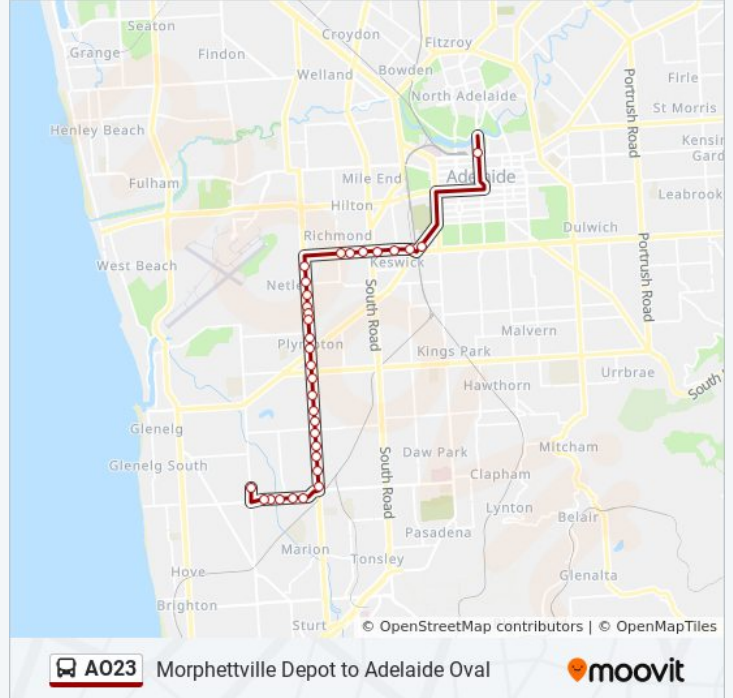

**AO23 bus Info**

**Direction:** Adelaide Oval

**Stops:** 34

**Trip Duration:** 50 min

**Line Summary:**

- Stop 9 Marion Rd - West side
- Stop 8H Marion Rd - West side
- Stop 8G Marion Rd - West side
- Stop 5 Richmond Rd - North side
- Stop 4 Richmond Rd - North side
- Stop 3A Richmond Rd - North side
- Stop 3 Richmond Rd - North side
- Stop 2 Richmond Rd - North side
- Stop 1A Richmond Rd - North side
- Stop 1 Anzac Hwy - North West side
- Stop X2 King William St - West side
- Stop Z4 King William Rd - West side

**Direction: Morphetville Depot**

32 stops

[VIEW LINE SCHEDULE](#)

- Stop AO23 and AO31 King William Rd - West side
- Stop 1 Anzac Hwy - South East side
- Stop 1A Richmond Rd - South side
- Stop 2 Richmond Rd - South side
- Stop 3 Richmond Rd - South side
- Stop 3A Richmond Rd - South side
- Stop 4 Richmond Rd - South side
- Stop 5 Richmond Rd - South side
- Stop 8G Marion Rd - East side
- Stop 8H Marion Rd - East side
- Stop 9 Marion Rd - East side
- Stop 9A Marion Rd - East side
- Stop 9B Marion Rd - East side
- Stop 9C Marion Rd - East side
- Stop 10 Marion Rd - East side
- Stop 11 Marion Rd - East side

**A023 bus Info**

**Direction:** Morphetville Depot

**Stops:** 32

**Trip Duration:** 39 min

**Line Summary:**

- Stop 12 Marion Rd - East side
- Stop 13 Marion Rd - East side
- Stop 14 Marion Rd - East side
- Stop 15 Marion Rd - East side
- Stop 16 Marion Rd - East side
- Stop 17 Marion Rd - East side
- Stop 18 Marion Rd - East side
- Stop 19 Marion Rd - East side
- Stop 20 Marion Rd - East side
- Stop 21 Marion Rd - East side
- Stop 22 Oaklands Rd - South side
- Stop 22A Oaklands Rd - South side
- Stop 22B Oaklands Rd - South side
- Stop 23 Oaklands Rd - South side
- Stop 24 Oaklands Rd - South side
- Stop AO Morphetville Bus Depot